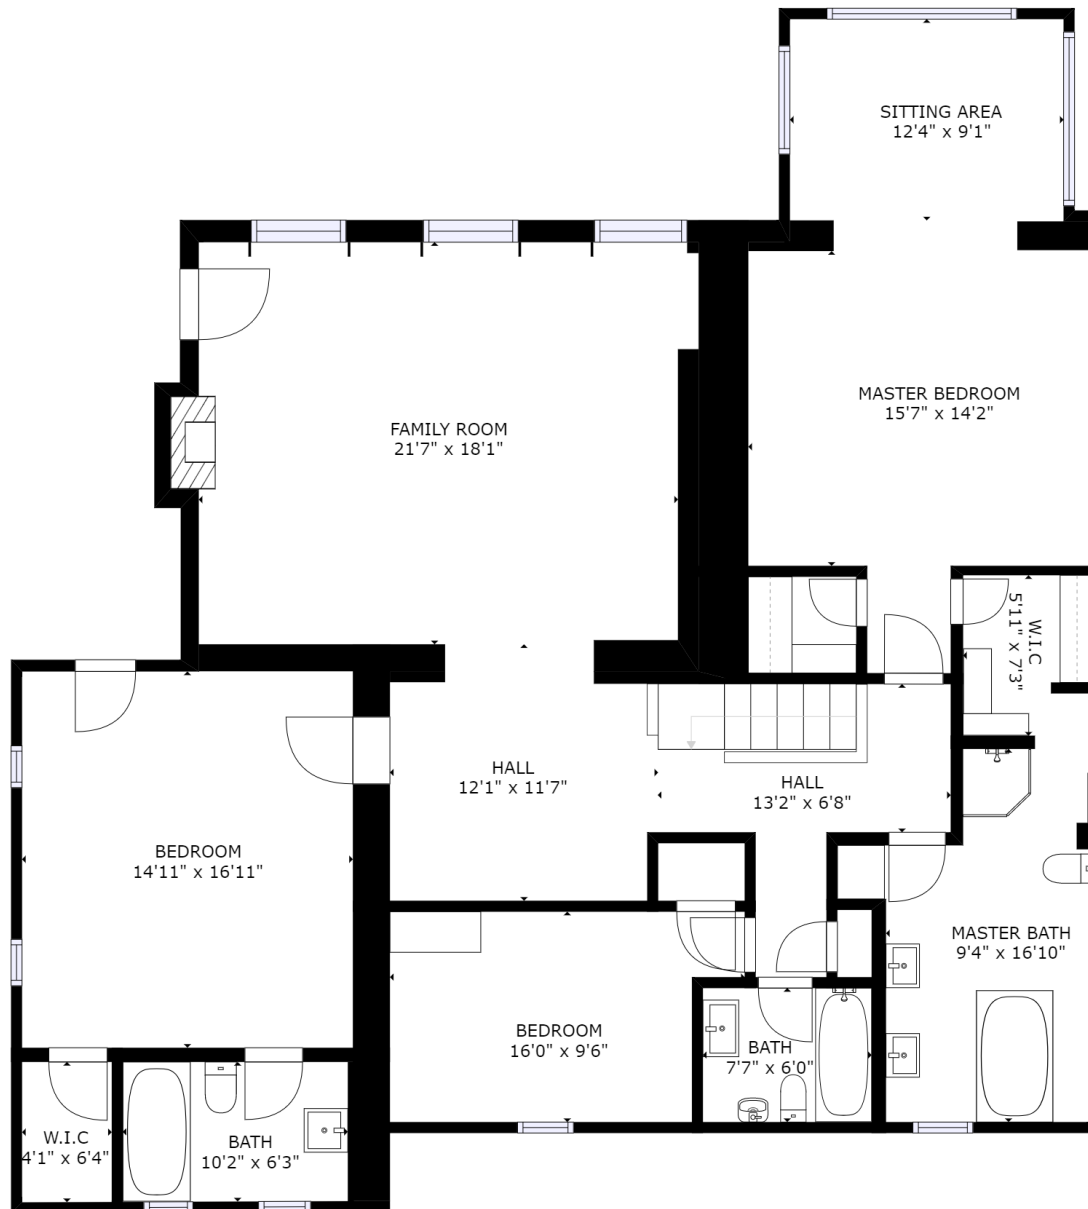

GROSS INTERNAL AREA
 FLOOR 1: 1369 sq ft, FLOOR 2: 1526 sq ft
 FLOOR 3: 1944 sq ft, EXCLUDED AREAS:
 GARAGE: 361 sq ft
 TOTAL: 4840 sq ft

SIZES AND DIMENSIONS ARE APPROXIMATE, ACTUAL MAY VARY.

FLOOR 1

IMMOBILIER WITT
 WITT REALTY

agence immobilière • real estate agency

GROSS INTERNAL AREA
 FLOOR 1: 1369 sq ft, FLOOR 2: 1526 sq ft
 FLOOR 3: 1944 sq ft, EXCLUDED AREAS:
 GARAGE: 361 sq ft
 TOTAL: 4840 sq ft

SIZES AND DIMENSIONS ARE APPROXIMATE, ACTUAL MAY VARY.

FLOOR 2

IMMOBILIER WITT
 WITT REALTY

agence immobilière • real estate agency

GROSS INTERNAL AREA
 FLOOR 1: 1369 sq ft, FLOOR 2: 1526 sq ft
 FLOOR 3: 1944 sq ft, EXCLUDED AREAS:
 GARAGE: 361 sq ft
 TOTAL: 4840 sq ft

SIZES AND DIMENSIONS ARE APPROXIMATE, ACTUAL MAY VARY.

FLOOR 3

IMMOBILIER WITT
WITT REALTY

agence immobilière • real estate agency