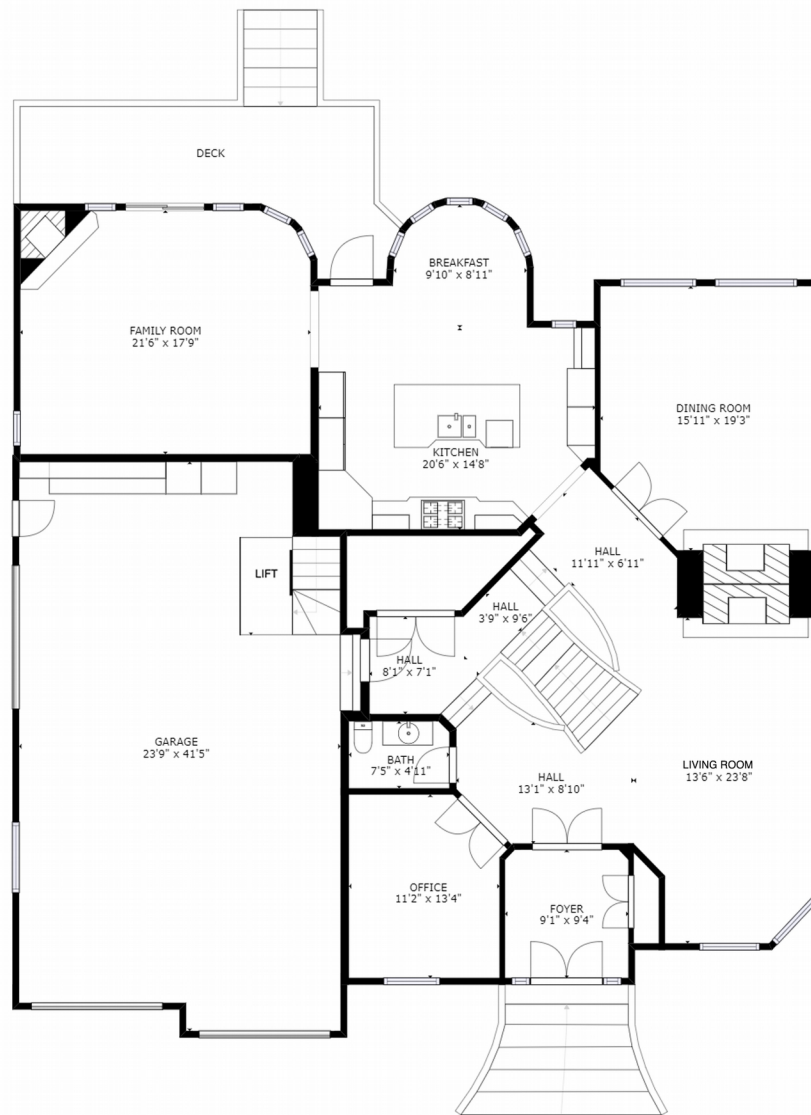

GROSS INTERNAL AREA
 FLOOR 1: 2251 sq ft, FLOOR 2: 2133 sq ft
 FLOOR 3: 2456 sq ft, EXCLUDED AREAS:
 GARAGE: 949 sq ft
 TOTAL: 6840 sq ft

SIZES AND DIMENSIONS ARE APPROXIMATE, ACTUAL MAY VARY.

FLOOR 1

MARIE-
 YVONNE
 PAINT

GROSS INTERNAL AREA
 FLOOR 1: 2251 sq ft, FLOOR 2: 2133 sq ft
 FLOOR 3: 2456 sq ft, EXCLUDED AREAS:
 GARAGE: 949 sq ft
 TOTAL: 6840 sq ft

SIZES AND DIMENSIONS ARE APPROXIMATE, ACTUAL MAY VARY.

FLOOR 2

**MARIE-
 YVONNE
 PAINT**

GROSS INTERNAL AREA
 FLOOR 1: 2251 sq ft, FLOOR 2: 2133 sq ft
 FLOOR 3: 2456 sq ft, EXCLUDED AREAS:
 GARAGE: 949 sq ft
 TOTAL: 6840 sq ft

SIZES AND DIMENSIONS ARE APPROXIMATE, ACTUAL MAY VARY.

FLOOR 3

MARIE-
 YVONNE
 PAINT