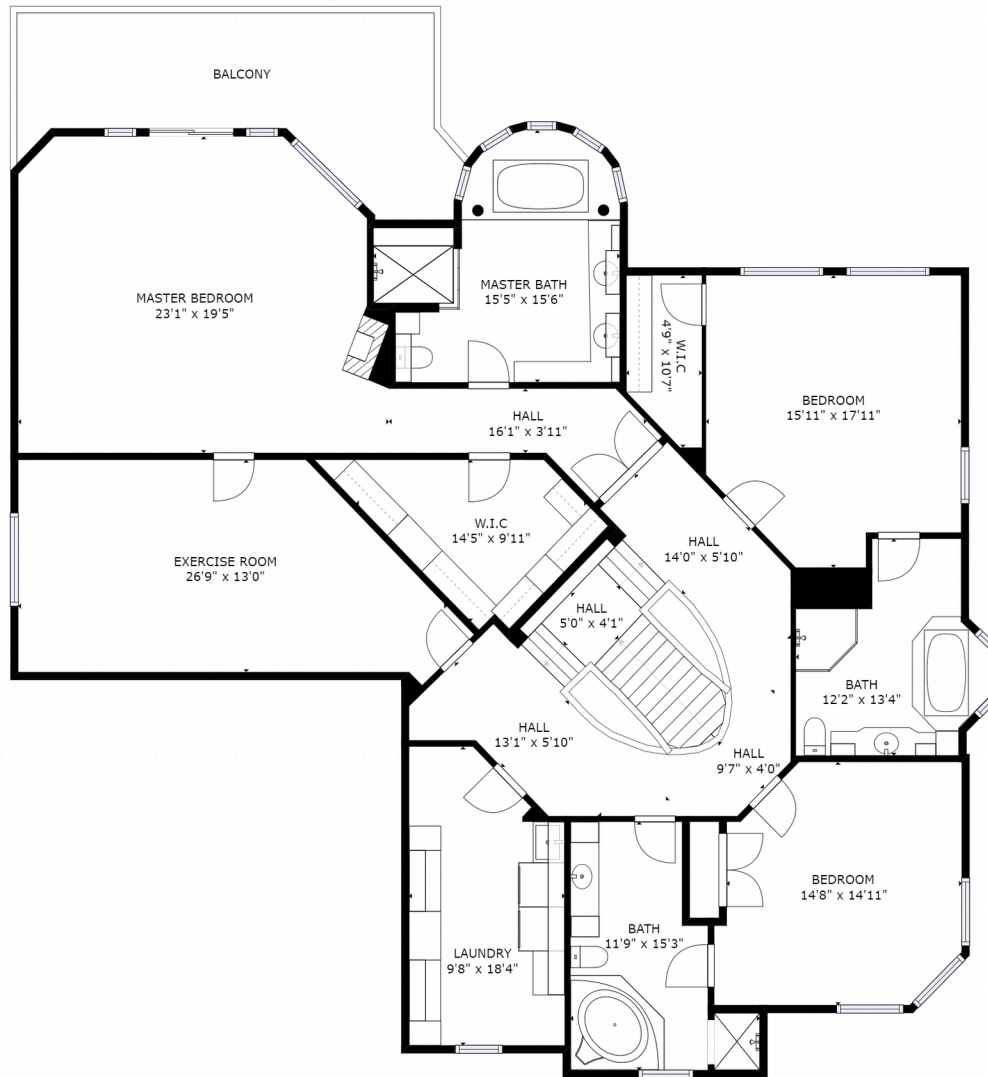

GROSS INTERNAL AREA
 FLOOR 1: 2251 sq ft, FLOOR 2: 2133 sq ft
 FLOOR 3: 2456 sq ft, EXCLUDED AREAS:
 GARAGE: 949 sq ft
 TOTAL: 6840 sq ft

SIZES AND DIMENSIONS ARE APPROXIMATE, ACTUAL MAY VARY.

FLOOR 1

MARIE-
 YVONNE
 PAINT

GROSS INTERNAL AREA
 FLOOR 1: 2251 sq ft, FLOOR 2: 2133 sq ft
 FLOOR 3: 2456 sq ft, EXCLUDED AREAS:
 GARAGE: 949 sq ft
 TOTAL: 6840 sq ft

SIZES AND DIMENSIONS ARE APPROXIMATE, ACTUAL MAY VARY.

FLOOR 2

**MARIE-
 YVONNE
 PAINT**

GROSS INTERNAL AREA
 FLOOR 1: 2251 sq ft, FLOOR 2: 2133 sq ft
 FLOOR 3: 2456 sq ft, EXCLUDED AREAS:
 GARAGE: 949 sq ft
 TOTAL: 6840 sq ft

SIZES AND DIMENSIONS ARE APPROXIMATE, ACTUAL MAY VARY.

FLOOR 3

MARIE-
 YVONNE
 PAINT