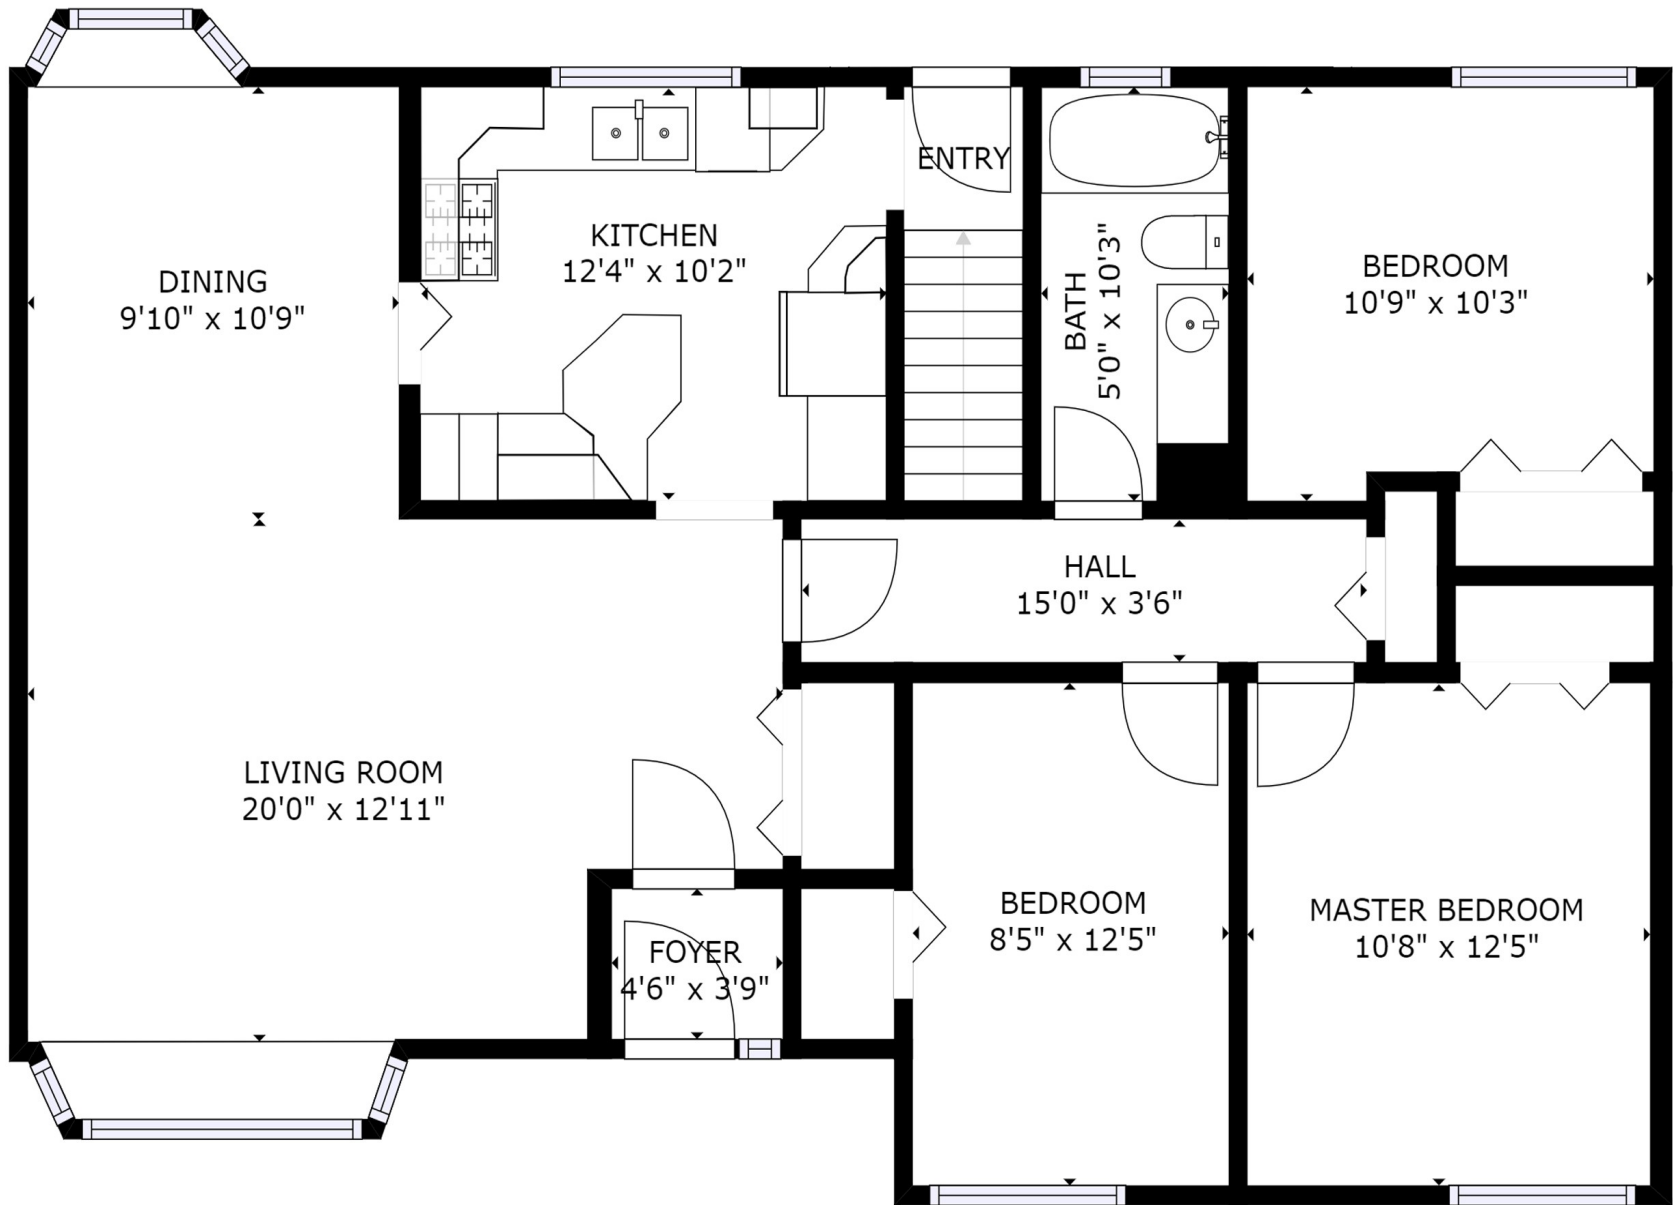

FLOOR 1

GROSS INTERNAL AREA  
 FLOOR 1: 832 sq. ft, FLOOR 2: 1112 sq. ft  
 EXCLUDED AREAS: , GARAGE: 213 sq. ft  
 TOTAL: 1944 sq. ft  
 SIZES AND DIMENSIONS ARE APPROXIMATE, ACTUAL MAY VARY.

**kw** CONNEXION  
 KELLERWILLIAMS.  
 Wilson Ramcharan - 514-900-5507  
 Courtier Immobilier Résidentiel

GROSS INTERNAL AREA  
 FLOOR 1: 832 sq. ft, FLOOR 2: 1112 sq. ft  
 EXCLUDED AREAS: , GARAGE: 213 sq. ft  
 TOTAL: 1944 sq. ft

SIZES AND DIMENSIONS ARE APPROXIMATE, ACTUAL MAY VARY.

**kw** CONNEXION  
 KELLERWILLIAMS.