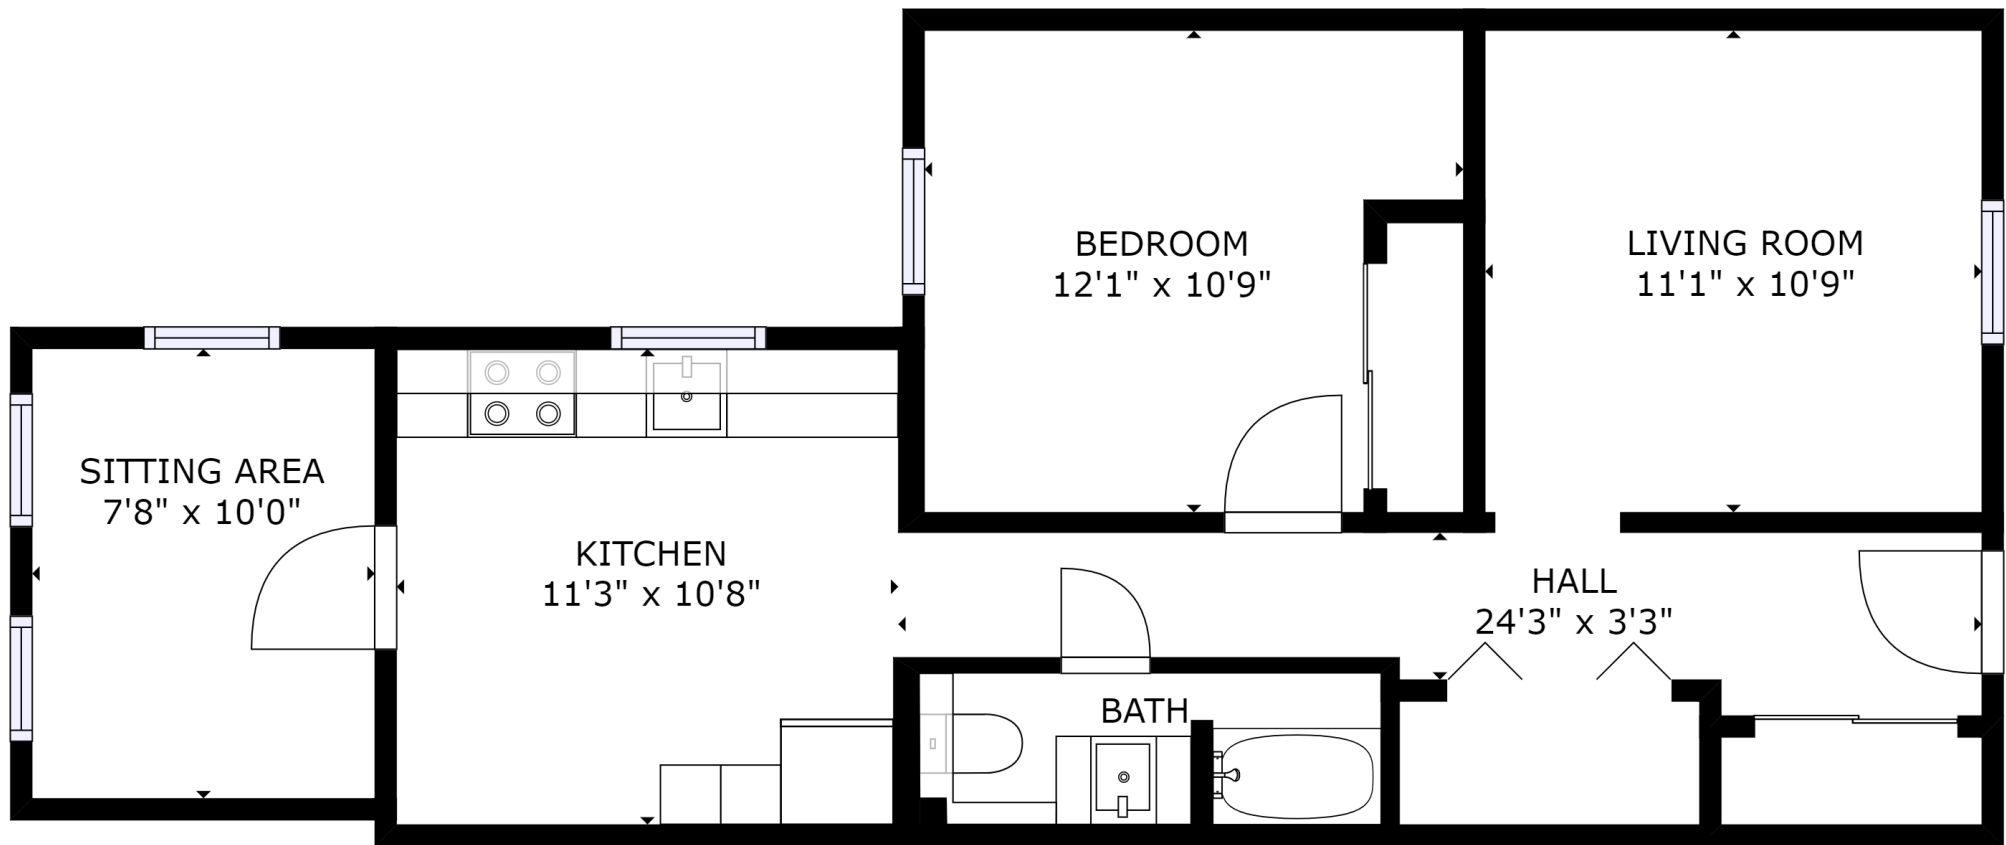

130 1er Avenue Lachine

GROSS INTERNAL AREA
FLOOR 1: 632 sq ft
TOTAL: 632 sq ft

SIZES AND DIMENSIONS ARE APPROXIMATE, ACTUAL MAY VARY.

FLOOR 1

132 1er Avenue Lachine

GROSS INTERNAL AREA
FLOOR 1: 626 sq ft
TOTAL: 626 sq ft

SIZES AND DIMENSIONS ARE APPROXIMATE, ACTUAL MAY VARY.

FLOOR 1

kw PRESTIGE
KELLERWILLIAMS.