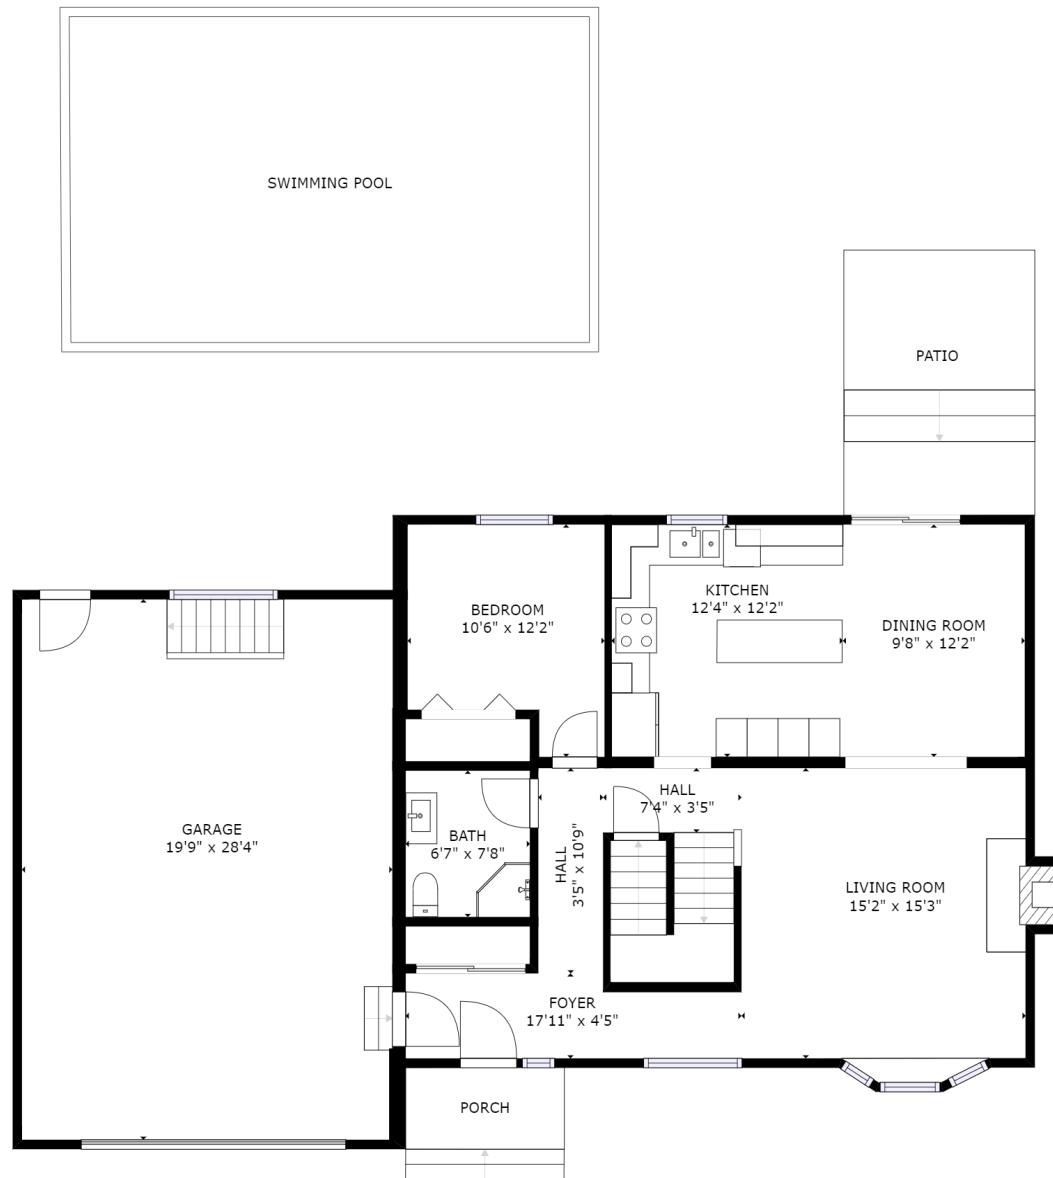

FLOOR 1

GROSS INTERNAL AREA  
 FLOOR 1: 881 sq ft, FLOOR 2: 934 sq ft  
 FLOOR 3: 674 sq ft, EXCLUDED AREAS:  
 GARAGE: 559 sq ft  
 TOTAL: 2489 sq ft

SIZES AND DIMENSIONS ARE APPROXIMATE, ACTUAL MAY VARY.

**kw** PRESTIGE  
 KELLERWILLIAMS.

GROSS INTERNAL AREA  
 FLOOR 1: 881 sq ft, FLOOR 2: 934 sq ft  
 FLOOR 3: 674 sq ft, EXCLUDED AREAS:  
 GARAGE: 559 sq ft  
 TOTAL: 2489 sq ft

SIZES AND DIMENSIONS ARE APPROXIMATE, ACTUAL MAY VARY.

FLOOR 3

GROSS INTERNAL AREA  
 FLOOR 1: 881 sq ft, FLOOR 2: 934 sq ft  
 FLOOR 3: 674 sq ft, EXCLUDED AREAS:  
 GARAGE: 559 sq ft  
 TOTAL: 2489 sq ft

SIZES AND DIMENSIONS ARE APPROXIMATE, ACTUAL MAY VARY.