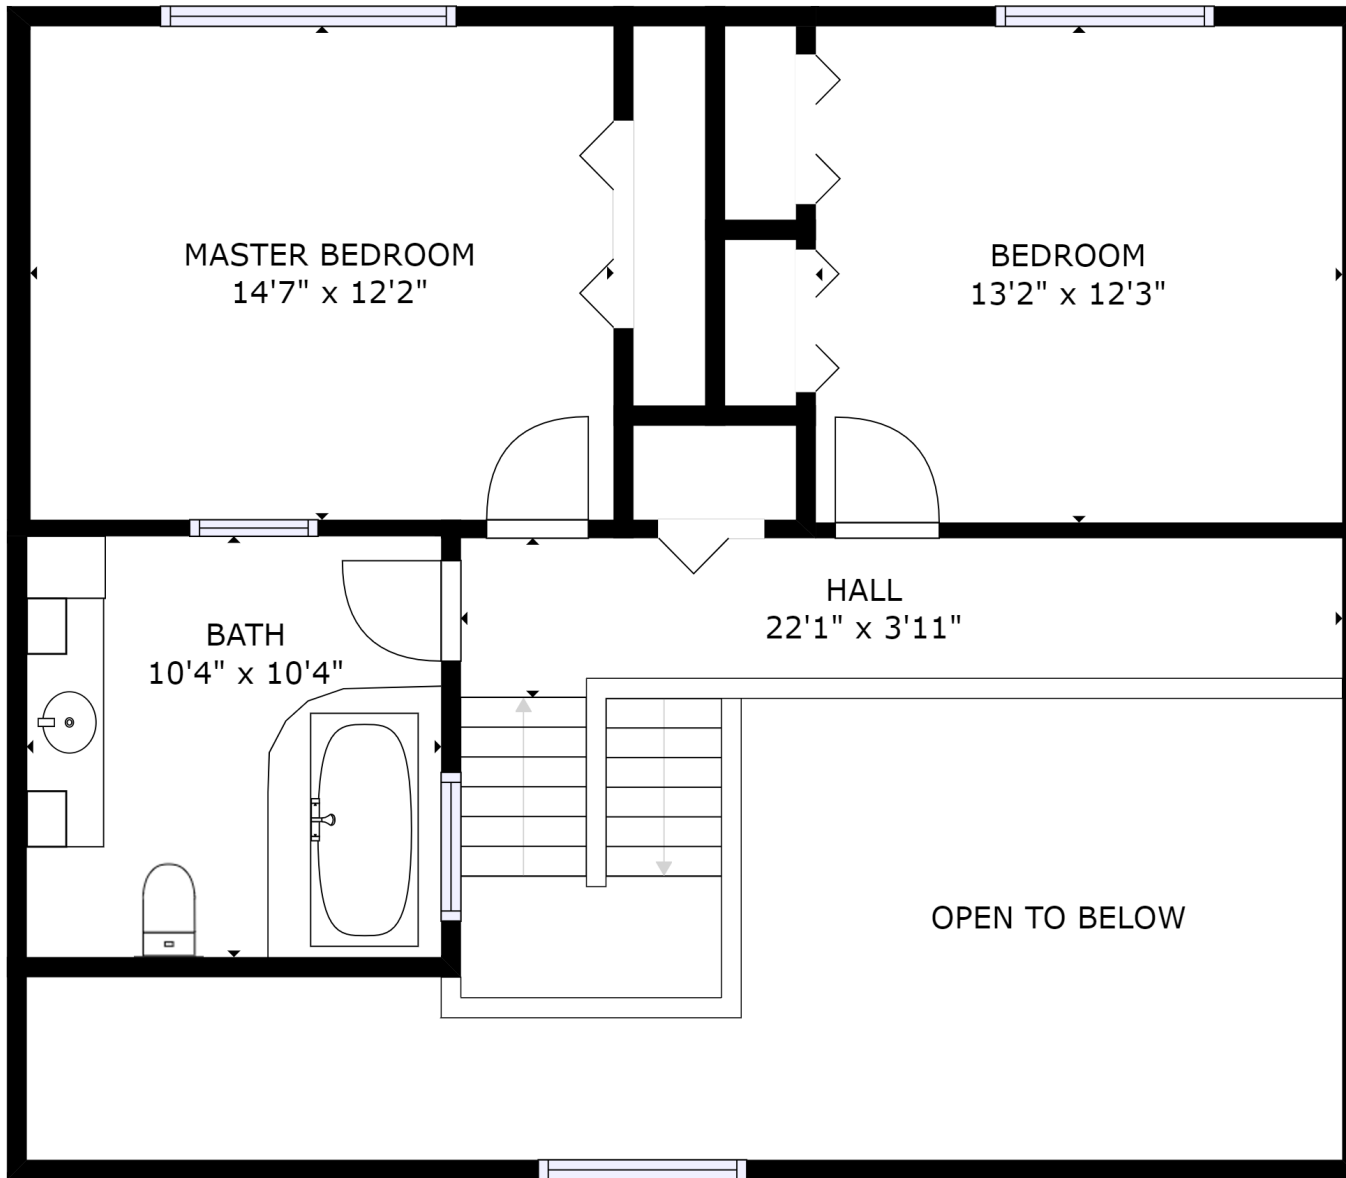

FLOOR 1

GROSS INTERNAL AREA  
 FLOOR 1: 881 sq ft, FLOOR 2: 934 sq ft  
 FLOOR 3: 674 sq ft, EXCLUDED AREAS:  
 GARAGE: 559 sq ft  
 TOTAL: 2489 sq ft

SIZES AND DIMENSIONS ARE APPROXIMATE, ACTUAL MAY VARY.

**kw** PRESTIGE  
 KELLERWILLIAMS.

GROSS INTERNAL AREA  
 FLOOR 1: 881 sq ft, FLOOR 2: 934 sq ft  
 FLOOR 3: 674 sq ft, EXCLUDED AREAS:  
 GARAGE: 559 sq ft  
 TOTAL: 2489 sq ft

SIZES AND DIMENSIONS ARE APPROXIMATE, ACTUAL MAY VARY.

FLOOR 3

GROSS INTERNAL AREA  
 FLOOR 1: 881 sq ft, FLOOR 2: 934 sq ft  
 FLOOR 3: 674 sq ft, EXCLUDED AREAS:  
 GARAGE: 559 sq ft  
 TOTAL: 2489 sq ft

SIZES AND DIMENSIONS ARE APPROXIMATE, ACTUAL MAY VARY.