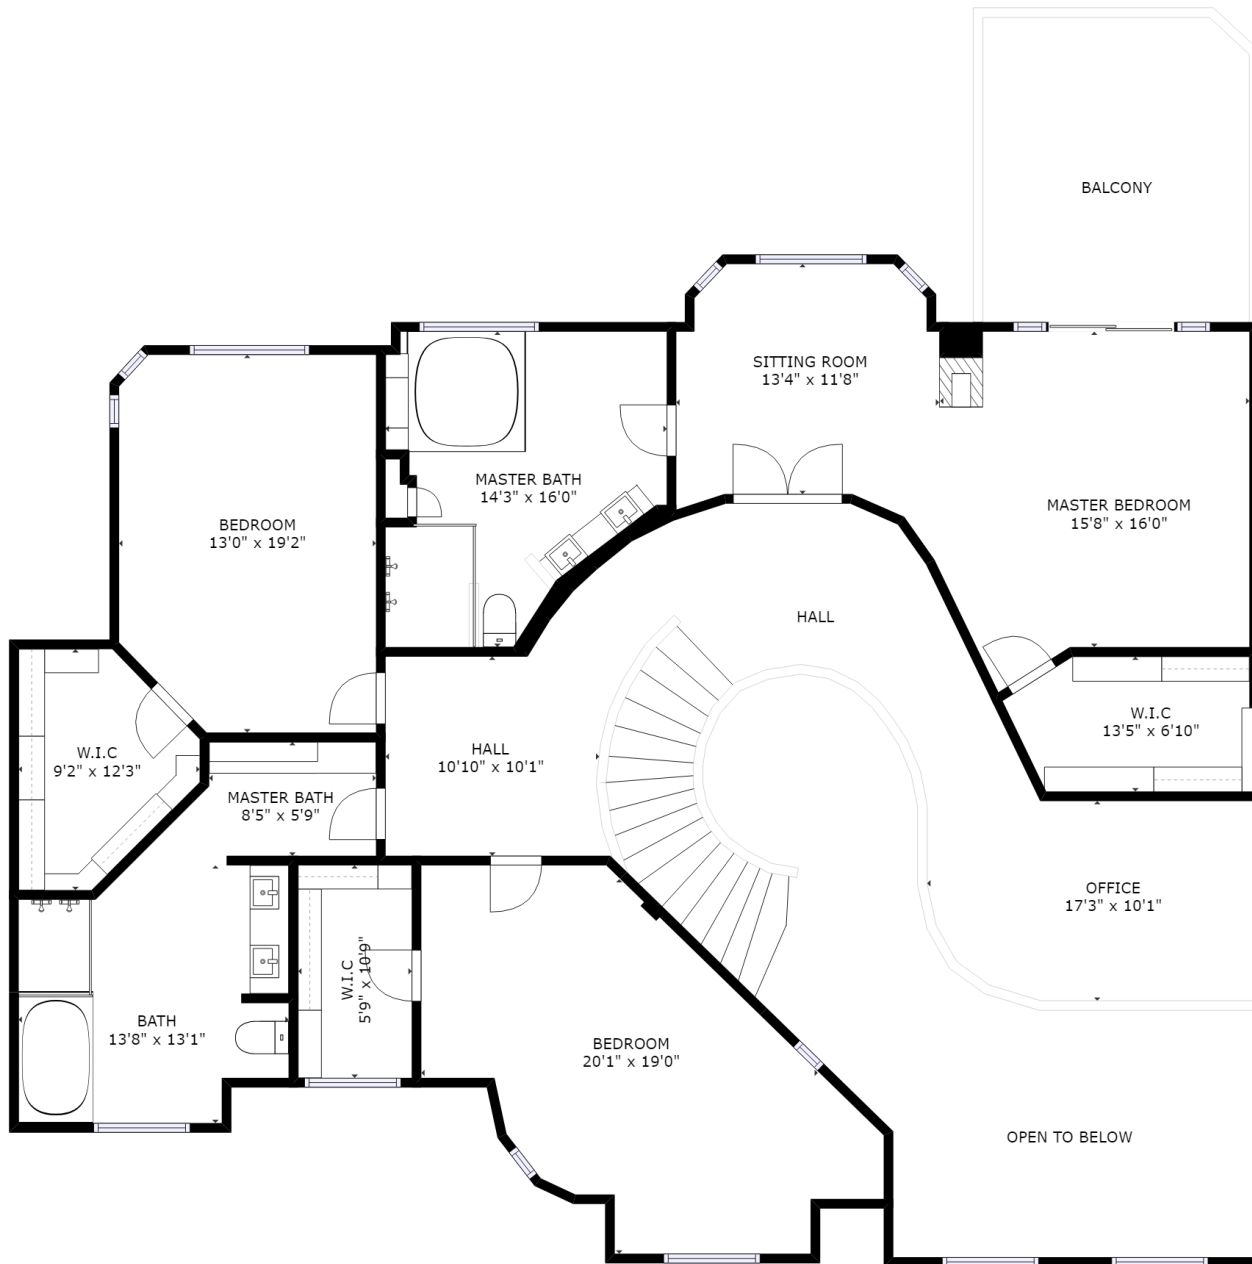

30 Simone De Beauvoir, L'Ile Perrot

GROSS INTERNAL AREA

FLOOR 1 : 1766 sq ft, FLOOR 2 : 2027 sq ft

FLOOR 3 : 2220 sq ft, EXCLUDED AREAS :

BALCONY: 214 sq ft, GARAGE: 561 sq ft

TOTAL: 6013 sq ft

SIZES AND DIMENSIONS ARE APPROXIMATE, ACTUAL MAY VARY.

FLOOR 1

30 Simone De Beauvoir, L'Île Perrot

GROSS INTERNAL AREA

FLOOR 1 : 1766 sq ft, FLOOR 2 : 2027 sq ft

FLOOR 3 : 2220 sq ft, EXCLUDED AREAS :

BALCONY: 214 sq ft, GARAGE: 561 sq ft

TOTAL: 6013 sq ft

SIZES AND DIMENSIONS ARE APPROXIMATE, ACTUAL MAY VARY.