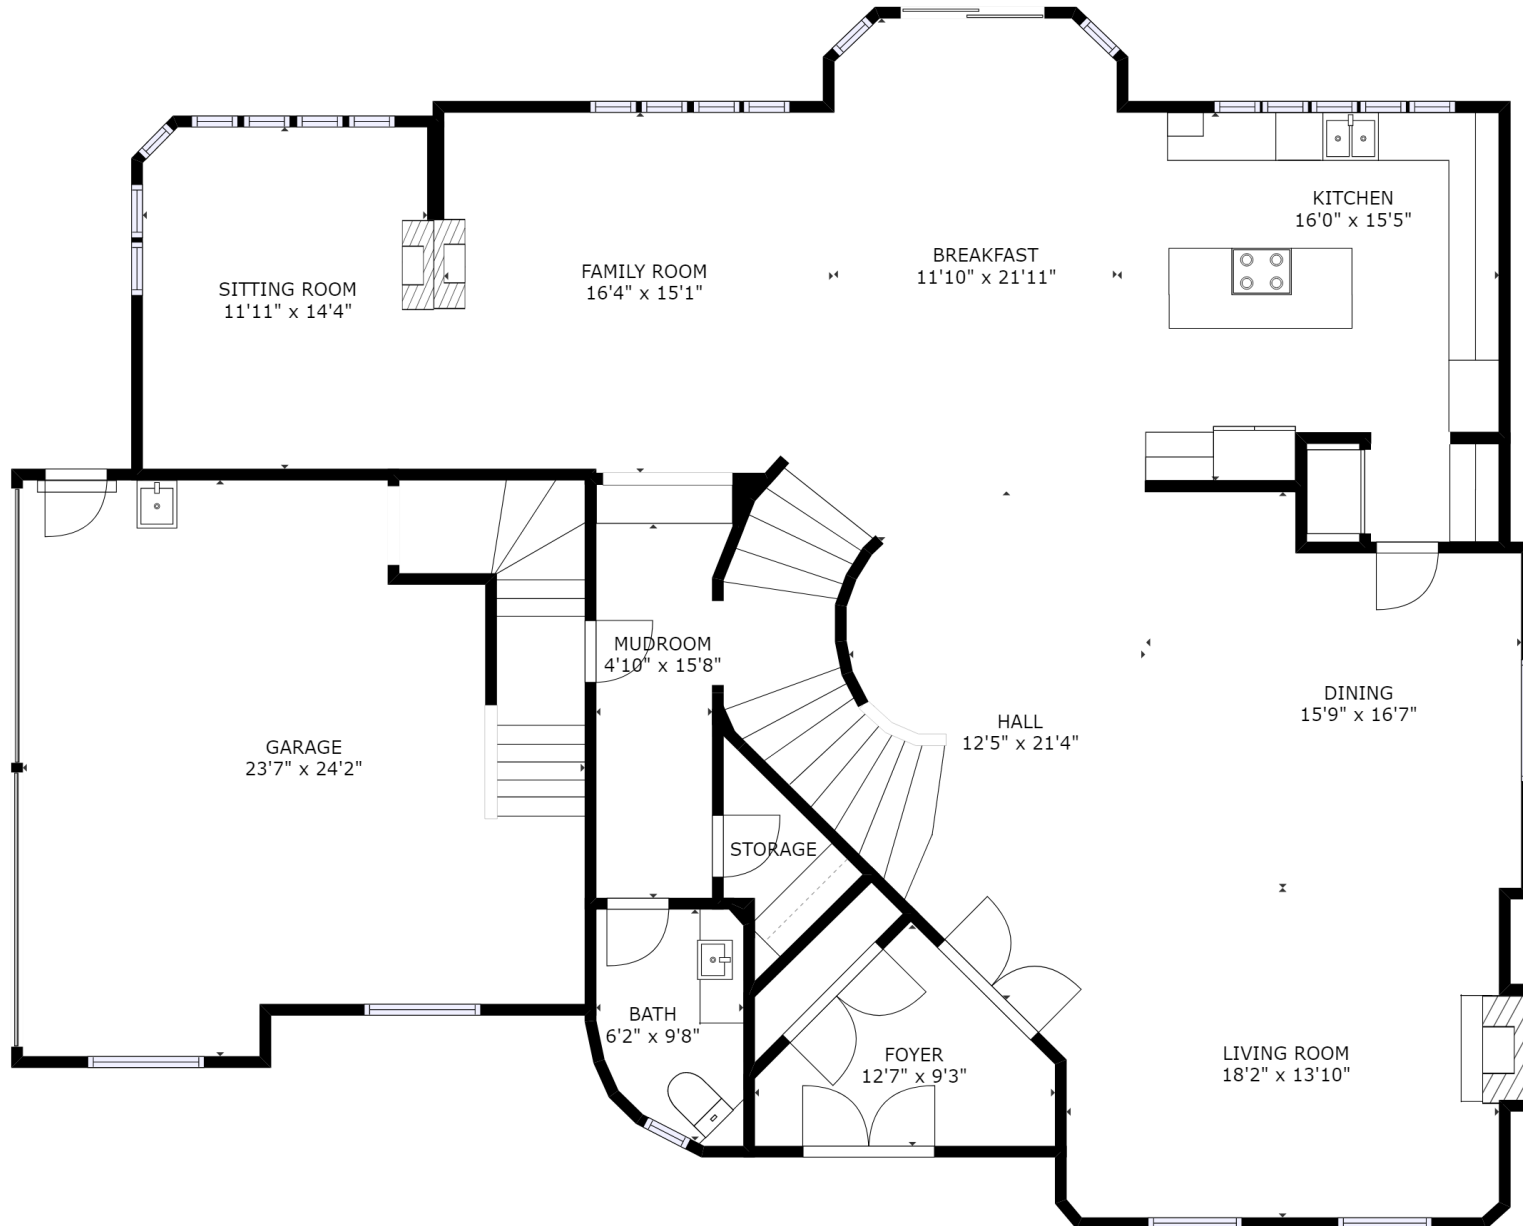

30 Simone De Beauvoir, L'Ile Perrot

GROSS INTERNAL AREA

FLOOR 1 : 1766 sq ft, FLOOR 2 : 2027 sq ft

FLOOR 3 : 2220 sq ft, EXCLUDED AREAS :

BALCONY: 214 sq ft, GARAGE: 561 sq ft

TOTAL: 6013 sq ft

SIZES AND DIMENSIONS ARE APPROXIMATE, ACTUAL MAY VARY.

FLOOR 1

30 Simone De Beauvoir, L'Île Perrot

GROSS INTERNAL AREA

FLOOR 1 : 1766 sq ft, FLOOR 2 : 2027 sq ft

FLOOR 3 : 2220 sq ft, EXCLUDED AREAS :

BALCONY: 214 sq ft, GARAGE: 561 sq ft

TOTAL: 6013 sq ft

SIZES AND DIMENSIONS ARE APPROXIMATE, ACTUAL MAY VARY.