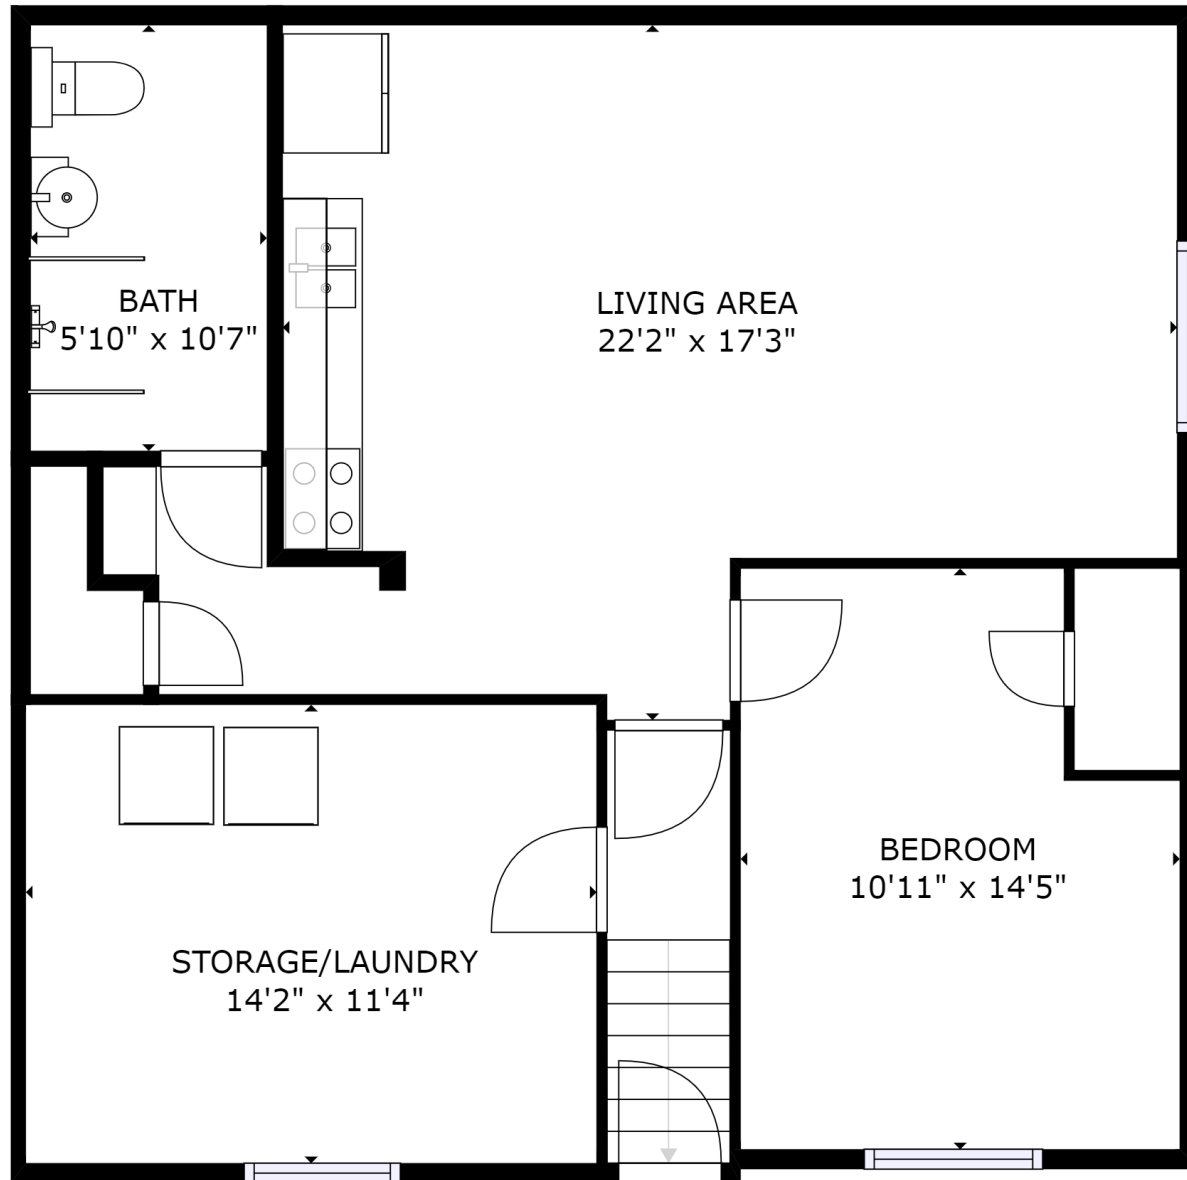

17558 Boul. Pierrefonds, Pierrefonds (Main Floor)

GROSS INTERNAL AREA
 FLOOR 1: 775 sq ft, EXCLUDED AREAS:
 REDUCED HEADROOM BELOW 1.5M: 3 sq ft
 TOTAL: 775 sq ft

SIZES AND DIMENSIONS ARE APPROXIMATE, ACTUAL MAY VARY.

Note: Second floor is identical

17558 Boul. Pierrefonds, Pierrefonds (Basement)

GROSS INTERNAL AREA
FLOOR 1: 800 sq ft
TOTAL: 800 sq ft

SIZES AND DIMENSIONS ARE APPROXIMATE, ACTUAL MAY VARY.