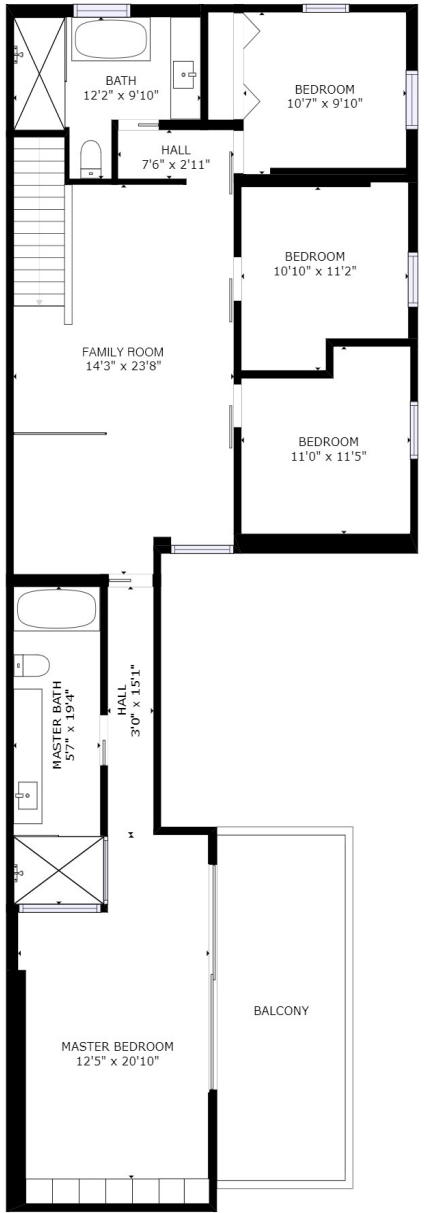

GROSS INTERNAL AREA
 FLOOR 1: 983 sq ft, FLOOR 2: 1252 sq ft
 EXCLUDED AREAS: , GARAGE: 551 sq ft
 TOTAL: 2235 sq ft

SIZES AND DIMENSIONS ARE APPROXIMATE, ACTUAL MAY VARY.

FLOOR 1

MARIE-
YVONNE
PAINT

GROSS INTERNAL AREA
 FLOOR 1: 983 sq ft, FLOOR 2: 1252 sq ft
 EXCLUDED AREAS: , GARAGE: 551 sq ft
 TOTAL: 2235 sq ft

SIZES AND DIMENSIONS ARE APPROXIMATE, ACTUAL MAY VARY.

FLOOR 2

MARIE-
 YVONNE
 PAINT