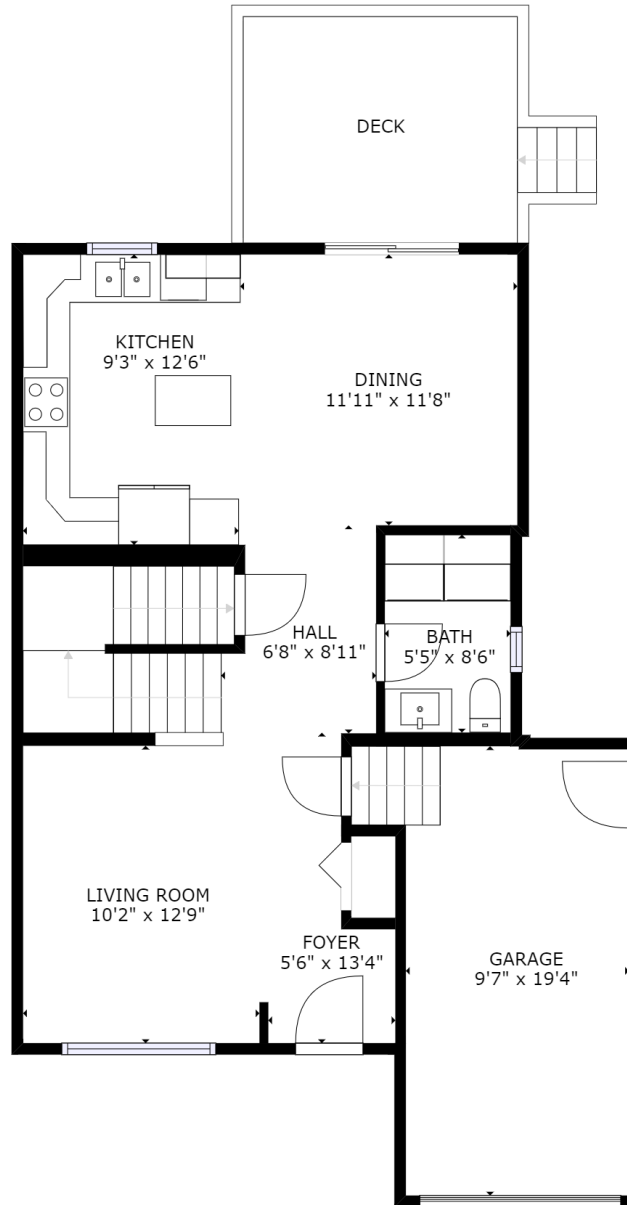

GROSS INTERNAL AREA
 FLOOR 1: 612 sq ft, FLOOR 2: 638 sq ft
 FLOOR 3: 738 sq ft, EXCLUDED AREAS:
 GARAGE: 193 sq ft
 TOTAL: 1988 sq ft

SIZES AND DIMENSIONS ARE APPROXIMATE, ACTUAL MAY VARY.

FLOOR 1

kw PRESTIGE
 KELLERWILLIAMS.

GROSS INTERNAL AREA
 FLOOR 1: 612 sq ft, FLOOR 2: 638 sq ft
 FLOOR 3: 738 sq ft, EXCLUDED AREAS:
 GARAGE: 193 sq ft
 TOTAL: 1988 sq ft

SIZES AND DIMENSIONS ARE APPROXIMATE, ACTUAL MAY VARY.

GROSS INTERNAL AREA
 FLOOR 1: 612 sq ft, FLOOR 2: 638 sq ft
 FLOOR 3: 738 sq ft, EXCLUDED AREAS:
 GARAGE: 193 sq ft
 TOTAL: 1988 sq ft

SIZES AND DIMENSIONS ARE APPROXIMATE, ACTUAL MAY VARY.