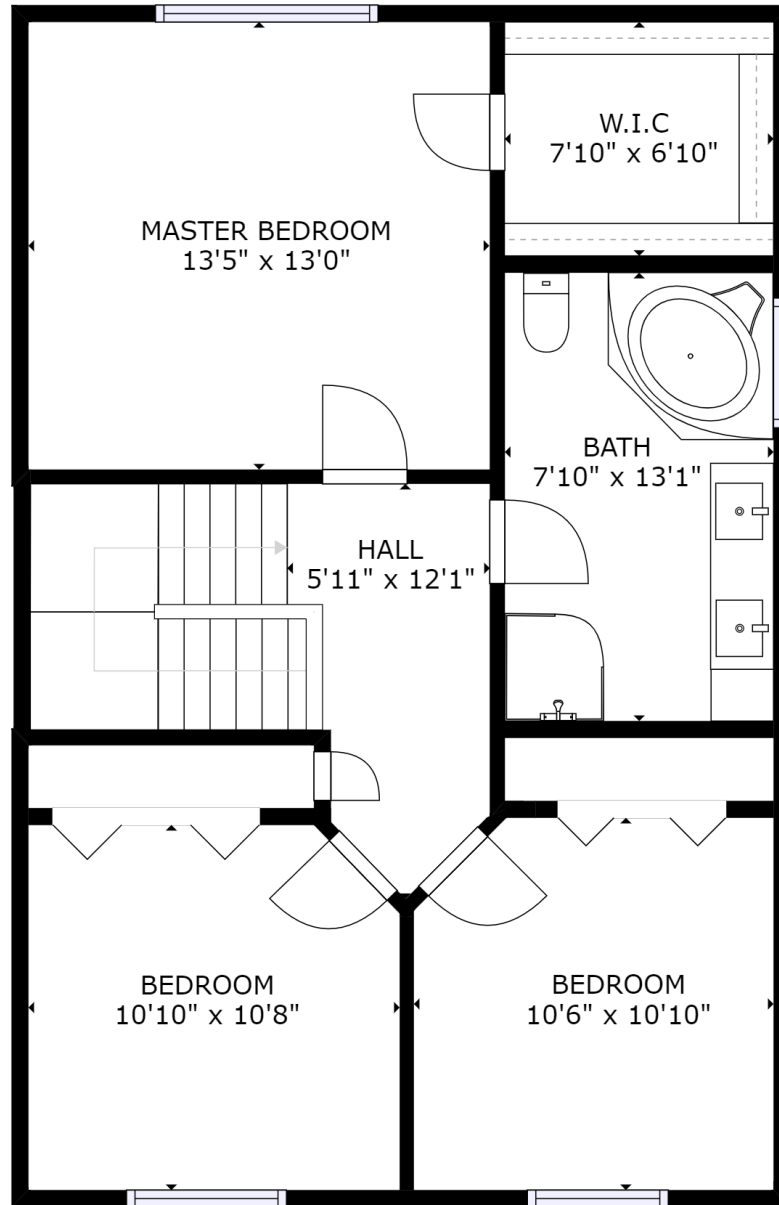

GROSS INTERNAL AREA
 FLOOR 1: 612 sq ft, FLOOR 2: 638 sq ft
 FLOOR 3: 738 sq ft, EXCLUDED AREAS:
 GARAGE: 193 sq ft
 TOTAL: 1988 sq ft

SIZES AND DIMENSIONS ARE APPROXIMATE, ACTUAL MAY VARY.

FLOOR 1

kw PRESTIGE
 KELLERWILLIAMS.

GROSS INTERNAL AREA
 FLOOR 1: 612 sq ft, FLOOR 2: 638 sq ft
 FLOOR 3: 738 sq ft, EXCLUDED AREAS:
 GARAGE: 193 sq ft
 TOTAL: 1988 sq ft

SIZES AND DIMENSIONS ARE APPROXIMATE, ACTUAL MAY VARY.

GROSS INTERNAL AREA
 FLOOR 1: 612 sq ft, FLOOR 2: 638 sq ft
 FLOOR 3: 738 sq ft, EXCLUDED AREAS:
 GARAGE: 193 sq ft
 TOTAL: 1988 sq ft

SIZES AND DIMENSIONS ARE APPROXIMATE, ACTUAL MAY VARY.