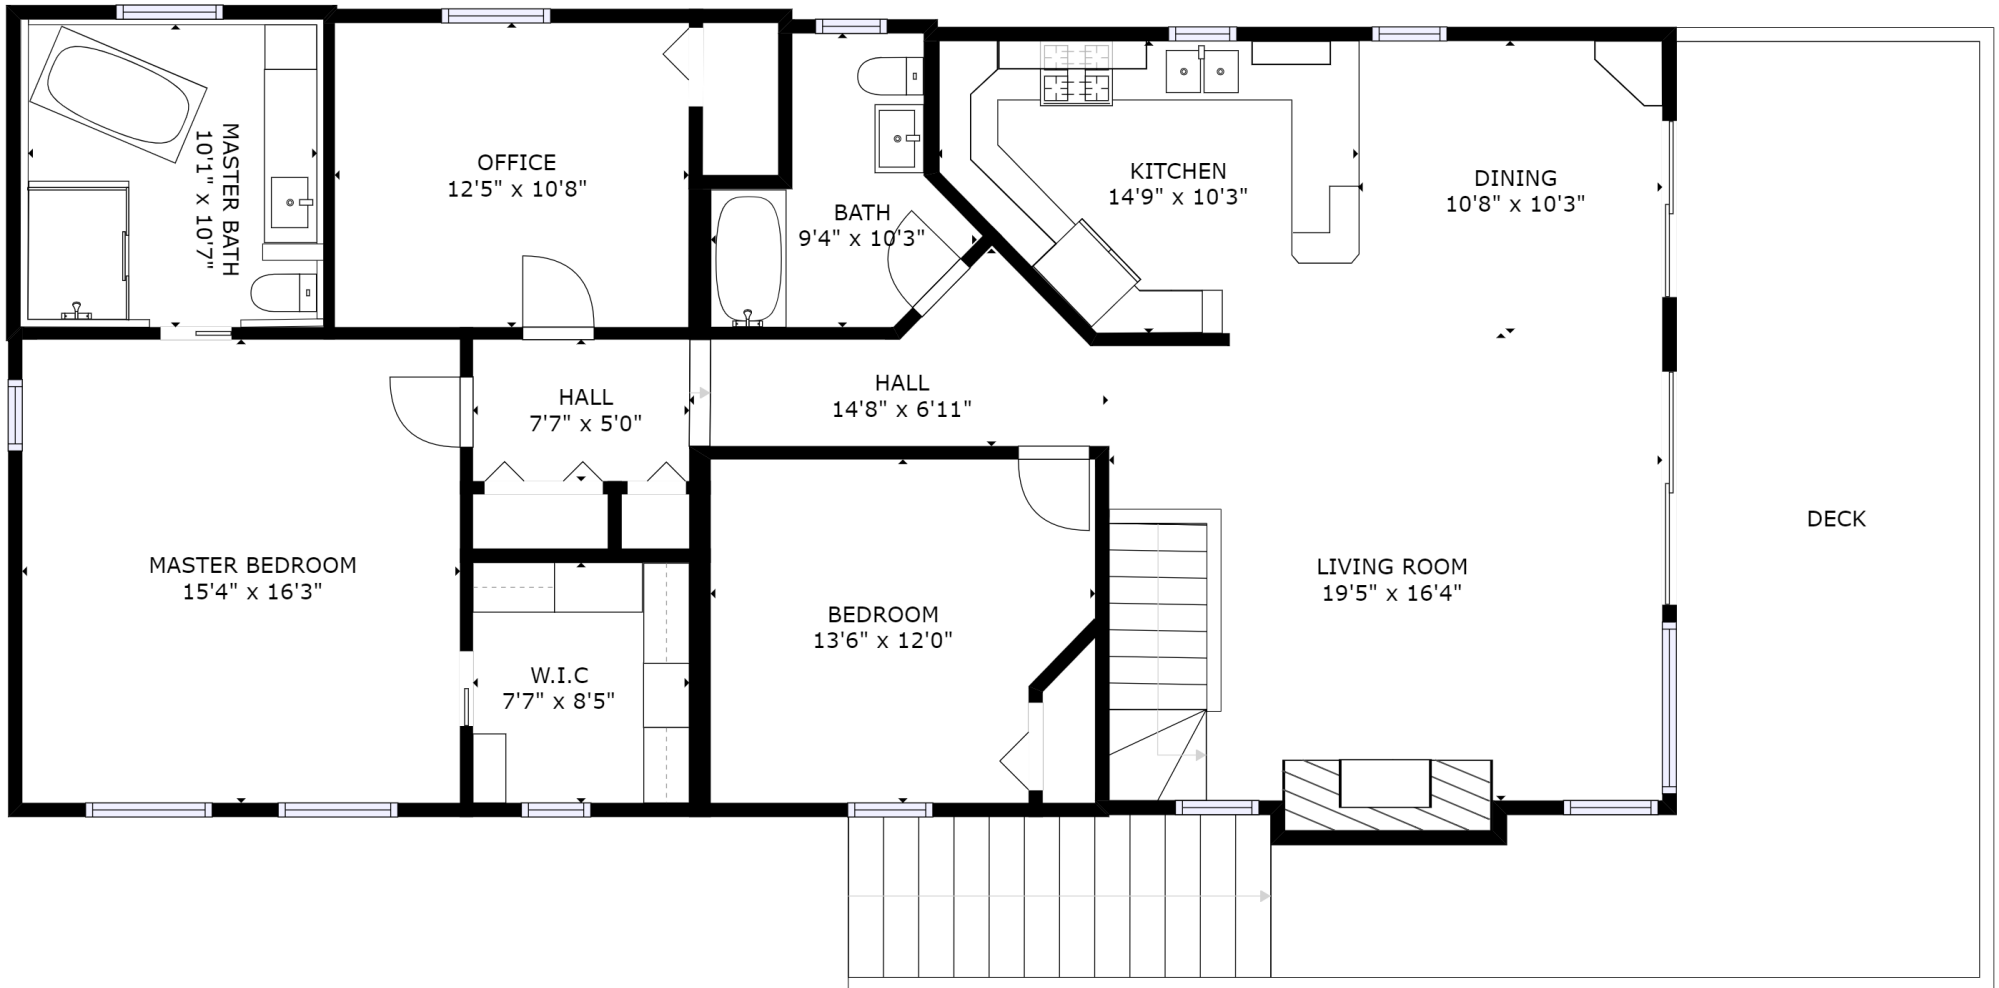

GROSS INTERNAL AREA  
 FLOOR 1: 815 sq ft, FLOOR 2: 1559 sq ft  
 EXCLUDED AREAS: , GARAGE: 579 sq ft  
 TOTAL: 2375 sq ft

SIZES AND DIMENSIONS ARE APPROXIMATE, ACTUAL MAY VARY.

**kw** CONNEXION  
 KELLERWILLIAMS.

GROSS INTERNAL AREA  
 FLOOR 1: 815 sq ft, FLOOR 2: 1559 sq ft  
 EXCLUDED AREAS: , GARAGE: 579 sq ft  
 TOTAL: 2375 sq ft

SIZES AND DIMENSIONS ARE APPROXIMATE, ACTUAL MAY VARY.