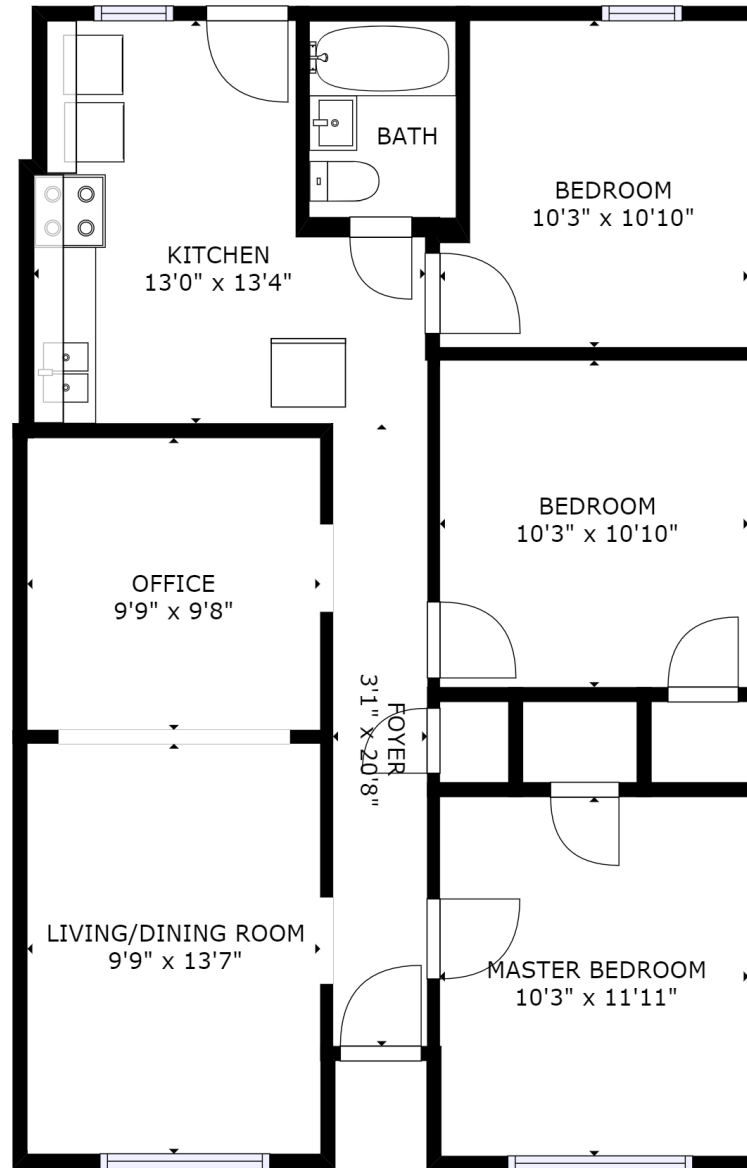

STORAGE
23'7" x 36'11"

LAUNDRY
6'9" x 11'7"

BATH

BEDROOM
10'0" x 18'4"

GROSS INTERNAL AREA
FLOOR 1: 870 sq ft, FLOOR 2: 730 sq ft
TOTAL: 1600 sq ft

SIZES AND DIMENSIONS ARE APPROXIMATE, ACTUAL MAY VARY.

FLOOR 1

GROSS INTERNAL AREA
 FLOOR 1: 870 sq ft, FLOOR 2: 730 sq ft
 TOTAL: 1600 sq ft

SIZES AND DIMENSIONS ARE APPROXIMATE, ACTUAL MAY VARY.

FLOOR 2

kw PRESTIGE
 KELLERWILLIAMS.

FLOOR 3

GROSS INTERNAL AREA
 FLOOR 1: 882 sq ft
 TOTAL: 882 sq ft

SIZES AND DIMENSIONS ARE APPROXIMATE, ACTUAL MAY VARY.

kw PRESTIGE
 KELLERWILLIAMS.