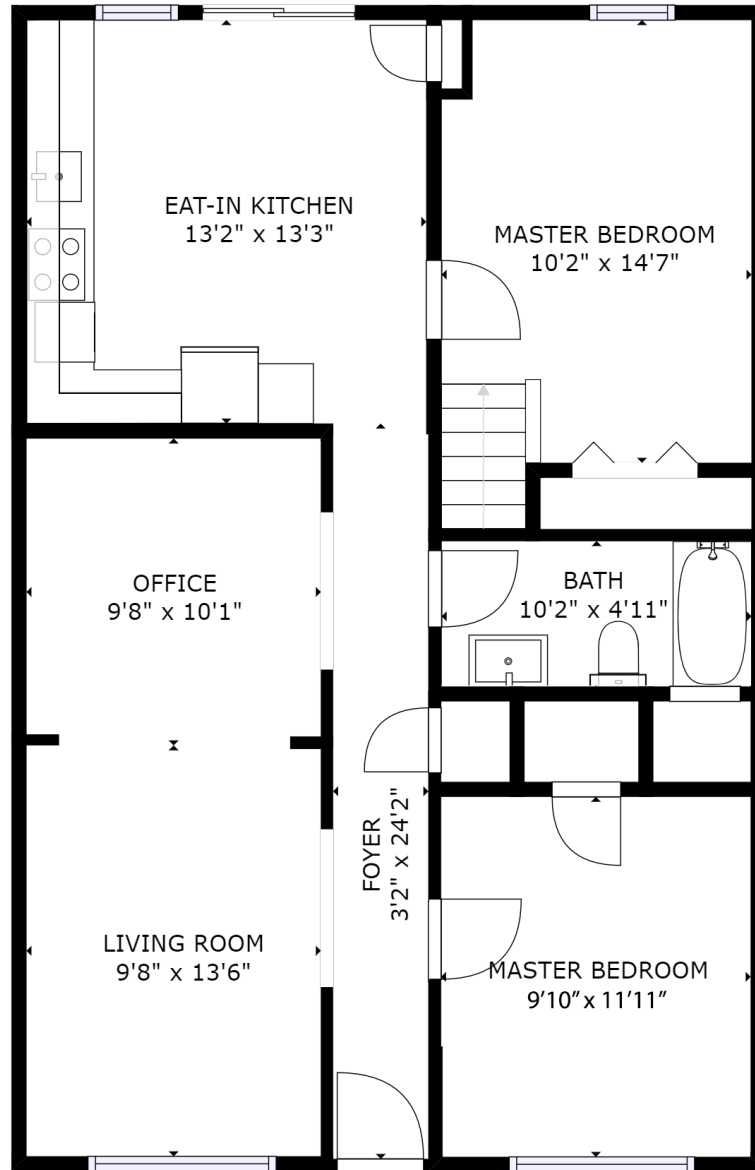

STORAGE
23'7" x 36'11"

LAUNDRY
6'9" x 11'7"

BATH

BEDROOM
10'0" x 18'4"

GROSS INTERNAL AREA
FLOOR 1: 870 sq ft, FLOOR 2: 730 sq ft
TOTAL: 1600 sq ft

SIZES AND DIMENSIONS ARE APPROXIMATE, ACTUAL MAY VARY.

FLOOR 1

GROSS INTERNAL AREA
 FLOOR 1: 870 sq ft, FLOOR 2: 730 sq ft
 TOTAL: 1600 sq ft

SIZES AND DIMENSIONS ARE APPROXIMATE, ACTUAL MAY VARY.

FLOOR 2

kw PRESTIGE
 KELLERWILLIAMS.

FLOOR 3

GROSS INTERNAL AREA
 FLOOR 1: 882 sq ft
 TOTAL: 882 sq ft

SIZES AND DIMENSIONS ARE APPROXIMATE, ACTUAL MAY VARY.

kw PRESTIGE
 KELLERWILLIAMS.