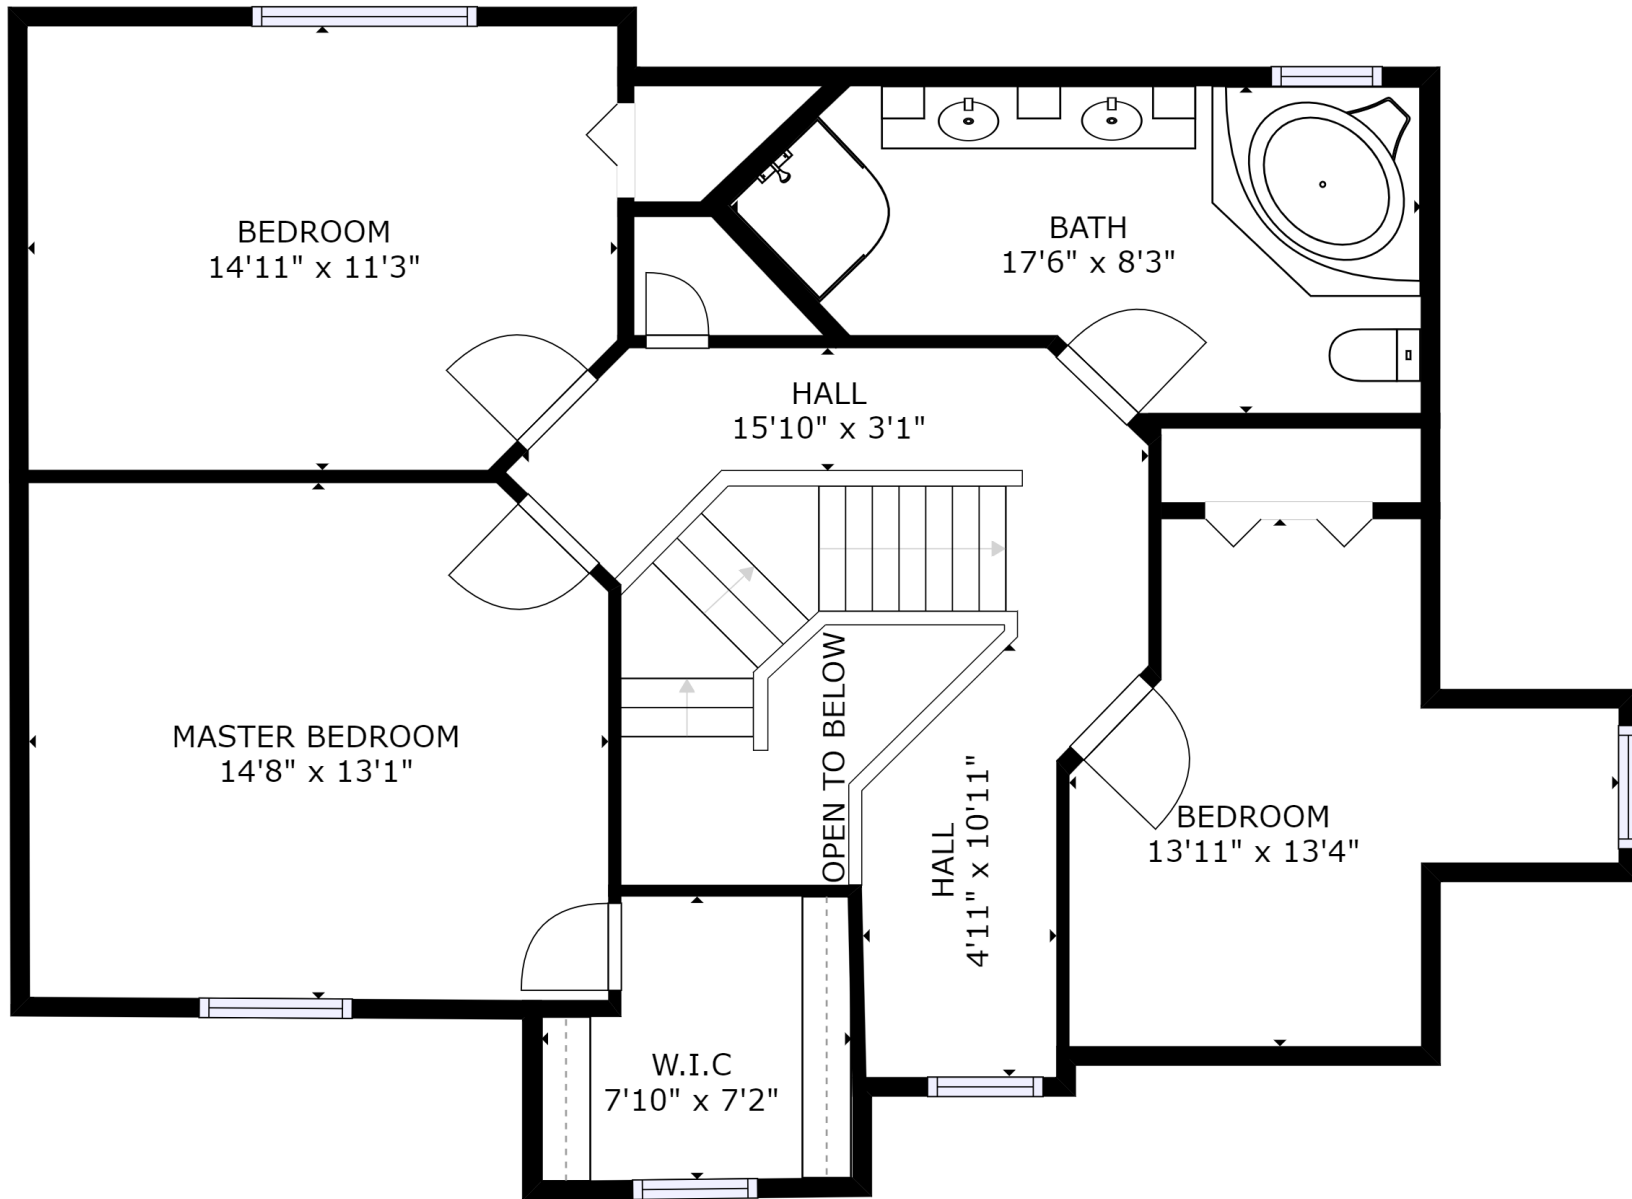

GROSS INTERNAL AREA
 FLOOR 1: 757 sq ft, FLOOR 2: 818 sq ft
 FLOOR 3: 881 sq ft, EXCLUDED AREAS:
 GARAGE: 315 sq ft
 TOTAL: 2457 sq ft

SIZES AND DIMENSIONS ARE APPROXIMATE, ACTUAL MAY VARY.

kw CONNEXION
 KELLERWILLIAMS.

Wilson Ramcharan - 514-900-5507
 Courtier Immobilier Résidentiel

GROSS INTERNAL AREA
 FLOOR 1: 757 sq ft, FLOOR 2: 818 sq ft
 FLOOR 3: 881 sq ft, EXCLUDED AREAS:
 GARAGE: 315 sq ft
 TOTAL: 2457 sq ft

SIZES AND DIMENSIONS ARE APPROXIMATE, ACTUAL MAY VARY.

FLOOR 2

kw CONNEXION
 KELLERWILLIAMS.
 Wilson Ramcharan - 514-900-5507
 Courtier Immobilier Résidentiel

GROSS INTERNAL AREA
 FLOOR 1: 757 sq ft, FLOOR 2: 818 sq ft
 FLOOR 3: 881 sq ft, EXCLUDED AREAS:
 GARAGE: 315 sq ft
 TOTAL: 2457 sq ft

SIZES AND DIMENSIONS ARE APPROXIMATE, ACTUAL MAY VARY.

FLOOR 3

kw CONNEXION
 KELLERWILLIAMS.
 Wilson Ramcharan - 514-900-5507
 Courtier Immobilier Résidentiel