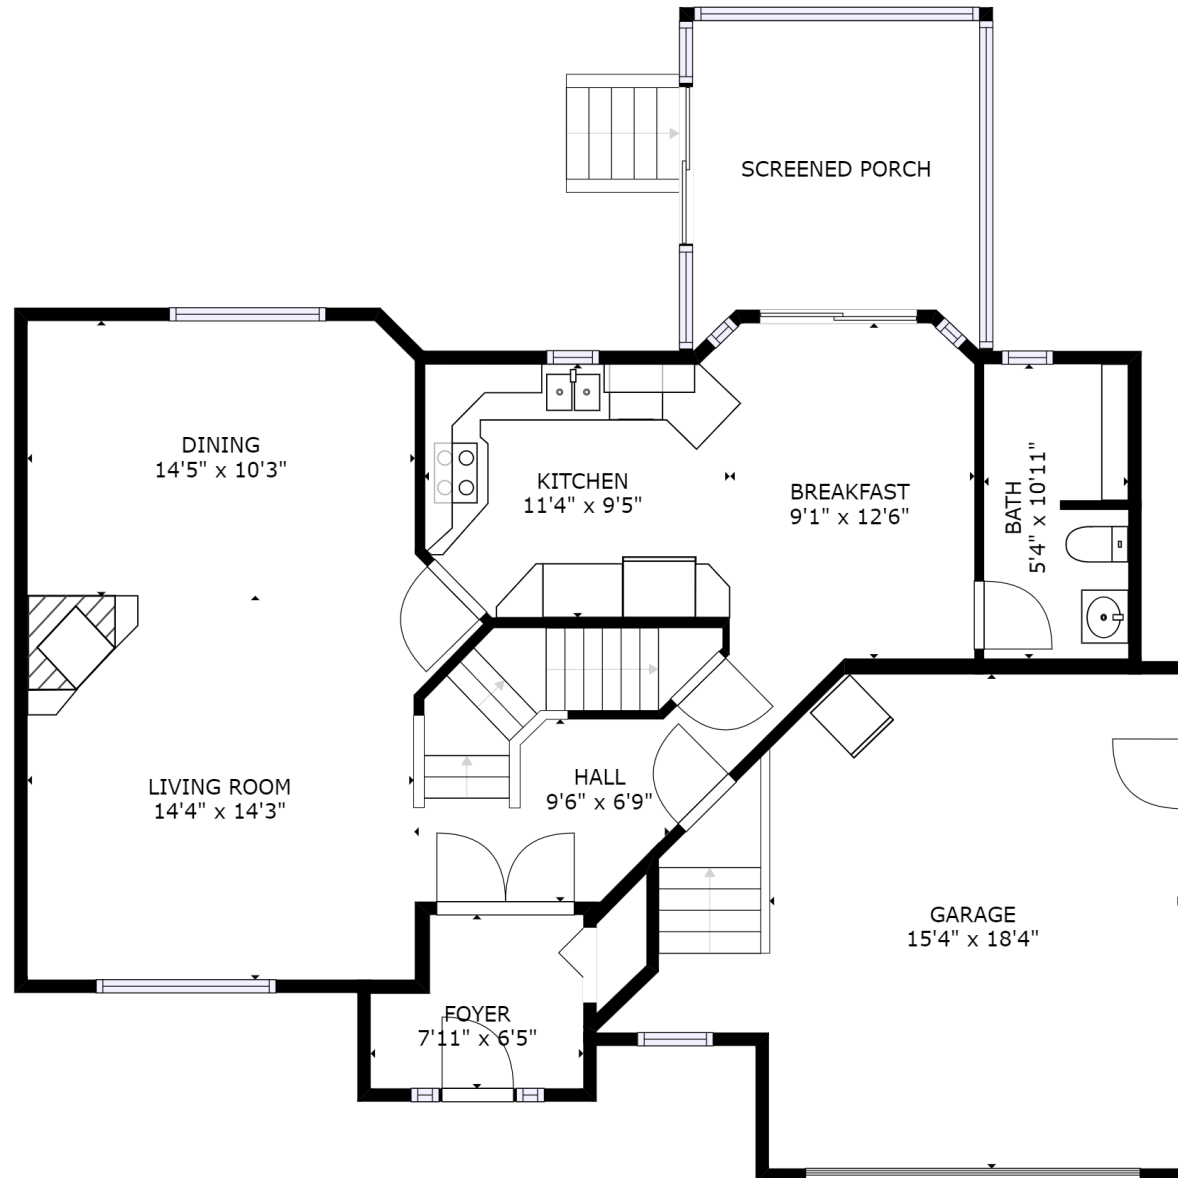

GROSS INTERNAL AREA
 FLOOR 1: 757 sq ft, FLOOR 2: 818 sq ft
 FLOOR 3: 881 sq ft, EXCLUDED AREAS:
 GARAGE: 315 sq ft
 TOTAL: 2457 sq ft

SIZES AND DIMENSIONS ARE APPROXIMATE, ACTUAL MAY VARY.

kw CONNEXION
 KELLERWILLIAMS.

Wilson Ramcharan - 514-900-5507
 Courtier Immobilier Résidentiel

GROSS INTERNAL AREA
 FLOOR 1: 757 sq ft, FLOOR 2: 818 sq ft
 FLOOR 3: 881 sq ft, EXCLUDED AREAS:
 GARAGE: 315 sq ft
 TOTAL: 2457 sq ft

SIZES AND DIMENSIONS ARE APPROXIMATE, ACTUAL MAY VARY.

FLOOR 2

kw CONNEXION
 KELLERWILLIAMS.
 Wilson Ramcharan - 514-900-5507
 Courtier Immobilier Résidentiel

GROSS INTERNAL AREA
 FLOOR 1: 757 sq ft, FLOOR 2: 818 sq ft
 FLOOR 3: 881 sq ft, EXCLUDED AREAS:
 GARAGE: 315 sq ft
 TOTAL: 2457 sq ft

SIZES AND DIMENSIONS ARE APPROXIMATE, ACTUAL MAY VARY.

FLOOR 3

kw CONNEXION
 KELLERWILLIAMS.
 Wilson Ramcharan - 514-900-5507
 Courtier Immobilier Résidentiel