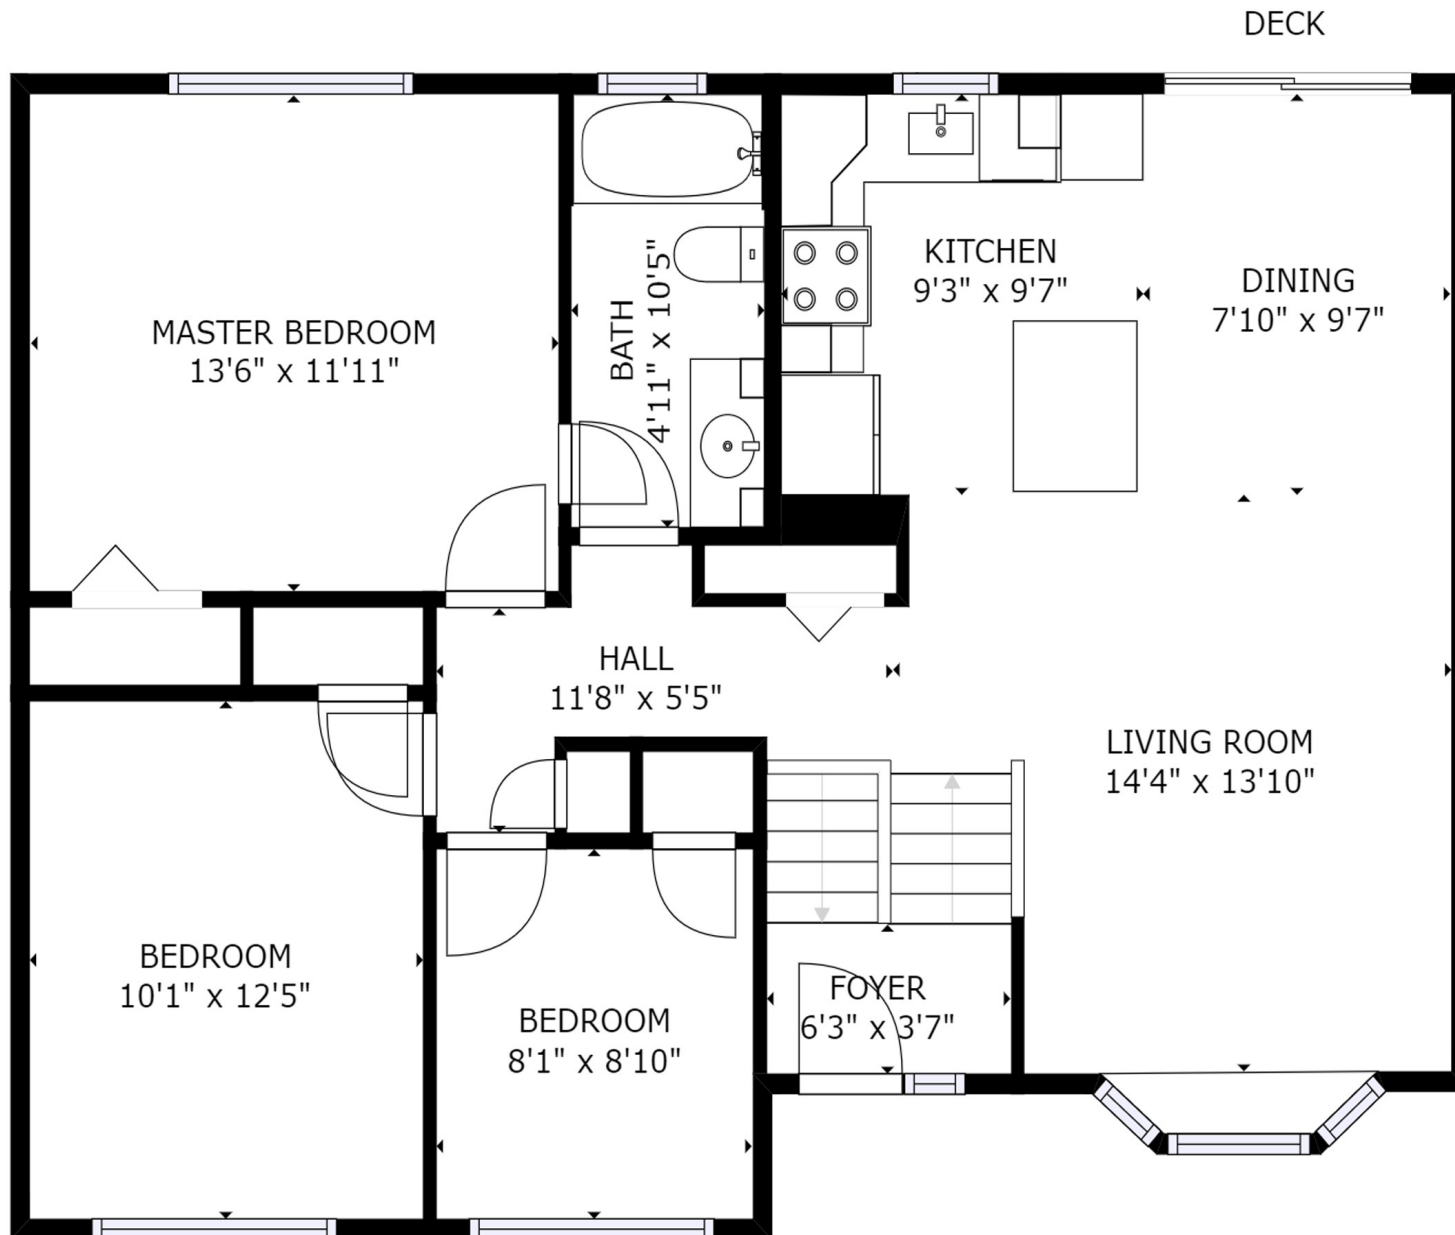

GROSS INTERNAL AREA  
FLOOR 1: 594 sq. ft, FLOOR 2: 927 sq. ft  
EXCLUDED AREAS: , GARAGE: 231 sq. ft  
TOTAL: 1521 sq. ft

SIZES AND DIMENSIONS ARE APPROXIMATE, ACTUAL MAY VARY.

GROSS INTERNAL AREA  
 FLOOR 1: 594 sq. ft, FLOOR 2: 927 sq. ft  
 EXCLUDED AREAS: , GARAGE: 231 sq. ft  
 TOTAL: 1521 sq. ft

SIZES AND DIMENSIONS ARE APPROXIMATE, ACTUAL MAY VARY.