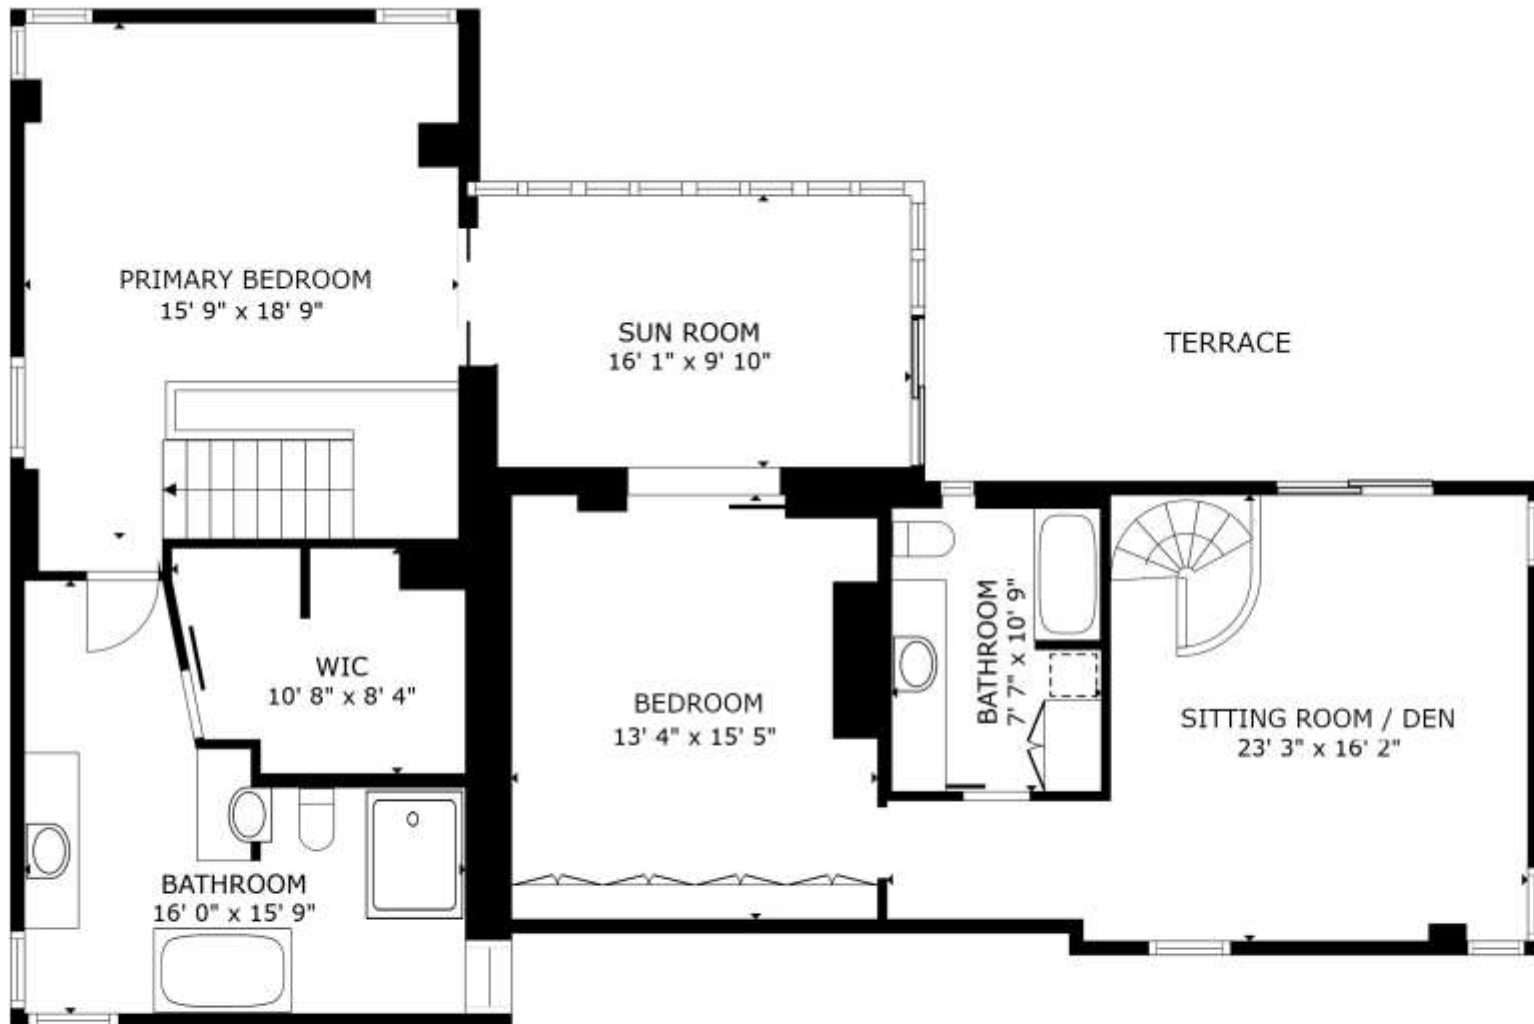

**FLOOR 1**

GROSS INTERNAL AREA  
 FLOOR 1 1,366 sq.ft. FLOOR 2 1,355 sq.ft.  
 TOTAL : 2,721 sq.ft.

SIZES AND DIMENSIONS ARE APPROXIMATE, ACTUAL MAY VARY.

## FLOOR 2

GROSS INTERNAL AREA  
FLOOR 1 1,366 sq.ft. FLOOR 2 1,355 sq.ft.  
TOTAL : 2,721 sq.ft.

SIZES AND DIMENSIONS ARE APPROXIMATE, ACTUAL MAY VARY.