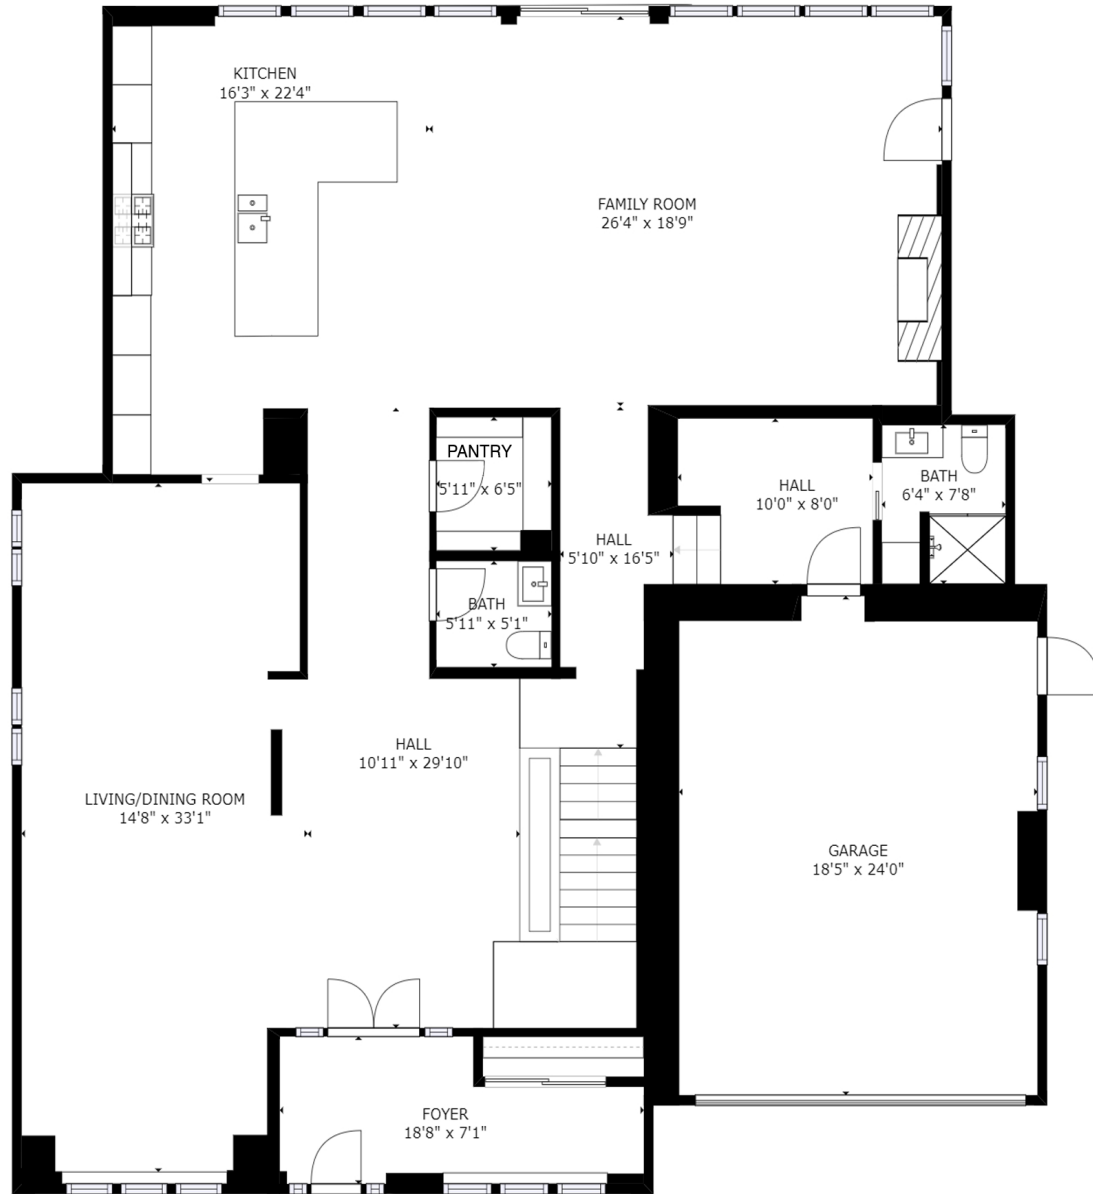

GROSS INTERNAL AREA
 FLOOR 1: 1839 sq ft, FLOOR 2: 2121 sq ft
 FLOOR 3: 2302 sq ft, EXCLUDED AREAS:
 GARAGE: 423 sq ft
 TOTAL: 6262 sq ft

SIZES AND DIMENSIONS ARE APPROXIMATE, ACTUAL MAY VARY.

FLOOR 1

MARIE-
 YVONNE
 PAINT

GROSS INTERNAL AREA
 FLOOR 1: 1839 sq ft, FLOOR 2: 2121 sq ft
 FLOOR 3: 2302 sq ft, EXCLUDED AREAS:
 GARAGE: 423 sq ft
 TOTAL: 6262 sq ft

SIZES AND DIMENSIONS ARE APPROXIMATE, ACTUAL MAY VARY.

GROSS INTERNAL AREA
 FLOOR 1: 1839 sq ft, FLOOR 2: 2121 sq ft
 FLOOR 3: 2302 sq ft, EXCLUDED AREAS:
 GARAGE: 423 sq ft
 TOTAL: 6262 sq ft

SIZES AND DIMENSIONS ARE APPROXIMATE, ACTUAL MAY VARY.