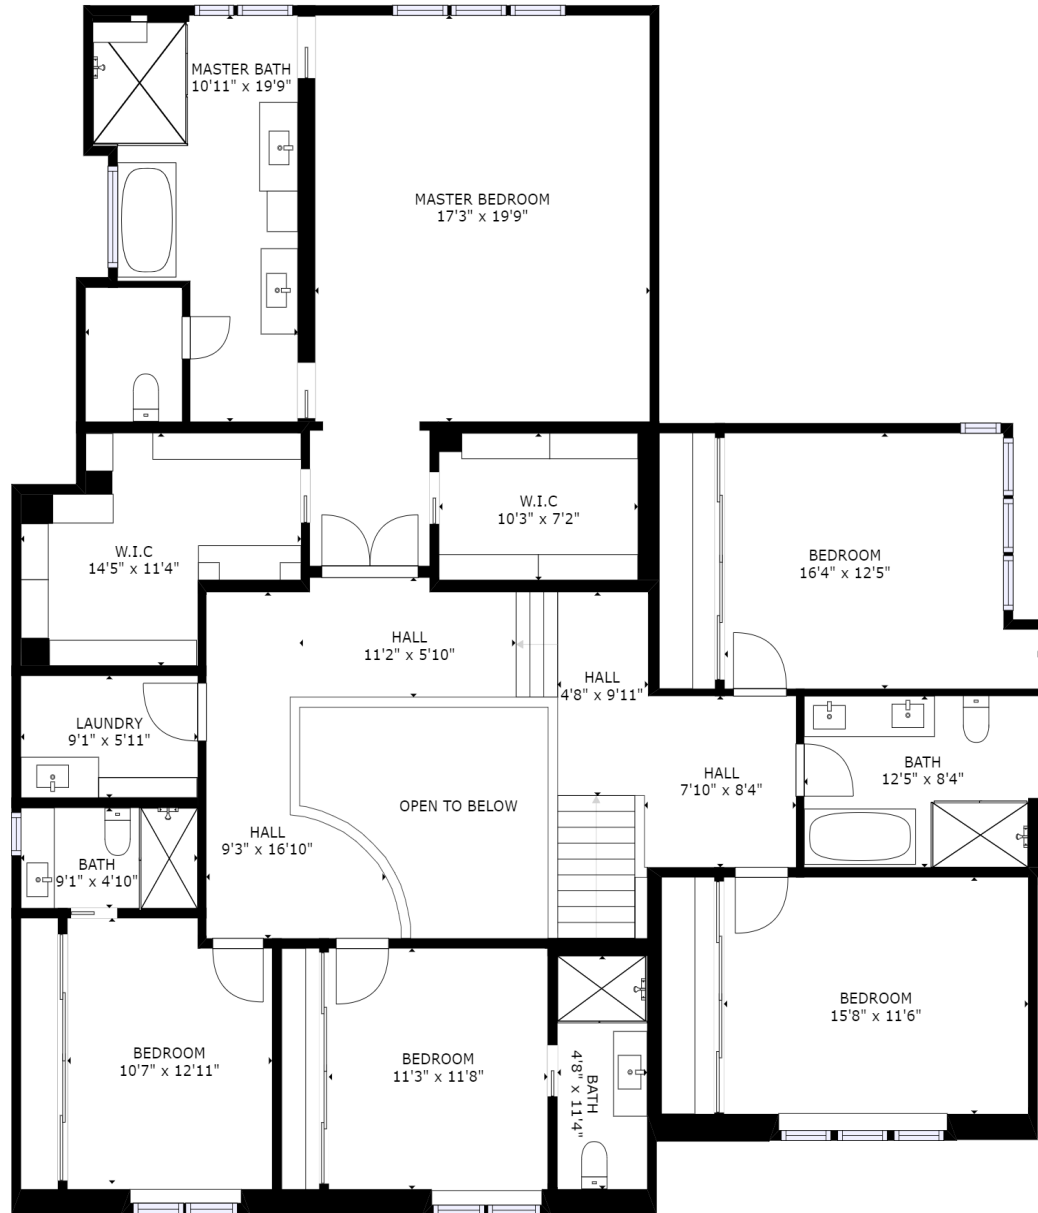

GROSS INTERNAL AREA
 FLOOR 1: 1839 sq ft, FLOOR 2: 2121 sq ft
 FLOOR 3: 2302 sq ft, EXCLUDED AREAS:
 GARAGE: 423 sq ft
 TOTAL: 6262 sq ft

SIZES AND DIMENSIONS ARE APPROXIMATE, ACTUAL MAY VARY.

FLOOR 1

MARIE-
 YVONNE
 PAINT

GROSS INTERNAL AREA
 FLOOR 1: 1839 sq ft, FLOOR 2: 2121 sq ft
 FLOOR 3: 2302 sq ft, EXCLUDED AREAS:
 GARAGE: 423 sq ft
 TOTAL: 6262 sq ft

SIZES AND DIMENSIONS ARE APPROXIMATE, ACTUAL MAY VARY.

GROSS INTERNAL AREA
 FLOOR 1: 1839 sq ft, FLOOR 2: 2121 sq ft
 FLOOR 3: 2302 sq ft, EXCLUDED AREAS:
 GARAGE: 423 sq ft
 TOTAL: 6262 sq ft

SIZES AND DIMENSIONS ARE APPROXIMATE, ACTUAL MAY VARY.