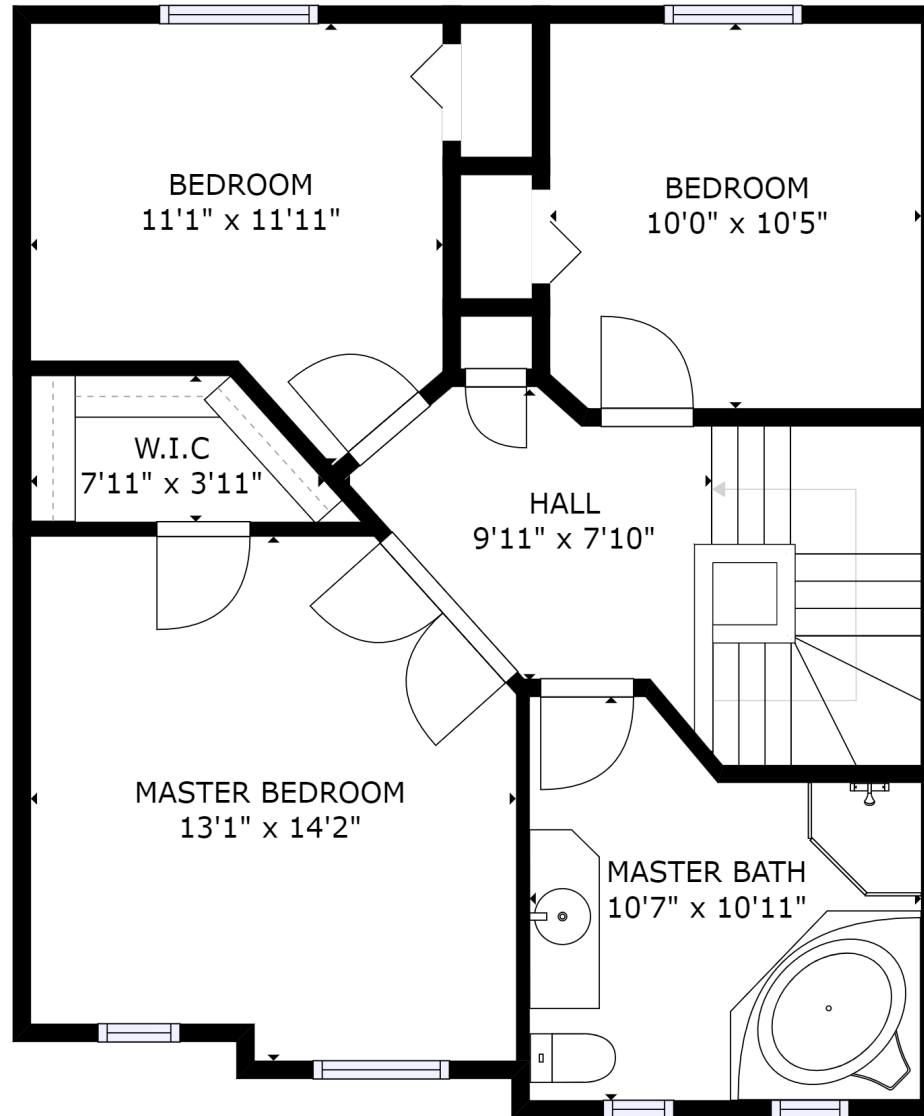

GROSS INTERNAL AREA
 FLOOR 1: 670 sq ft, FLOOR 2: 754 sq ft
 FLOOR 3: 678 sq ft, EXCLUDED AREAS:
 GARAGE: 238 sq ft
 TOTAL: 2102 sq ft

SIZES AND DIMENSIONS ARE APPROXIMATE, ACTUAL MAY VARY.

m

GROSS INTERNAL AREA
 FLOOR 1: 670 sq ft, FLOOR 2: 754 sq ft
 FLOOR 3: 678 sq ft, EXCLUDED AREAS:
 GARAGE: 238 sq ft
 TOTAL: 2102 sq ft

SIZES AND DIMENSIONS ARE APPROXIMATE, ACTUAL MAY VARY.

FLOOR 2

GROSS INTERNAL AREA
 FLOOR 1: 670 sq ft, FLOOR 2: 754 sq ft
 FLOOR 3: 678 sq ft, EXCLUDED AREAS:
 GARAGE: 238 sq ft
 TOTAL: 2102 sq ft

SIZES AND DIMENSIONS ARE APPROXIMATE, ACTUAL MAY VARY.