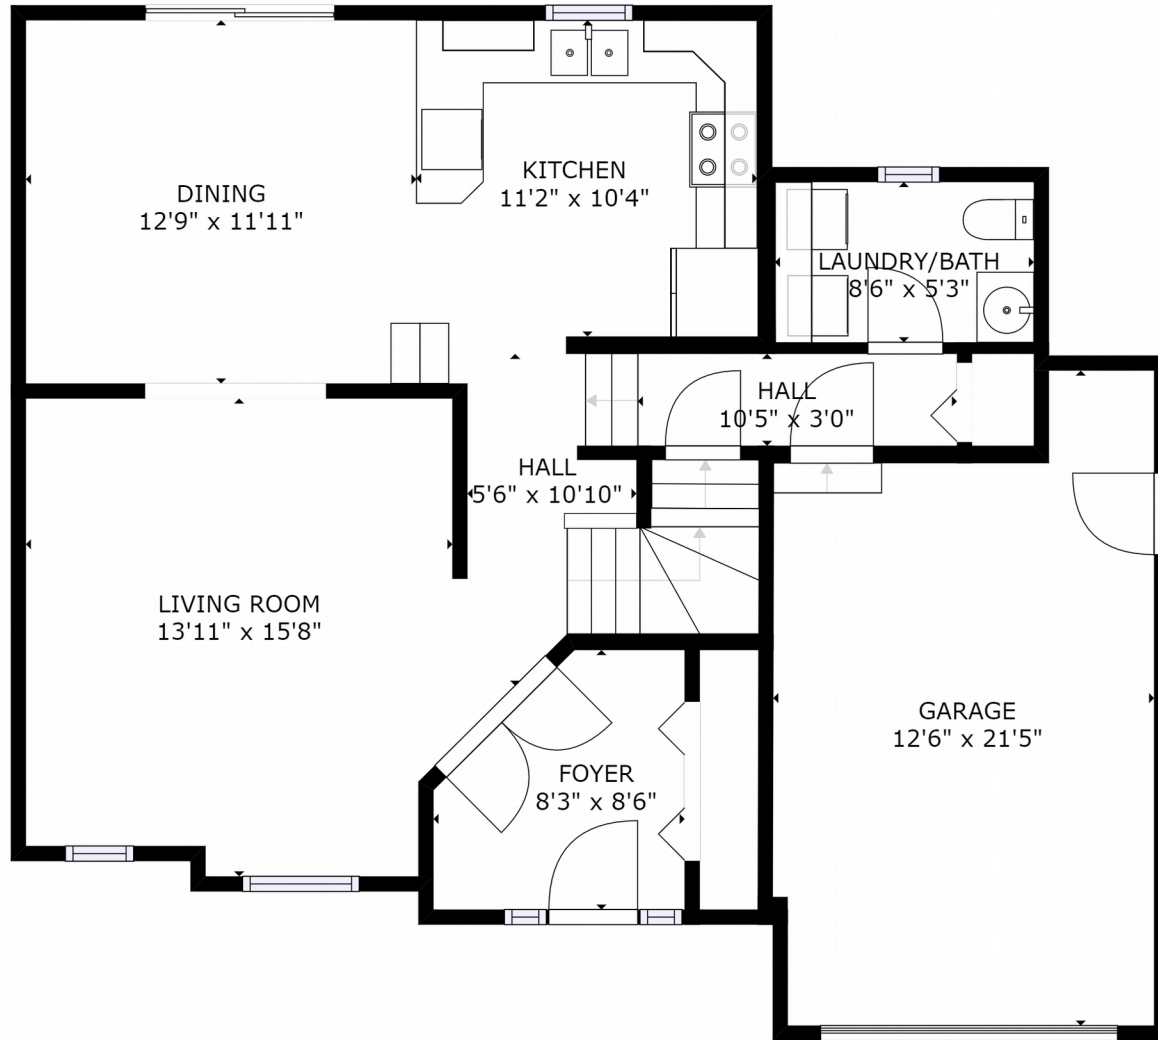

GROSS INTERNAL AREA
 FLOOR 1: 670 sq ft, FLOOR 2: 754 sq ft
 FLOOR 3: 678 sq ft, EXCLUDED AREAS:
 GARAGE: 238 sq ft
 TOTAL: 2102 sq ft

SIZES AND DIMENSIONS ARE APPROXIMATE, ACTUAL MAY VARY.

m

GROSS INTERNAL AREA
 FLOOR 1: 670 sq ft, FLOOR 2: 754 sq ft
 FLOOR 3: 678 sq ft, EXCLUDED AREAS:
 GARAGE: 238 sq ft
 TOTAL: 2102 sq ft

SIZES AND DIMENSIONS ARE APPROXIMATE, ACTUAL MAY VARY.

FLOOR 2

GROSS INTERNAL AREA
 FLOOR 1: 670 sq ft, FLOOR 2: 754 sq ft
 FLOOR 3: 678 sq ft, EXCLUDED AREAS:
 GARAGE: 238 sq ft
 TOTAL: 2102 sq ft

SIZES AND DIMENSIONS ARE APPROXIMATE, ACTUAL MAY VARY.