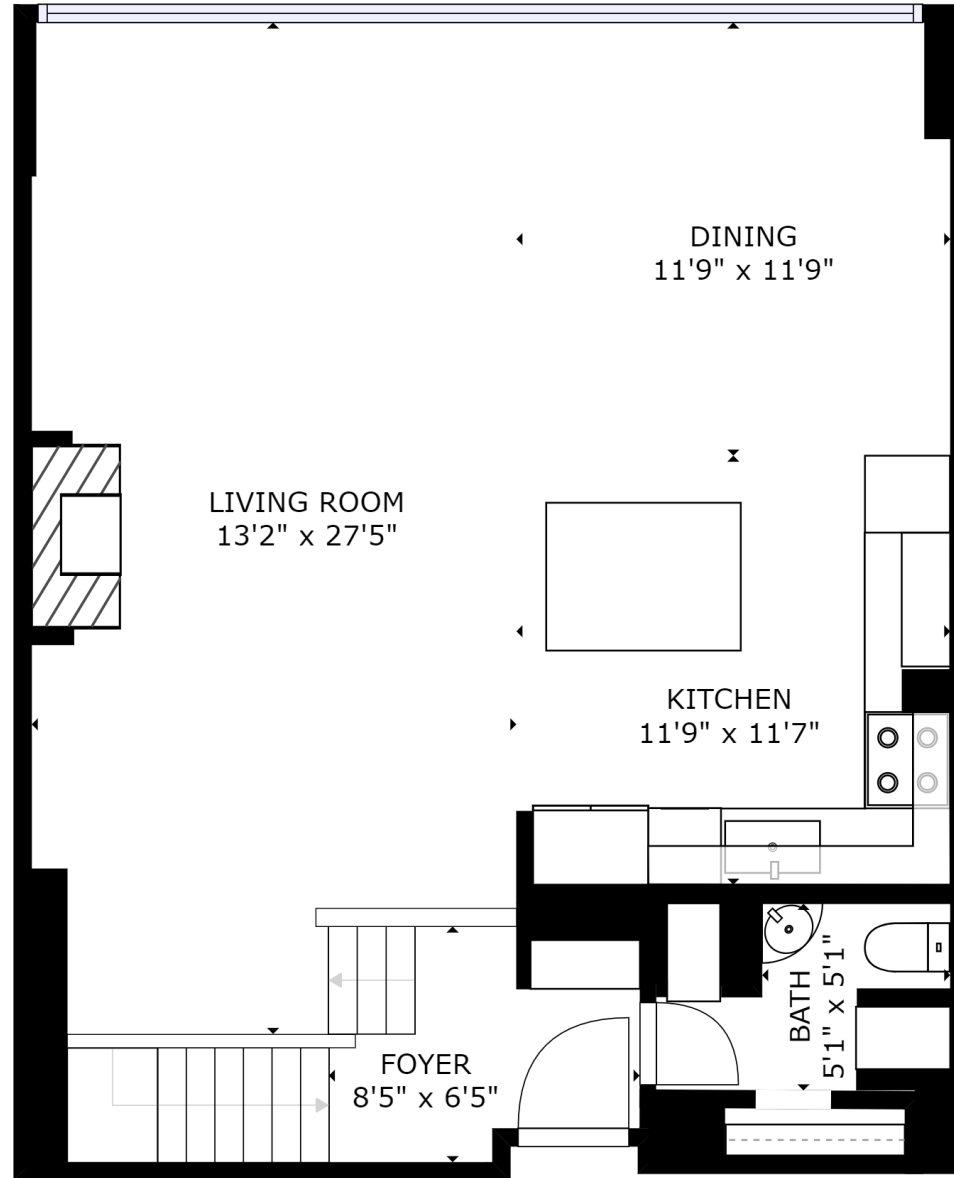

GROSS INTERNAL AREA  
 FLOOR 1: 625 sq ft, FLOOR 2: 763 sq ft  
 TOTAL: 1387 sq ft

SIZES AND DIMENSIONS ARE APPROXIMATE, ACTUAL MAY VARY.

FLOOR 1

GROSS INTERNAL AREA  
 FLOOR 1: 625 sq ft, FLOOR 2: 763 sq ft  
 TOTAL: 1387 sq ft

SIZES AND DIMENSIONS ARE APPROXIMATE, ACTUAL MAY VARY.

FLOOR 2