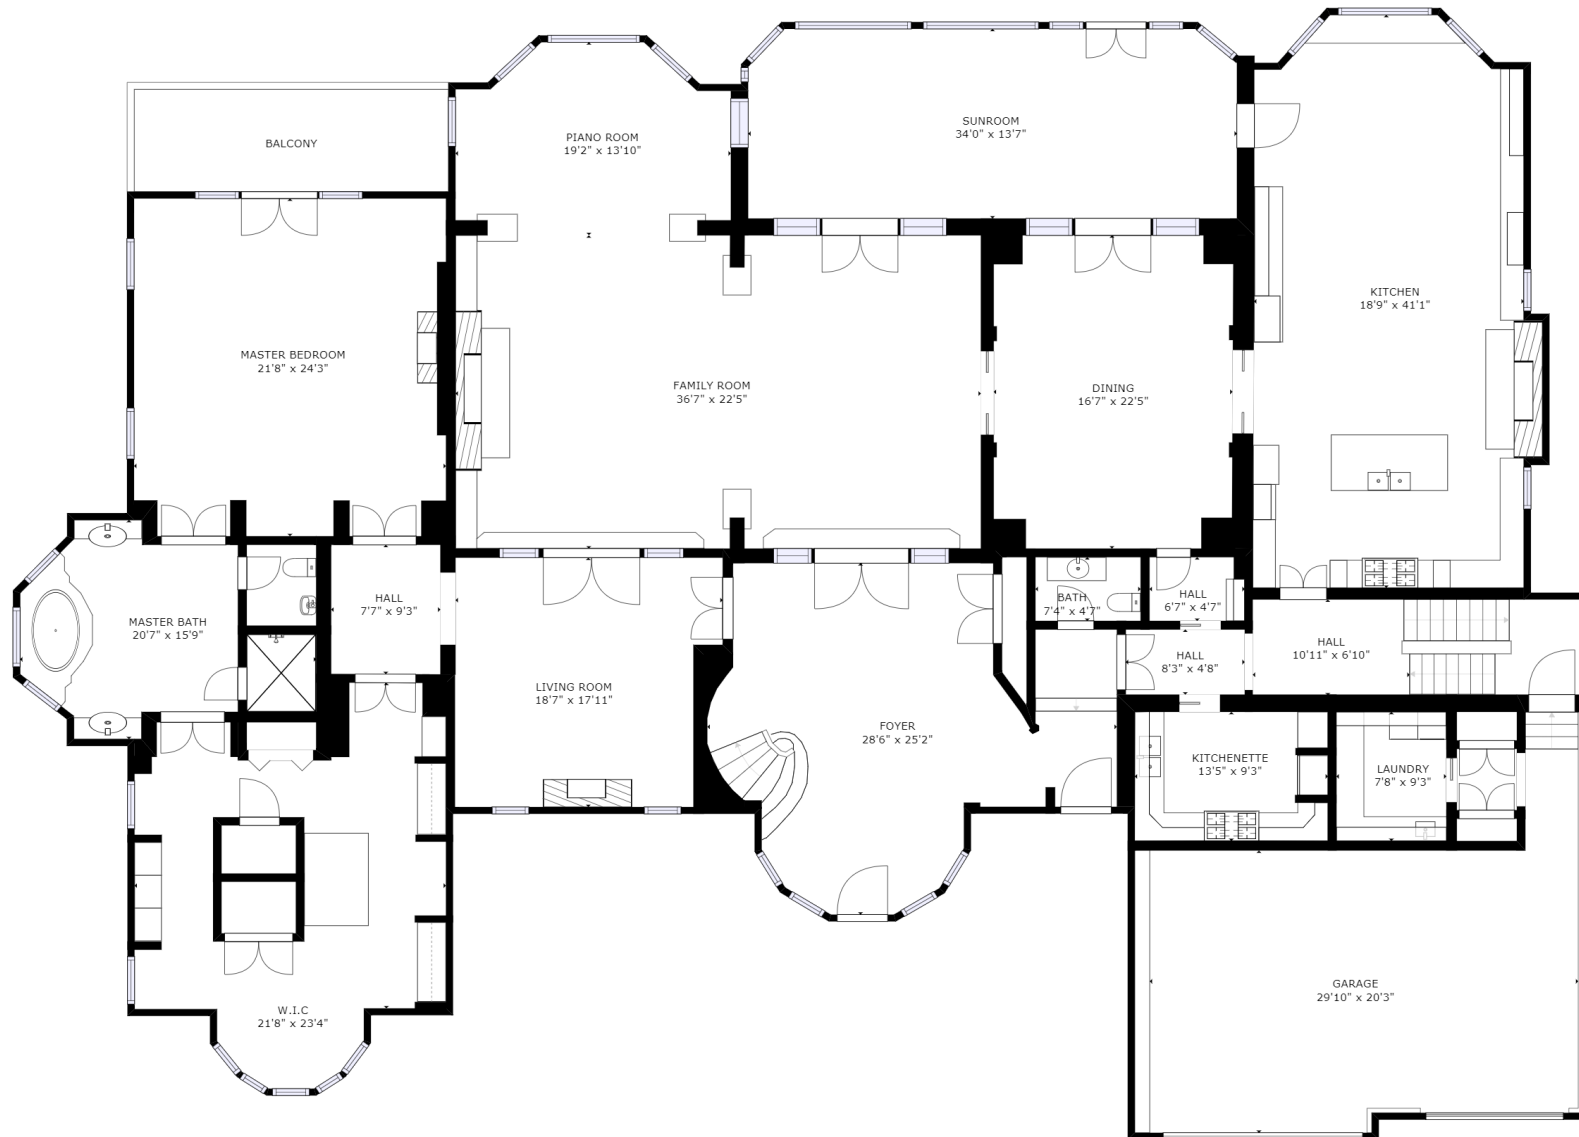

FLOOR 1

GROSS INTERNAL AREA  
 FLOOR 1: 4963 sq ft, FLOOR 2: 5703 sq ft  
 FLOOR 3: 4340 sq ft, EXCLUDED AREAS:  
 GARAGE: 650 sq ft  
 TOTAL: 15006 sq ft

SIZES AND DIMENSIONS ARE APPROXIMATE, ACTUAL MAY VARY.

MARIE-  
YVONNE  
PAINT

FLOOR 2

GROSS INTERNAL AREA  
 FLOOR 1: 4963 sq ft, FLOOR 2: 5703 sq ft  
 FLOOR 3: 4340 sq ft, EXCLUDED AREAS:  
 GARAGE: 650 sq ft  
 TOTAL: 15006 sq ft

SIZES AND DIMENSIONS ARE APPROXIMATE, ACTUAL MAY VARY.

MARIE-  
 YVONNE  
 PAINT

GROSS INTERNAL AREA  
 FLOOR 1: 4963 sq ft, FLOOR 2: 5703 sq ft  
 FLOOR 3: 4340 sq ft, EXCLUDED AREAS:  
 GARAGE: 650 sq ft  
 TOTAL: 15006 sq ft

SIZES AND DIMENSIONS ARE APPROXIMATE, ACTUAL MAY VARY.

FLOOR 3

MARIE-  
 YVONNE  
 PAINT