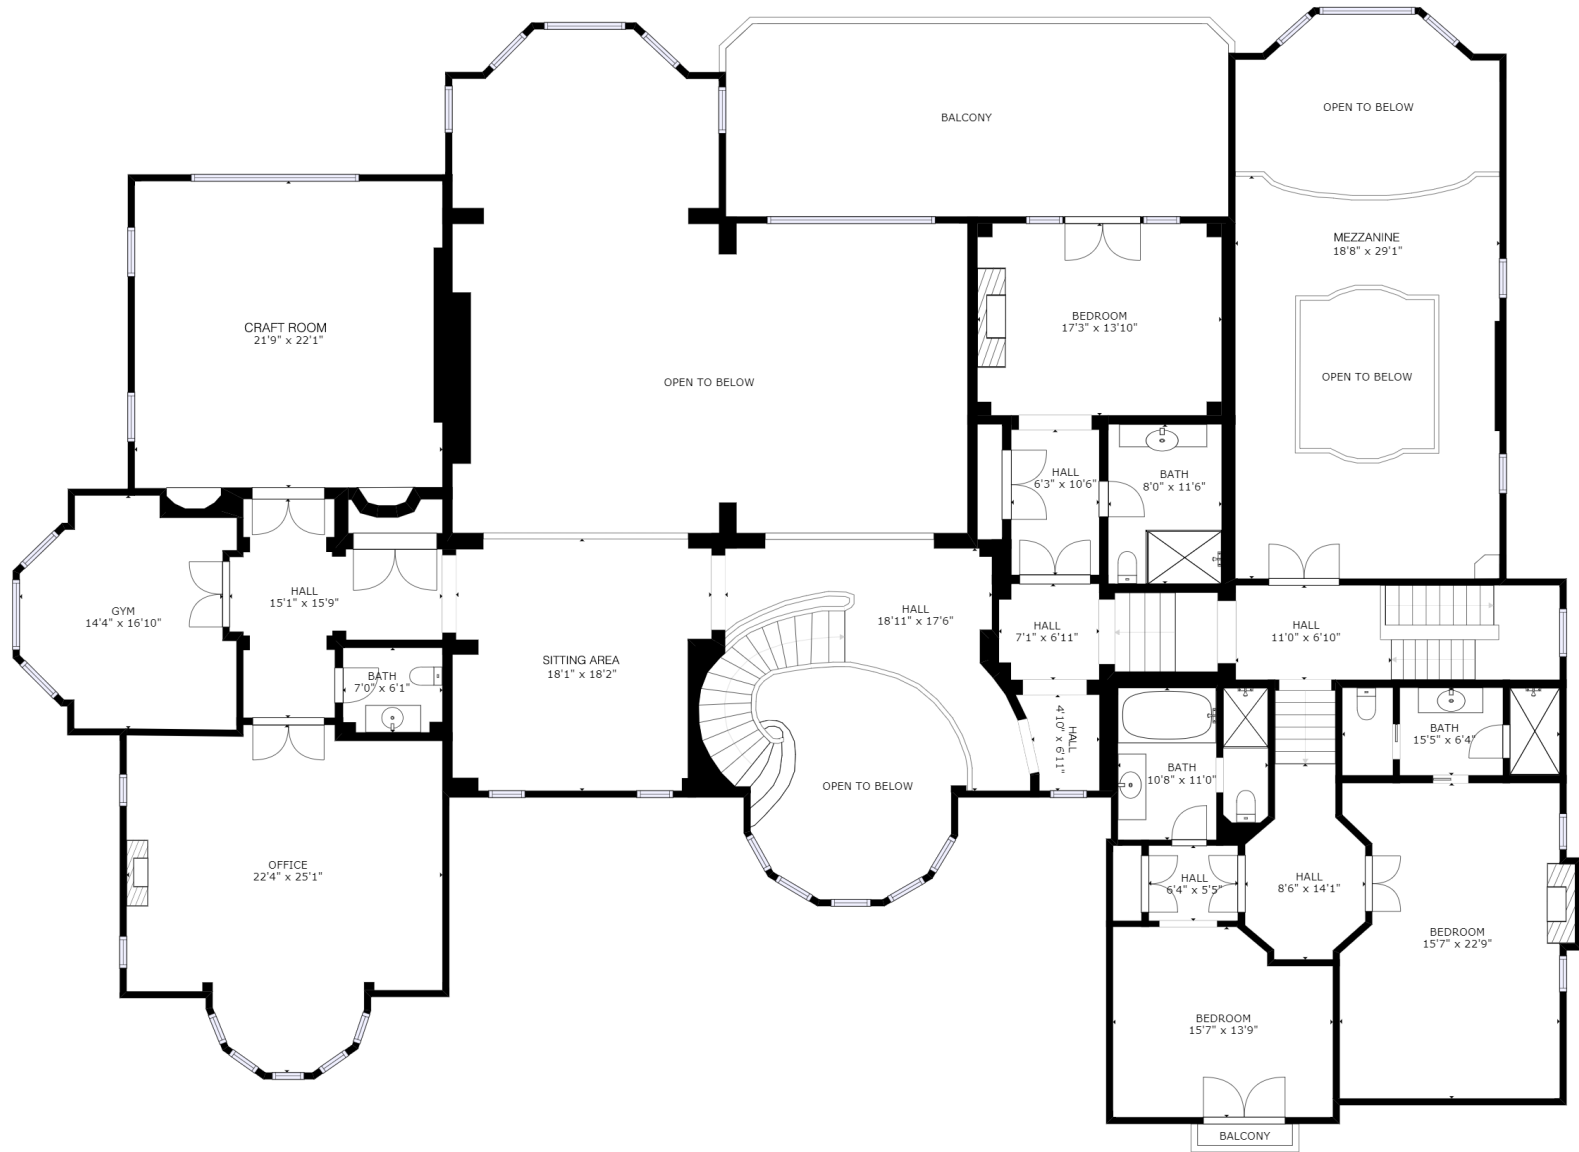

FLOOR 1

GROSS INTERNAL AREA  
 FLOOR 1: 4963 sq ft, FLOOR 2: 5703 sq ft  
 FLOOR 3: 4340 sq ft, EXCLUDED AREAS:  
 GARAGE: 650 sq ft  
 TOTAL: 15006 sq ft

SIZES AND DIMENSIONS ARE APPROXIMATE, ACTUAL MAY VARY.

MARIE-  
YVONNE  
PAINT

FLOOR 2

GROSS INTERNAL AREA  
 FLOOR 1: 4963 sq ft, FLOOR 2: 5703 sq ft  
 FLOOR 3: 4340 sq ft, EXCLUDED AREAS:  
 GARAGE: 650 sq ft  
 TOTAL: 15006 sq ft

SIZES AND DIMENSIONS ARE APPROXIMATE, ACTUAL MAY VARY.

MARIE-  
 YVONNE  
 PAINT

GROSS INTERNAL AREA  
 FLOOR 1: 4963 sq ft, FLOOR 2: 5703 sq ft  
 FLOOR 3: 4340 sq ft, EXCLUDED AREAS:  
 GARAGE: 650 sq ft  
 TOTAL: 15006 sq ft

SIZES AND DIMENSIONS ARE APPROXIMATE, ACTUAL MAY VARY.

FLOOR 3

MARIE-  
 YVONNE  
 PAINT