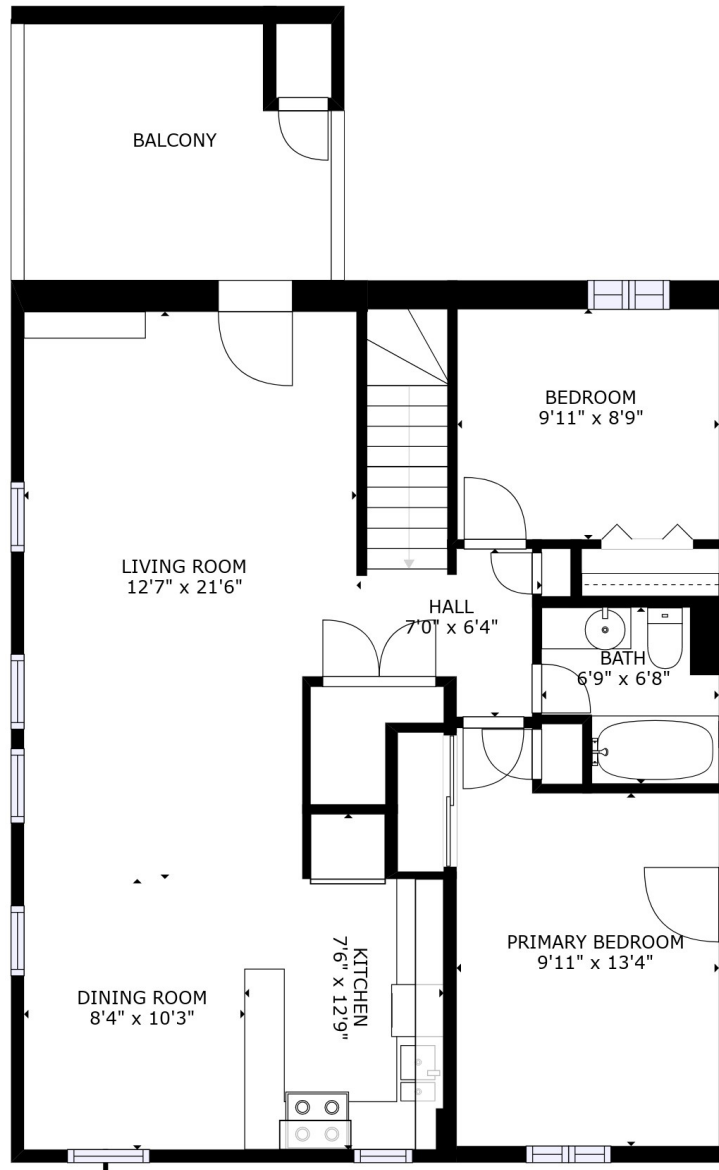

992 NAPOLEON, LE PLATEAU
ENTRY LEVEL

GROSS INTERNAL AREA
FLOOR 1: 71 sq. ft, FLOOR 2: 839 sq. ft
EXCLUDED AREAS: , BALCONY: 105 sq. ft
TOTAL: 909 sq. ft

SIZES AND DIMENSIONS ARE APPROXIMATE, ACTUAL MAY VARY.

kwPRESTIGE
KELLERWILLIAMS.

992 NAPOLEON, LE PLATEAU
 MAIN LEVEL

GROSS INTERNAL AREA
 FLOOR 1: 71 sq. ft, FLOOR 2: 839 sq. ft
 EXCLUDED AREAS: , BALCONY: 105 sq. ft
 TOTAL: 909 sq. ft
 SIZES AND DIMENSIONS ARE APPROXIMATE, ACTUAL MAY VARY.