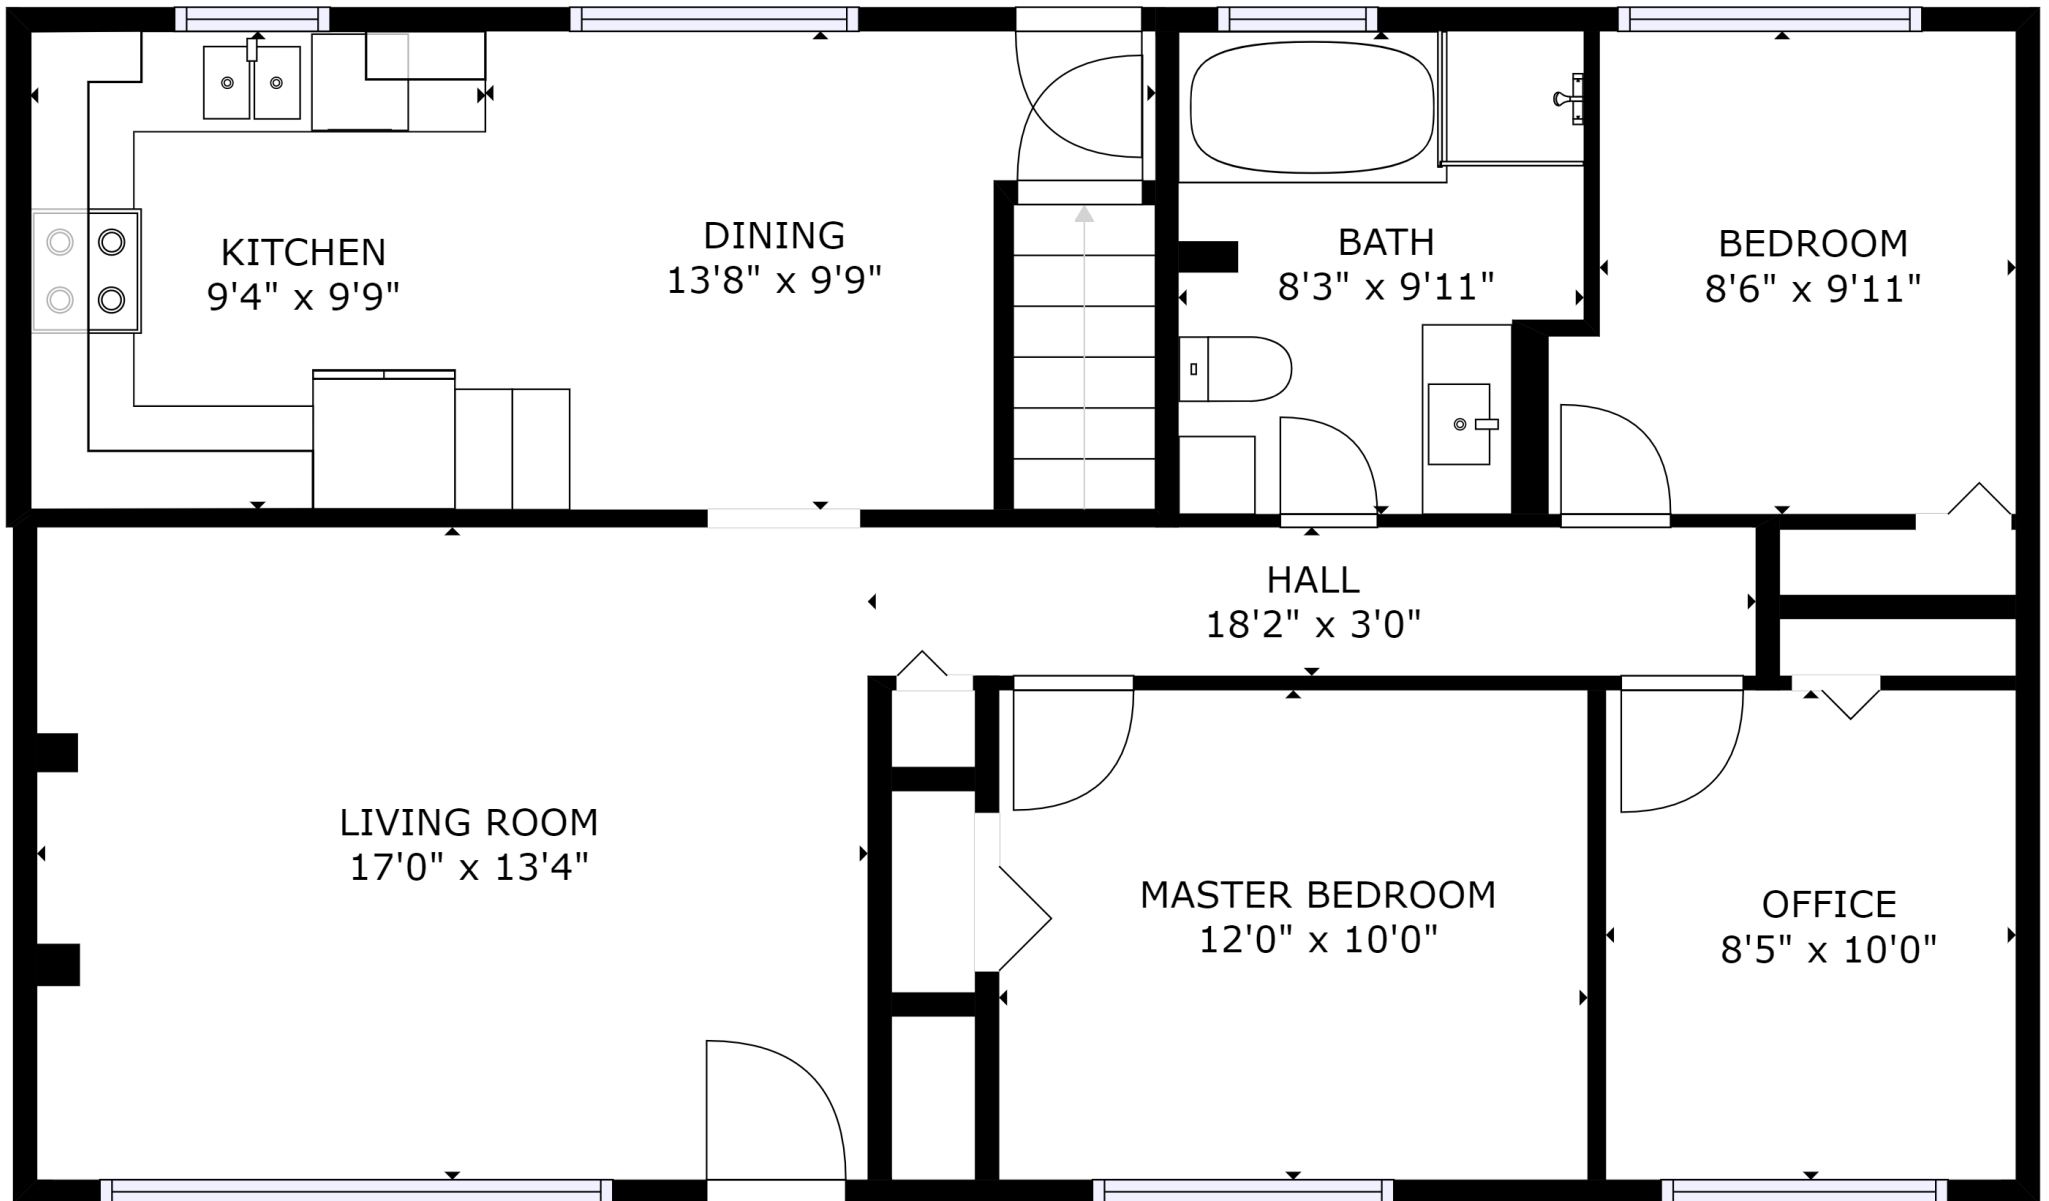

GROSS INTERNAL AREA
 FLOOR 1: 839 sq ft, FLOOR 2: 951 sq ft
 EXCLUDED AREAS: , GARAGE: 266 sq ft
 TOTAL: 1790 sq ft
 SIZES AND DIMENSIONS ARE APPROXIMATE, ACTUAL MAY VARY.

GROSS INTERNAL AREA
 FLOOR 1: 839 sq ft, FLOOR 2: 951 sq ft
 EXCLUDED AREAS: , GARAGE: 266 sq ft
 TOTAL: 1790 sq ft

SIZES AND DIMENSIONS ARE APPROXIMATE, ACTUAL MAY VARY.