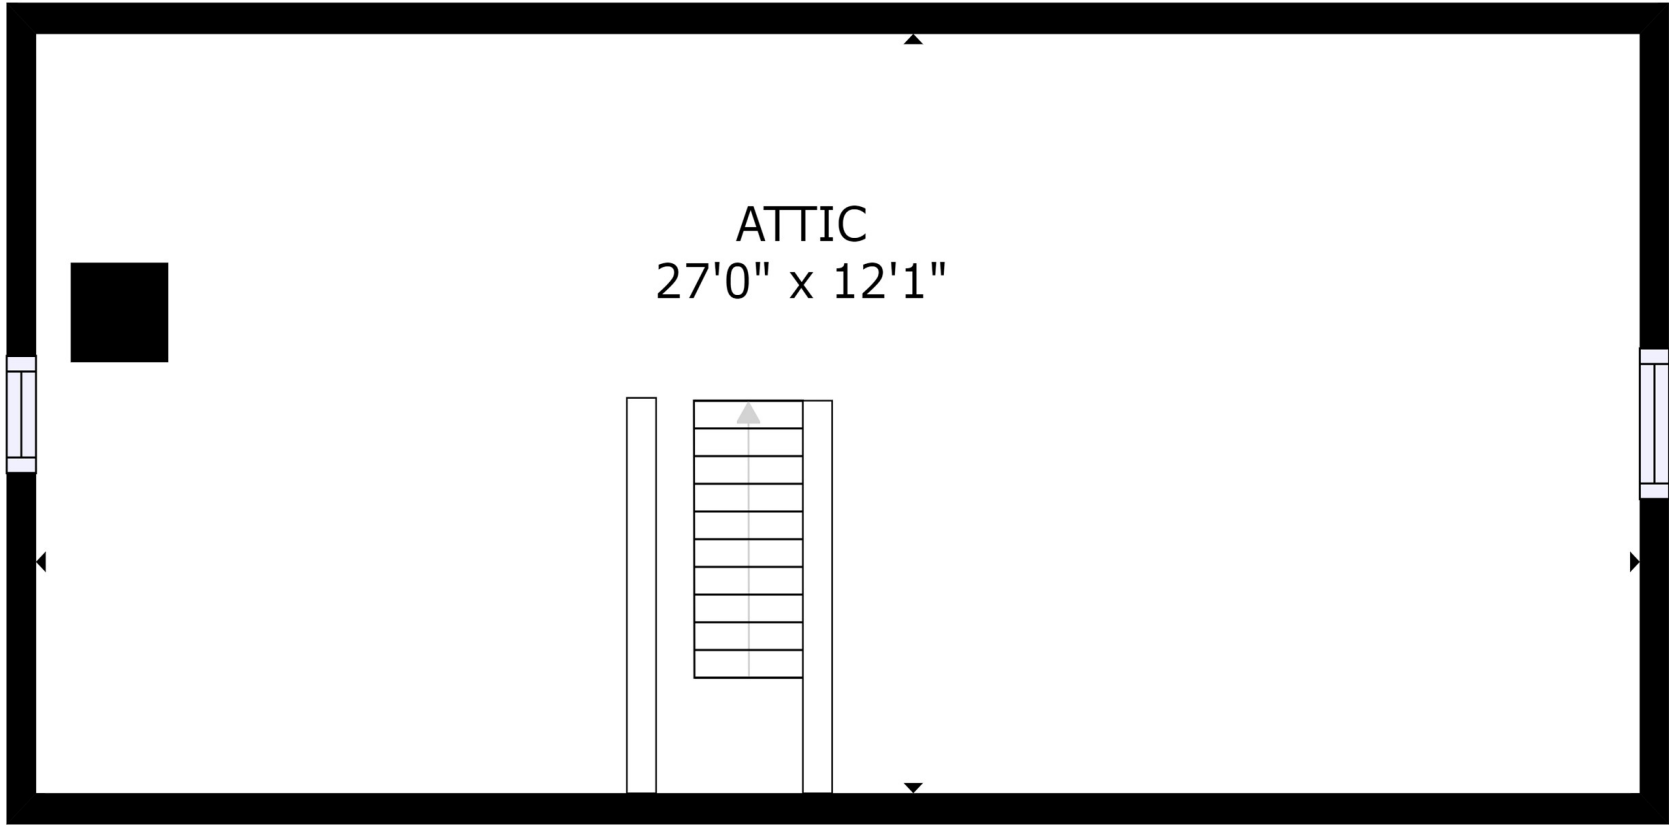

GROSS INTERNAL AREA
 FLOOR 1: 381 sq ft, FLOOR 2: 990 sq ft
 FLOOR 3: 992 sq ft, FLOOR 4: 325 sq ft
 TOTAL: 2689 sq ft
 SIZES AND DIMENSIONS ARE APPROXIMATE, ACTUAL MAY VARY.

FLOOR 1

kwCONNEXION
 KELLERWILLIAMS.
 Wilson Ramcharan - 514-900-5507
 Courtier Immobilier Résidentiel

GROSS INTERNAL AREA
 FLOOR 1: 381 sq ft, FLOOR 2: 990 sq ft
 FLOOR 3: 992 sq ft, FLOOR 4: 325 sq ft
 TOTAL: 2689 sq ft

SIZES AND DIMENSIONS ARE APPROXIMATE, ACTUAL MAY VARY.

FLOOR 2

kwCONNEXION
 KELLERWILLIAMS.
 Wilson Ramcharan - 514-900-5507
 Courtier Immobilier Résidentiel

GROSS INTERNAL AREA
 FLOOR 1: 381 sq ft, FLOOR 2: 990 sq ft
 FLOOR 3: 992 sq ft, FLOOR 4: 325 sq ft
 TOTAL: 2689 sq ft

SIZES AND DIMENSIONS ARE APPROXIMATE, ACTUAL MAY VARY.

FLOOR 3

kw CONNEXION
 KELLERWILLIAMS.
 Wilson Ramcharan - 514-900-5507
 Courtier Immobilier Résidentiel

ATTIC
27'0" x 12'1"

GROSS INTERNAL AREA
FLOOR 1: 381 sq ft, FLOOR 2: 990 sq ft
FLOOR 3: 992 sq ft, FLOOR 4: 325 sq ft
TOTAL: 2689 sq ft
SIZES AND DIMENSIONS ARE APPROXIMATE, ACTUAL MAY VARY.

FLOOR 4

kw CONNEXION
KELLERWILLIAMS.
Wilson Ramcharan - 514-900-5507
Courtier Immobilier Résidentiel