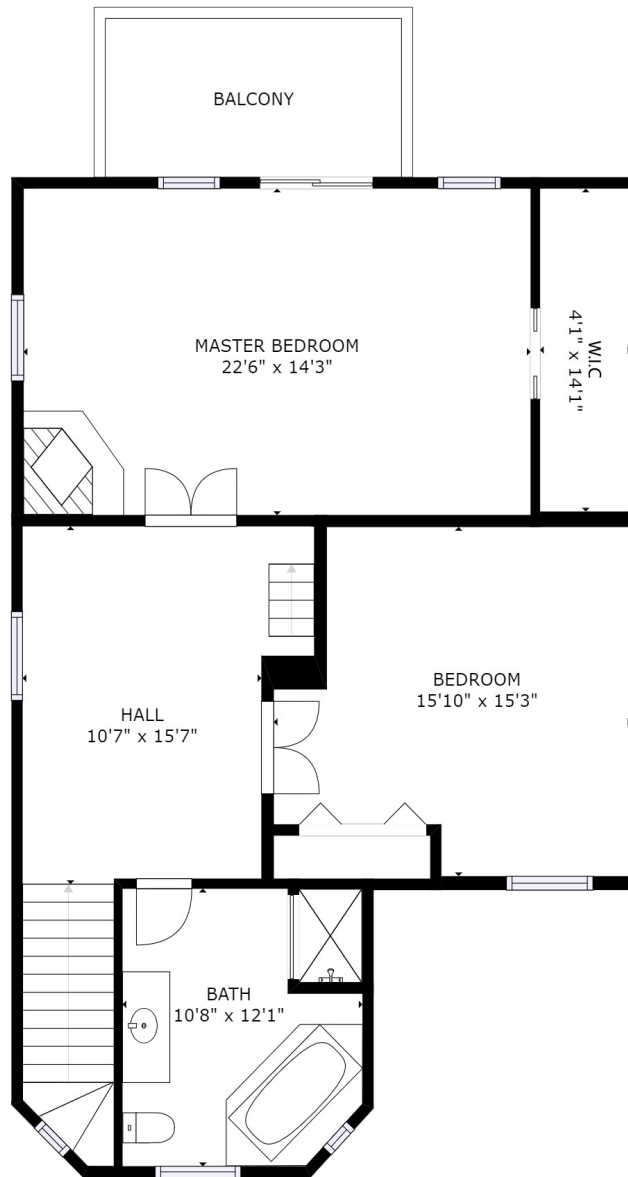

GROSS INTERNAL AREA
 FLOOR 1: 381 sq ft, FLOOR 2: 990 sq ft
 FLOOR 3: 992 sq ft, FLOOR 4: 325 sq ft
 TOTAL: 2689 sq ft
 SIZES AND DIMENSIONS ARE APPROXIMATE, ACTUAL MAY VARY.

FLOOR 1

kwCONNEXION
 KELLERWILLIAMS.
 Wilson Ramcharan - 514-900-5507
 Courtier Immobilier Résidentiel

GROSS INTERNAL AREA
 FLOOR 1: 381 sq ft, FLOOR 2: 990 sq ft
 FLOOR 3: 992 sq ft, FLOOR 4: 325 sq ft
 TOTAL: 2689 sq ft

SIZES AND DIMENSIONS ARE APPROXIMATE, ACTUAL MAY VARY.

FLOOR 2

kwCONNEXION
 KELLERWILLIAMS.
 Wilson Ramcharan - 514-900-5507
 Courtier Immobilier Résidentiel

GROSS INTERNAL AREA
 FLOOR 1: 381 sq ft, FLOOR 2: 990 sq ft
 FLOOR 3: 992 sq ft, FLOOR 4: 325 sq ft
 TOTAL: 2689 sq ft

SIZES AND DIMENSIONS ARE APPROXIMATE, ACTUAL MAY VARY.

FLOOR 3

kw CONNEXION
 KELLERWILLIAMS.
 Wilson Ramcharan - 514-900-5507
 Courtier Immobilier Résidentiel

ATTIC
27'0" x 12'1"

GROSS INTERNAL AREA
FLOOR 1: 381 sq ft, FLOOR 2: 990 sq ft
FLOOR 3: 992 sq ft, FLOOR 4: 325 sq ft
TOTAL: 2689 sq ft
SIZES AND DIMENSIONS ARE APPROXIMATE, ACTUAL MAY VARY.

FLOOR 4

kw CONNEXION
KELLERWILLIAMS.
Wilson Ramcharan - 514-900-5507
Courtier Immobilier Résidentiel