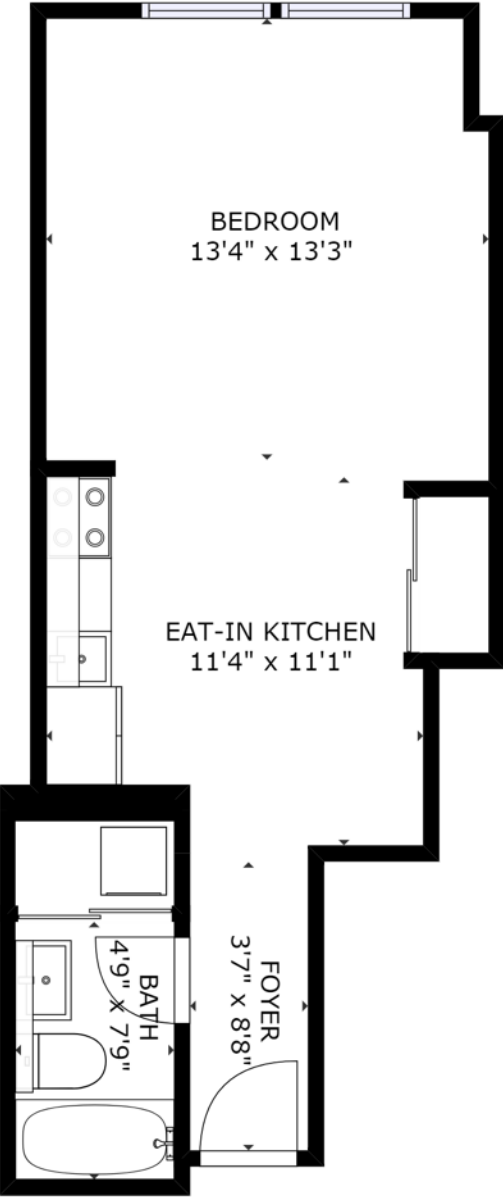

1390 Du Fort, Condo 1211

GROSS INTERNAL AREA
FLOOR 1 : 404 sq ft
TOTAL: 404 sq ft

SIZES AND DIMENSIONS ARE APPROXIMATE, ACTUAL MAY VARY.

FLOOR 1