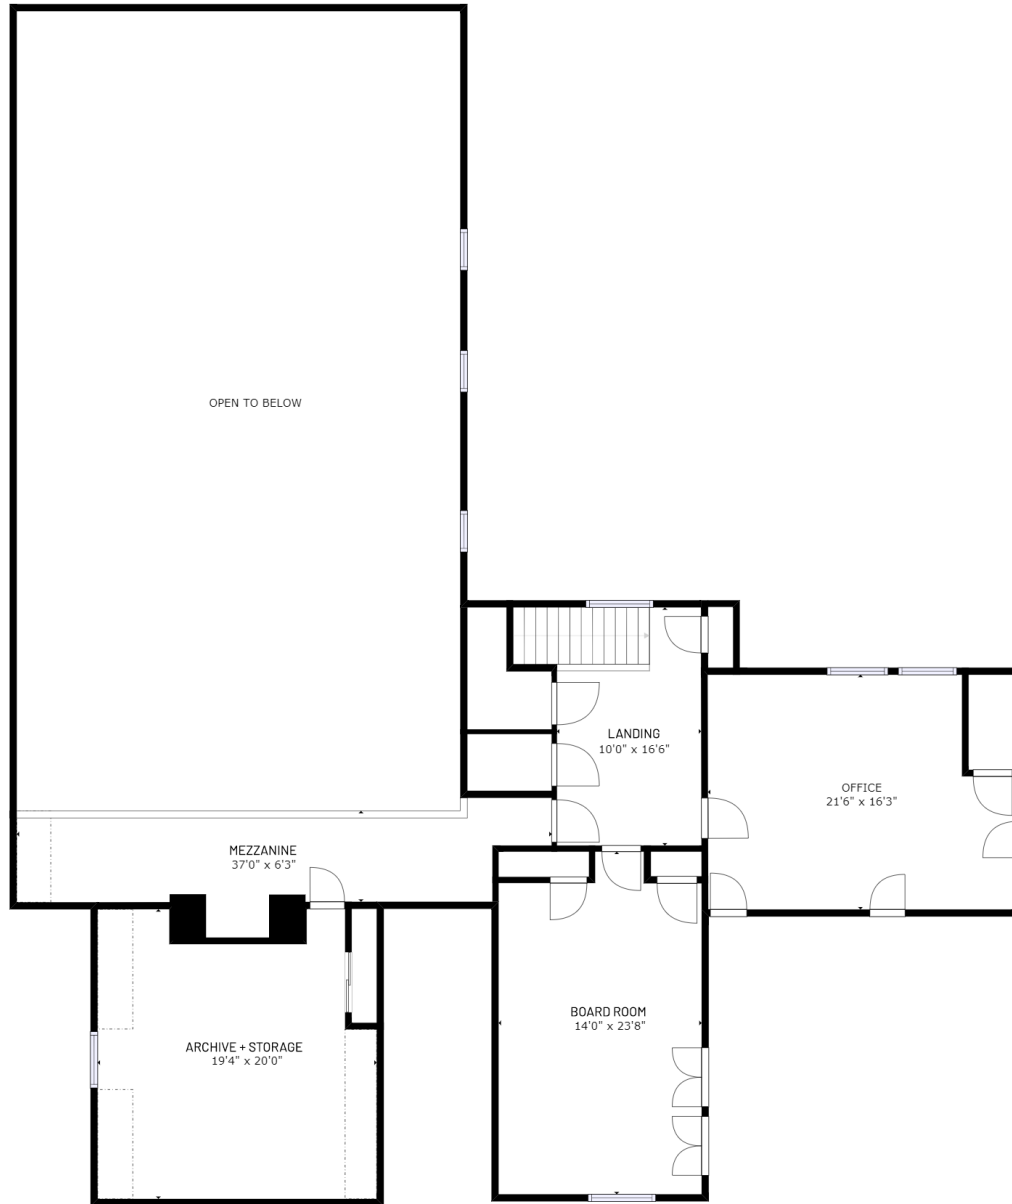

GROSS INTERNAL AREA
 FLOOR 1: 5909 sq ft, FLOOR 2: 1500 sq ft
 EXCLUDED AREAS: , REDUCED HEADROOM BELOW 1.5M: 79 sq ft
 TOTAL: 7409 sq ft
 SIZES AND DIMENSIONS ARE APPROXIMATE, ACTUAL MAY VARY.

GROSS INTERNAL AREA
 FLOOR 1: 5909 sq ft, FLOOR 2: 1500 sq ft
 EXCLUDED AREAS: , REDUCED HEADROOM BELOW 1.5M: 79 sq ft
 TOTAL: 7409 sq ft
 SIZES AND DIMENSIONS ARE APPROXIMATE, ACTUAL MAY VARY.