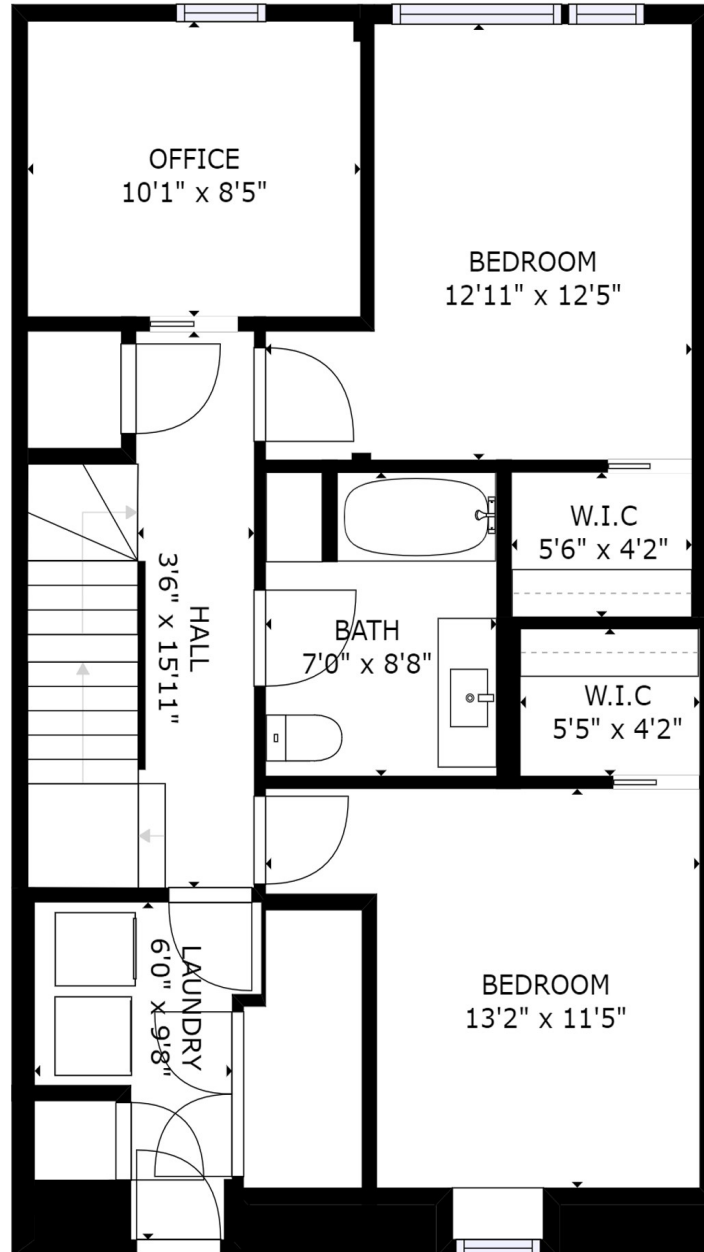

GROSS INTERNAL AREA
 FLOOR 1: 667 sq ft, FLOOR 2: 686 sq ft
 FLOOR 3: 678 sq ft
 TOTAL: 2031 sq ft

SIZES AND DIMENSIONS ARE APPROXIMATE, ACTUAL MAY VARY.

FLOOR 1

MARIE-
 YVONNE
 PAINT

GROSS INTERNAL AREA
 FLOOR 1: 667 sq ft, FLOOR 2: 686 sq ft
 FLOOR 3: 678 sq ft
 TOTAL: 2031 sq ft

SIZES AND DIMENSIONS ARE APPROXIMATE, ACTUAL MAY VARY.

FLOOR 2

MARIE-
 YVONNE
 PAINT

GROSS INTERNAL AREA
 FLOOR 1: 667 sq ft, FLOOR 2: 686 sq ft
 FLOOR 3: 678 sq ft
 TOTAL: 2031 sq ft

SIZES AND DIMENSIONS ARE APPROXIMATE, ACTUAL MAY VARY.

FLOOR 3

MARIE-
 YVONNE
 PAINT