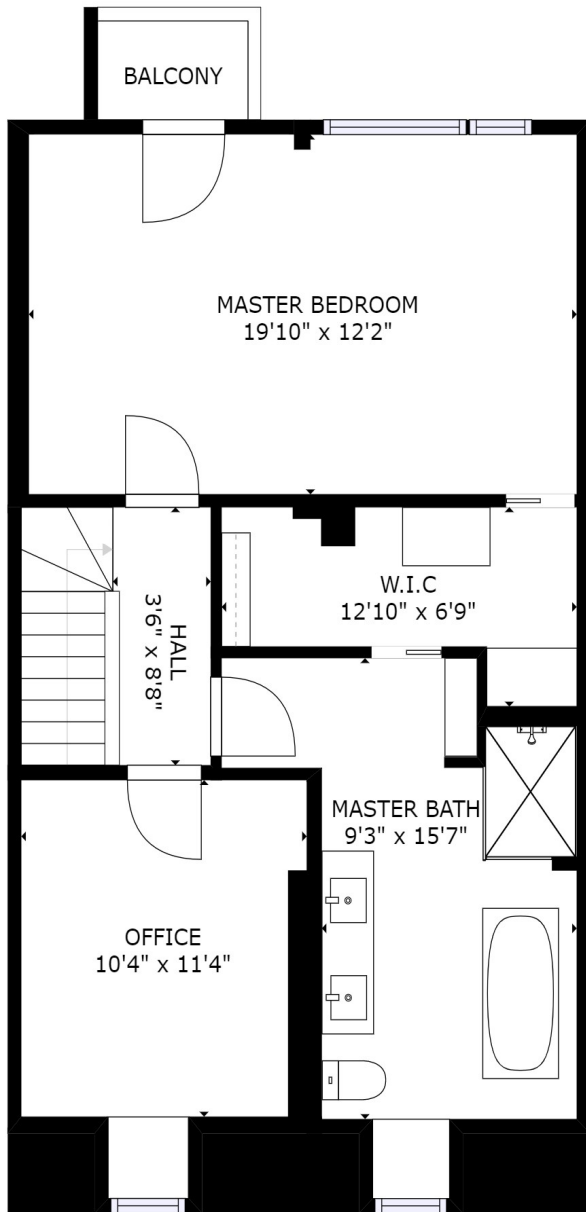

GROSS INTERNAL AREA
 FLOOR 1: 667 sq ft, FLOOR 2: 686 sq ft
 FLOOR 3: 678 sq ft
 TOTAL: 2031 sq ft

SIZES AND DIMENSIONS ARE APPROXIMATE, ACTUAL MAY VARY.

FLOOR 1

MARIE-
 YVONNE
 PAINT

GROSS INTERNAL AREA
 FLOOR 1: 667 sq ft, FLOOR 2: 686 sq ft
 FLOOR 3: 678 sq ft
 TOTAL: 2031 sq ft

SIZES AND DIMENSIONS ARE APPROXIMATE, ACTUAL MAY VARY.

FLOOR 2

MARIE-
 YVONNE
 PAINT

GROSS INTERNAL AREA
 FLOOR 1: 667 sq ft, FLOOR 2: 686 sq ft
 FLOOR 3: 678 sq ft
 TOTAL: 2031 sq ft

SIZES AND DIMENSIONS ARE APPROXIMATE, ACTUAL MAY VARY.

FLOOR 3

MARIE-
 YVONNE
 PAINT