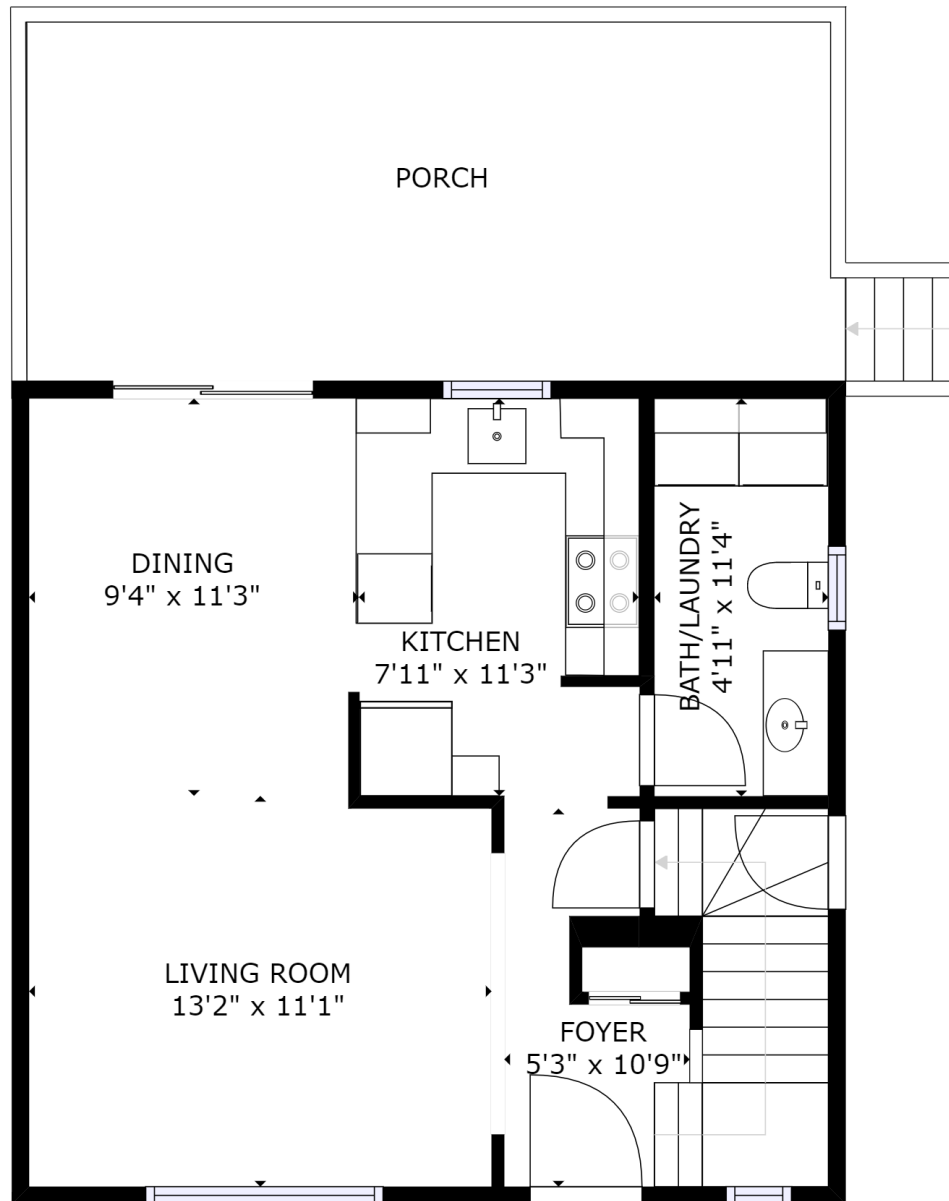

RECREATION ROOM
21'11" x 21'9"

BATH
6'8" x 2'10"

STORAGE

GROSS INTERNAL AREA
FLOOR 1: 477 sq ft, FLOOR 2: 508 sq ft
FLOOR 3: 518 sq ft
TOTAL: 1503 sq ft

SIZES AND DIMENSIONS ARE APPROXIMATE, ACTUAL MAY VARY.

FLOOR 1

GROSS INTERNAL AREA
 FLOOR 1: 477 sq ft, FLOOR 2: 508 sq ft
 FLOOR 3: 518 sq ft
 TOTAL: 1503 sq ft

SIZES AND DIMENSIONS ARE APPROXIMATE, ACTUAL MAY VARY.

FLOOR 2

kw PRESTIGE
 KELLERWILLIAMS.

GROSS INTERNAL AREA
 FLOOR 1: 477 sq ft, FLOOR 2: 508 sq ft
 FLOOR 3: 518 sq ft
 TOTAL: 1503 sq ft

SIZES AND DIMENSIONS ARE APPROXIMATE, ACTUAL MAY VARY.

FLOOR 3

kw PRESTIGE
 KELLERWILLIAMS.