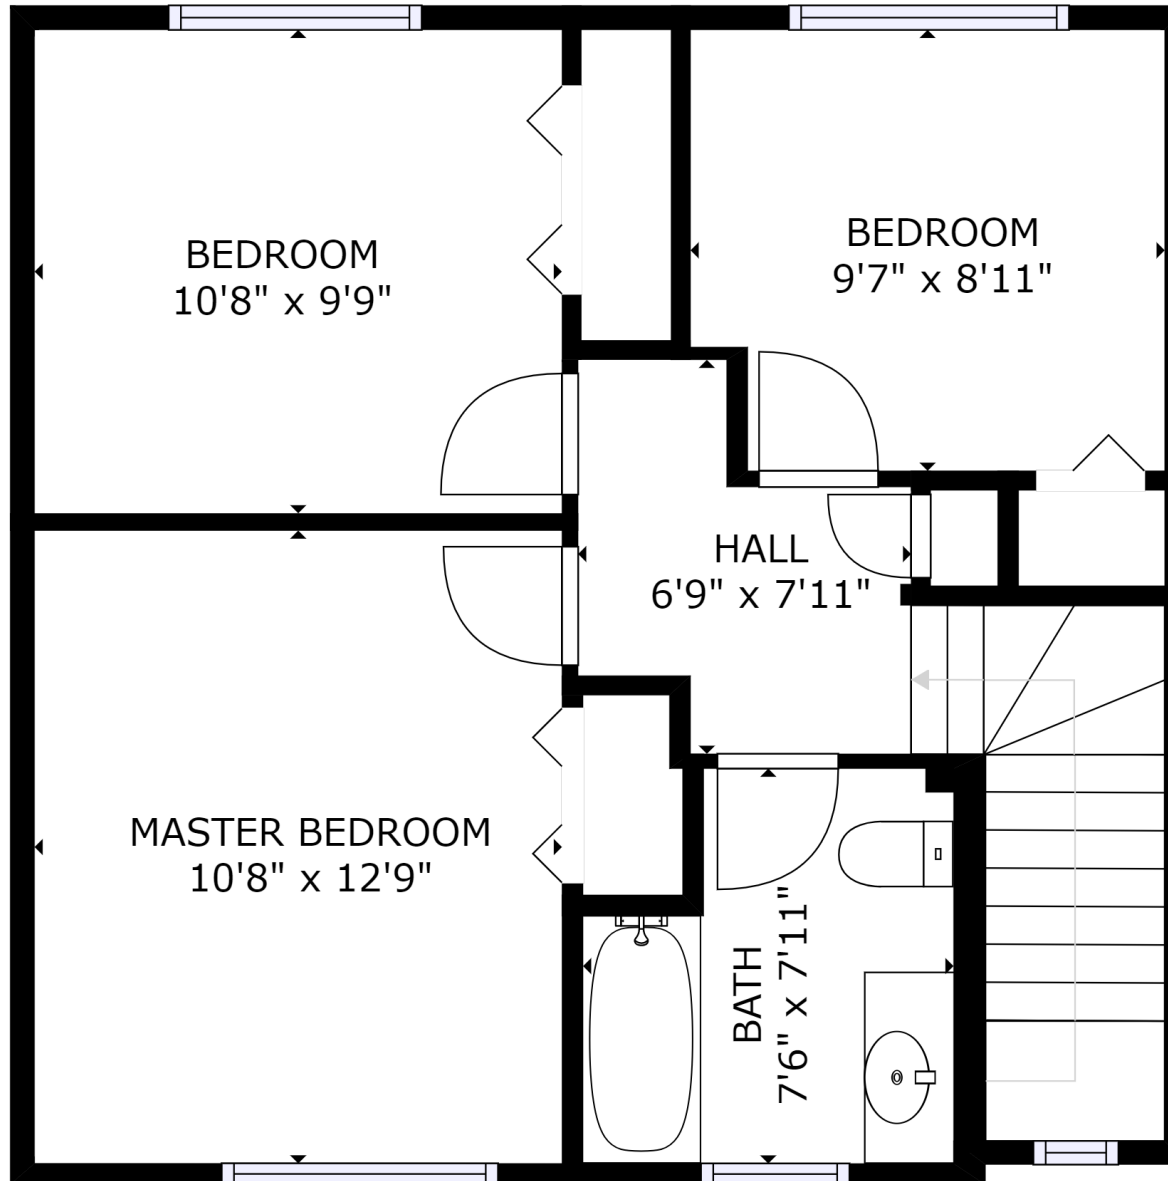

RECREATION ROOM
21'11" x 21'9"

BATH
6'8" x 2'10"

STORAGE

GROSS INTERNAL AREA
FLOOR 1: 477 sq ft, FLOOR 2: 508 sq ft
FLOOR 3: 518 sq ft
TOTAL: 1503 sq ft

SIZES AND DIMENSIONS ARE APPROXIMATE, ACTUAL MAY VARY.

FLOOR 1

GROSS INTERNAL AREA
 FLOOR 1: 477 sq ft, FLOOR 2: 508 sq ft
 FLOOR 3: 518 sq ft
 TOTAL: 1503 sq ft

SIZES AND DIMENSIONS ARE APPROXIMATE, ACTUAL MAY VARY.

FLOOR 2

kw PRESTIGE
 KELLERWILLIAMS.

GROSS INTERNAL AREA
 FLOOR 1: 477 sq ft, FLOOR 2: 508 sq ft
 FLOOR 3: 518 sq ft
 TOTAL: 1503 sq ft

SIZES AND DIMENSIONS ARE APPROXIMATE, ACTUAL MAY VARY.

FLOOR 3

kw PRESTIGE
 KELLERWILLIAMS.