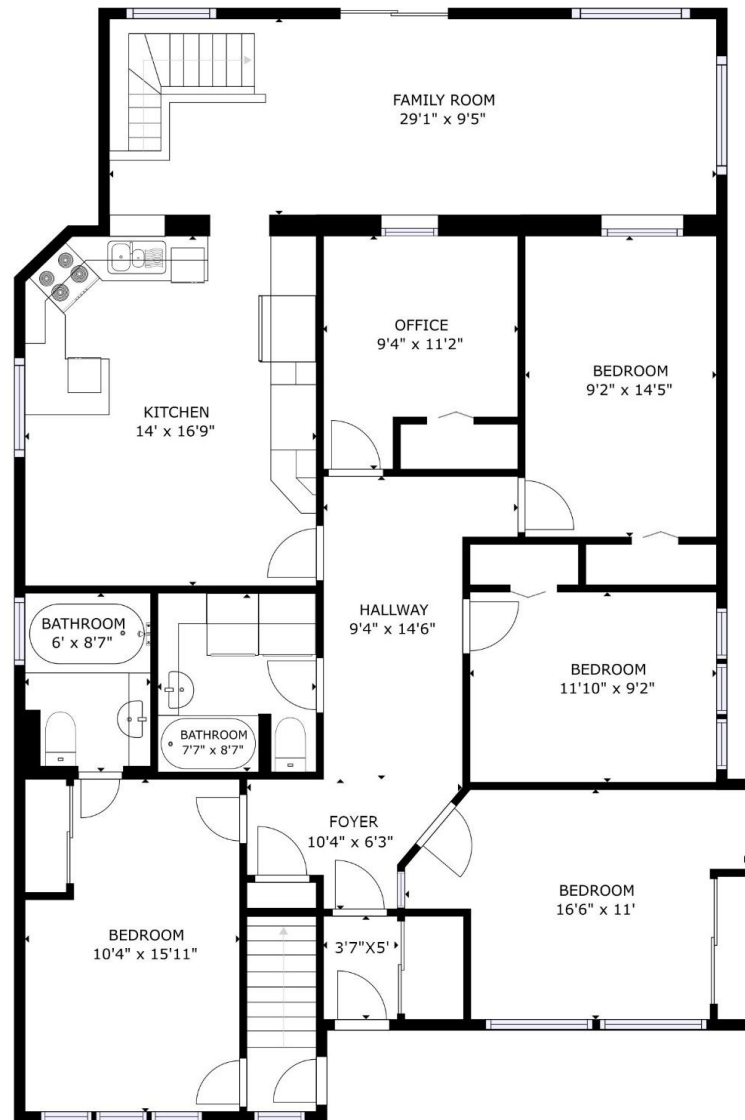

2332 MARIE-VICTORIN, LONGUEUIL

GROSS INTERNAL AREA  
 FLOOR 1: 1551 sq ft, FLOOR 2: 1622 sq ft, FLOOR 3: 1343 sq ft  
 TOTAL: 4516 sq ft  
 SIZES AND DIMENSIONS ARE APPROXIMATE, ACTUAL MAY VARY.

FLOOR 2

2332 MARIE-VICTORIN, LONGUEUIL

GROSS INTERNAL AREA

FLOOR 1: 1551 sq ft, FLOOR 2: 1622 sq ft, FLOOR 3: 1343 sq ft

TOTAL: 4516 sq ft

SIZES AND DIMENSIONS ARE APPROXIMATE, ACTUAL MAY VARY.

2332 MARIE-VICTORIN, LONGUEUIL

GROSS INTERNAL AREA  
 FLOOR 1: 1551 sq ft, FLOOR 2: 1622 sq ft, FLOOR 3: 1343 sq ft  
 TOTAL: 4516 sq ft  
 SIZES AND DIMENSIONS ARE APPROXIMATE, ACTUAL MAY VARY.