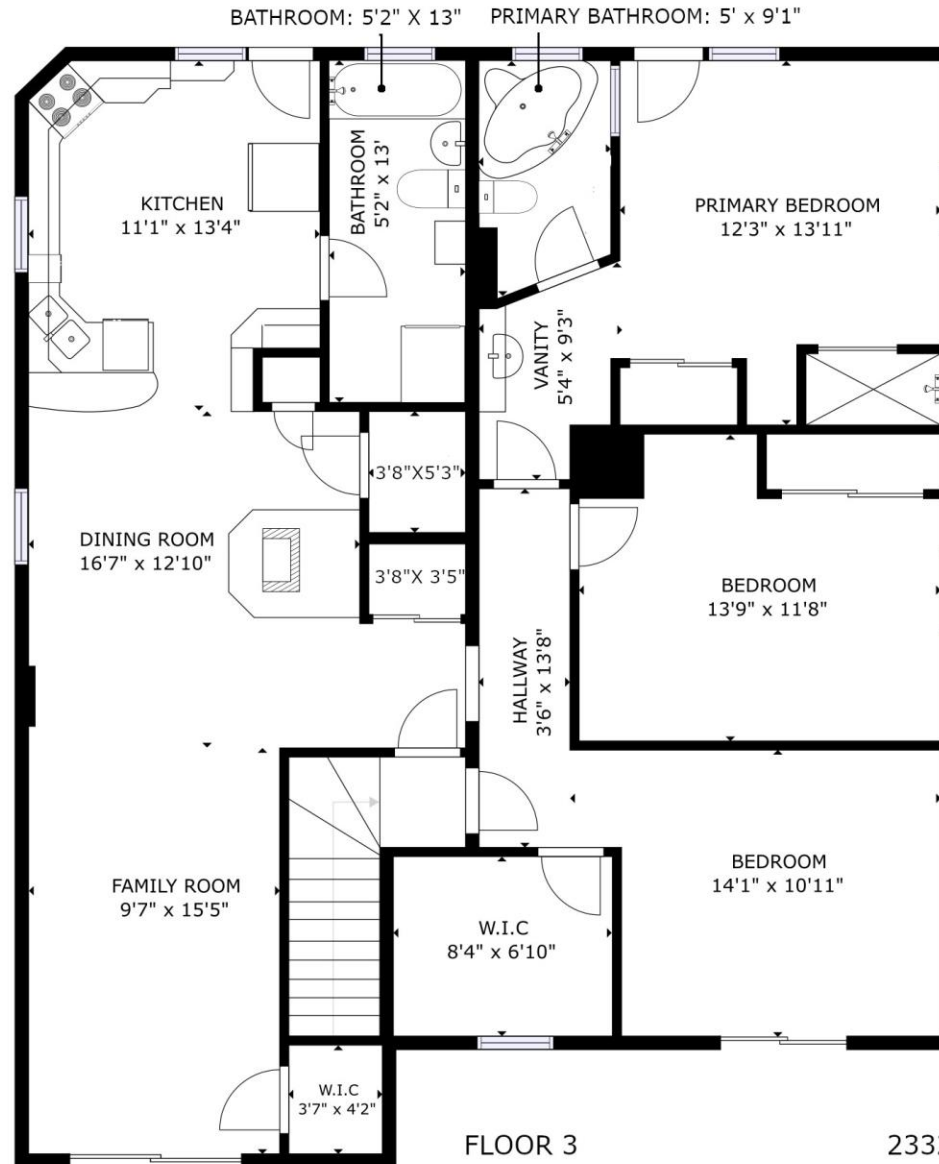

2332 MARIE-VICTORIN, LONGUEUIL

GROSS INTERNAL AREA  
 FLOOR 1: 1551 sq ft, FLOOR 2: 1622 sq ft, FLOOR 3: 1343 sq ft  
 TOTAL: 4516 sq ft  
 SIZES AND DIMENSIONS ARE APPROXIMATE, ACTUAL MAY VARY.

FLOOR 2

2332 MARIE-VICTORIN, LONGUEUIL

GROSS INTERNAL AREA

FLOOR 1: 1551 sq ft, FLOOR 2: 1622 sq ft, FLOOR 3: 1343 sq ft

TOTAL: 4516 sq ft

SIZES AND DIMENSIONS ARE APPROXIMATE, ACTUAL MAY VARY.

2332 MARIE-VICTORIN, LONGUEUIL

GROSS INTERNAL AREA  
 FLOOR 1: 1551 sq ft, FLOOR 2: 1622 sq ft, FLOOR 3: 1343 sq ft  
 TOTAL: 4516 sq ft  
 SIZES AND DIMENSIONS ARE APPROXIMATE, ACTUAL MAY VARY.