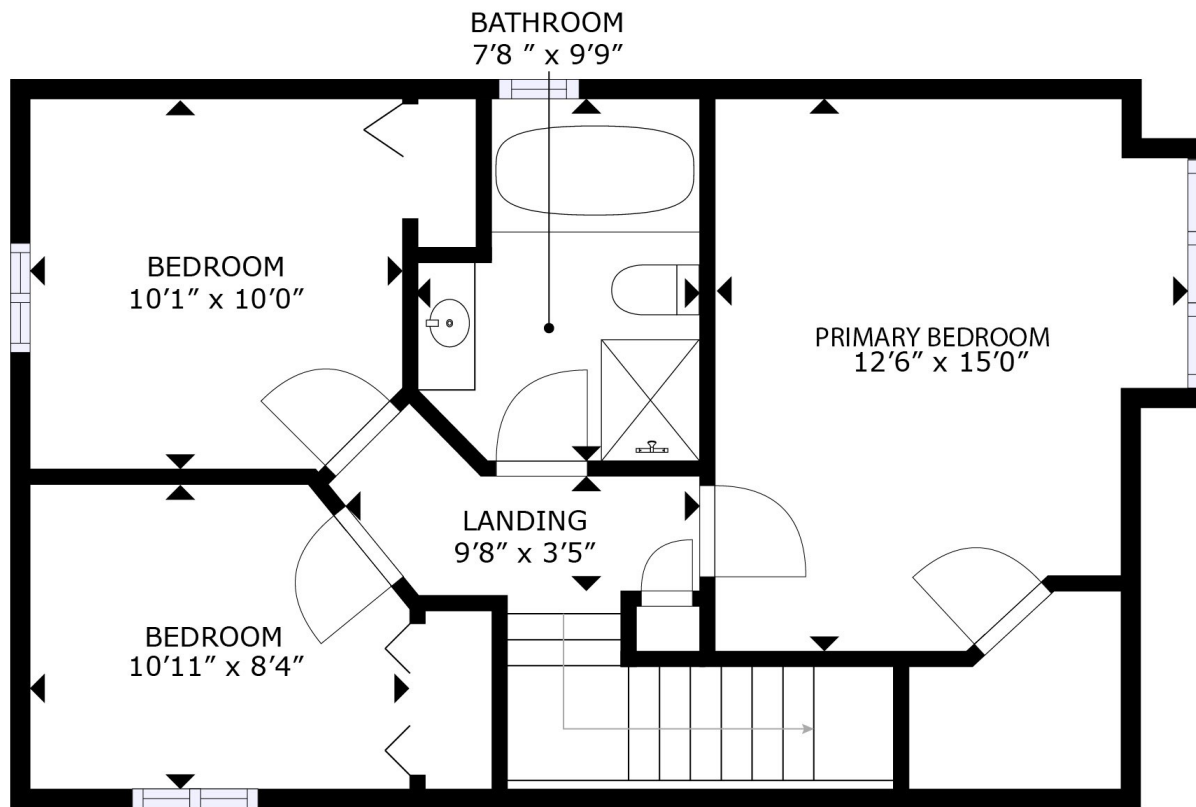

BASEMENT

GROSS INTERNAL AREA  
 BASEMENT: 556 sq. ft, 1ST FLOOR: 760 sq. ft  
 2ND FLOOR: 570 sq. ft, TOTAL: 1,886 sq. ft  
 EXCLUDED AREA: GARAGE: 242 sq. ft  
 SIZES AND DIMENSIONS ARE APPROXIMATE, ACTUAL MAY VARY.

514-500-5455  
 groupeimmosolutions.com  
 KW Connexion  
 Agence Immobilière

1ST FLOOR

GROSS INTERNAL AREA  
 BASEMENT: 556 sq. ft., 1ST FLOOR: 760 sq. ft  
 2ND FLOOR: 570 sq. ft., TOTAL: 1,886 sq. ft  
 EXCLUDED AREA: GARAGE: 242 sq. ft  
 SIZES AND DIMENSIONS ARE APPROXIMATE, ACTUAL MAY VARY.

514-500-5455  
 groupeimmosolutions.com  
 KW Connexion  
 Agence Immobilière

2ND FLOOR

GROSS INTERNAL AREA  
 BASEMENT: 556 sq. ft., 1ST FLOOR: 760 sq. ft  
 2ND FLOOR: 570 sq. ft, TOTAL: 1,886 sq. ft  
 EXCLUDED AREA: GARAGE: 242 sq. ft  
 SIZES AND DIMENSIONS ARE APPROXIMATE, ACTUAL MAY VARY.