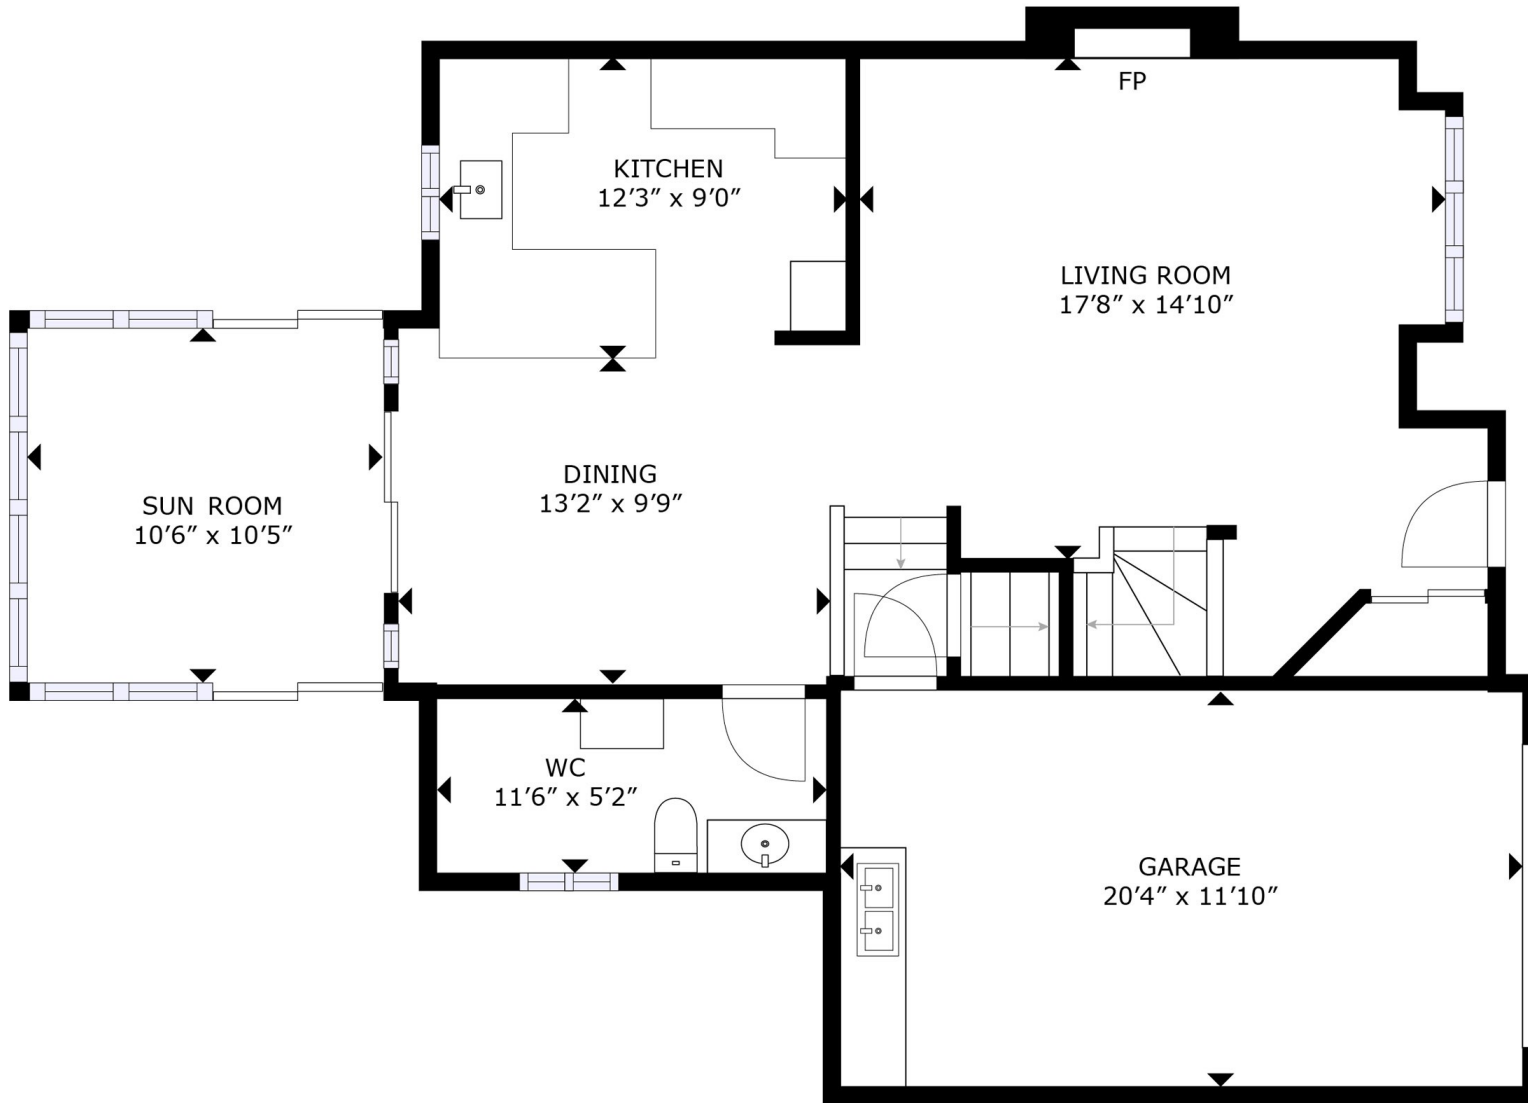

BASEMENT

GROSS INTERNAL AREA  
 BASEMENT: 556 sq. ft, 1ST FLOOR: 760 sq. ft  
 2ND FLOOR: 570 sq. ft, TOTAL: 1,886 sq. ft  
 EXCLUDED AREA: GARAGE: 242 sq. ft  
 SIZES AND DIMENSIONS ARE APPROXIMATE, ACTUAL MAY VARY.

514-500-5455  
 groupeimmosolutions.com  
 KW Connexion  
 Agence Immobilière

1ST FLOOR

GROSS INTERNAL AREA  
 BASEMENT: 556 sq. ft., 1ST FLOOR: 760 sq. ft  
 2ND FLOOR: 570 sq. ft., TOTAL: 1,886 sq. ft  
 EXCLUDED AREA: GARAGE: 242 sq. ft  
 SIZES AND DIMENSIONS ARE APPROXIMATE, ACTUAL MAY VARY.

514-500-5455  
 groupeimmosolutions.com  
 KW Connexion  
 Agence Immobilière

2ND FLOOR

GROSS INTERNAL AREA  
 BASEMENT: 556 sq. ft., 1ST FLOOR: 760 sq. ft  
 2ND FLOOR: 570 sq. ft, TOTAL: 1,886 sq. ft  
 EXCLUDED AREA: GARAGE: 242 sq. ft  
 SIZES AND DIMENSIONS ARE APPROXIMATE, ACTUAL MAY VARY.