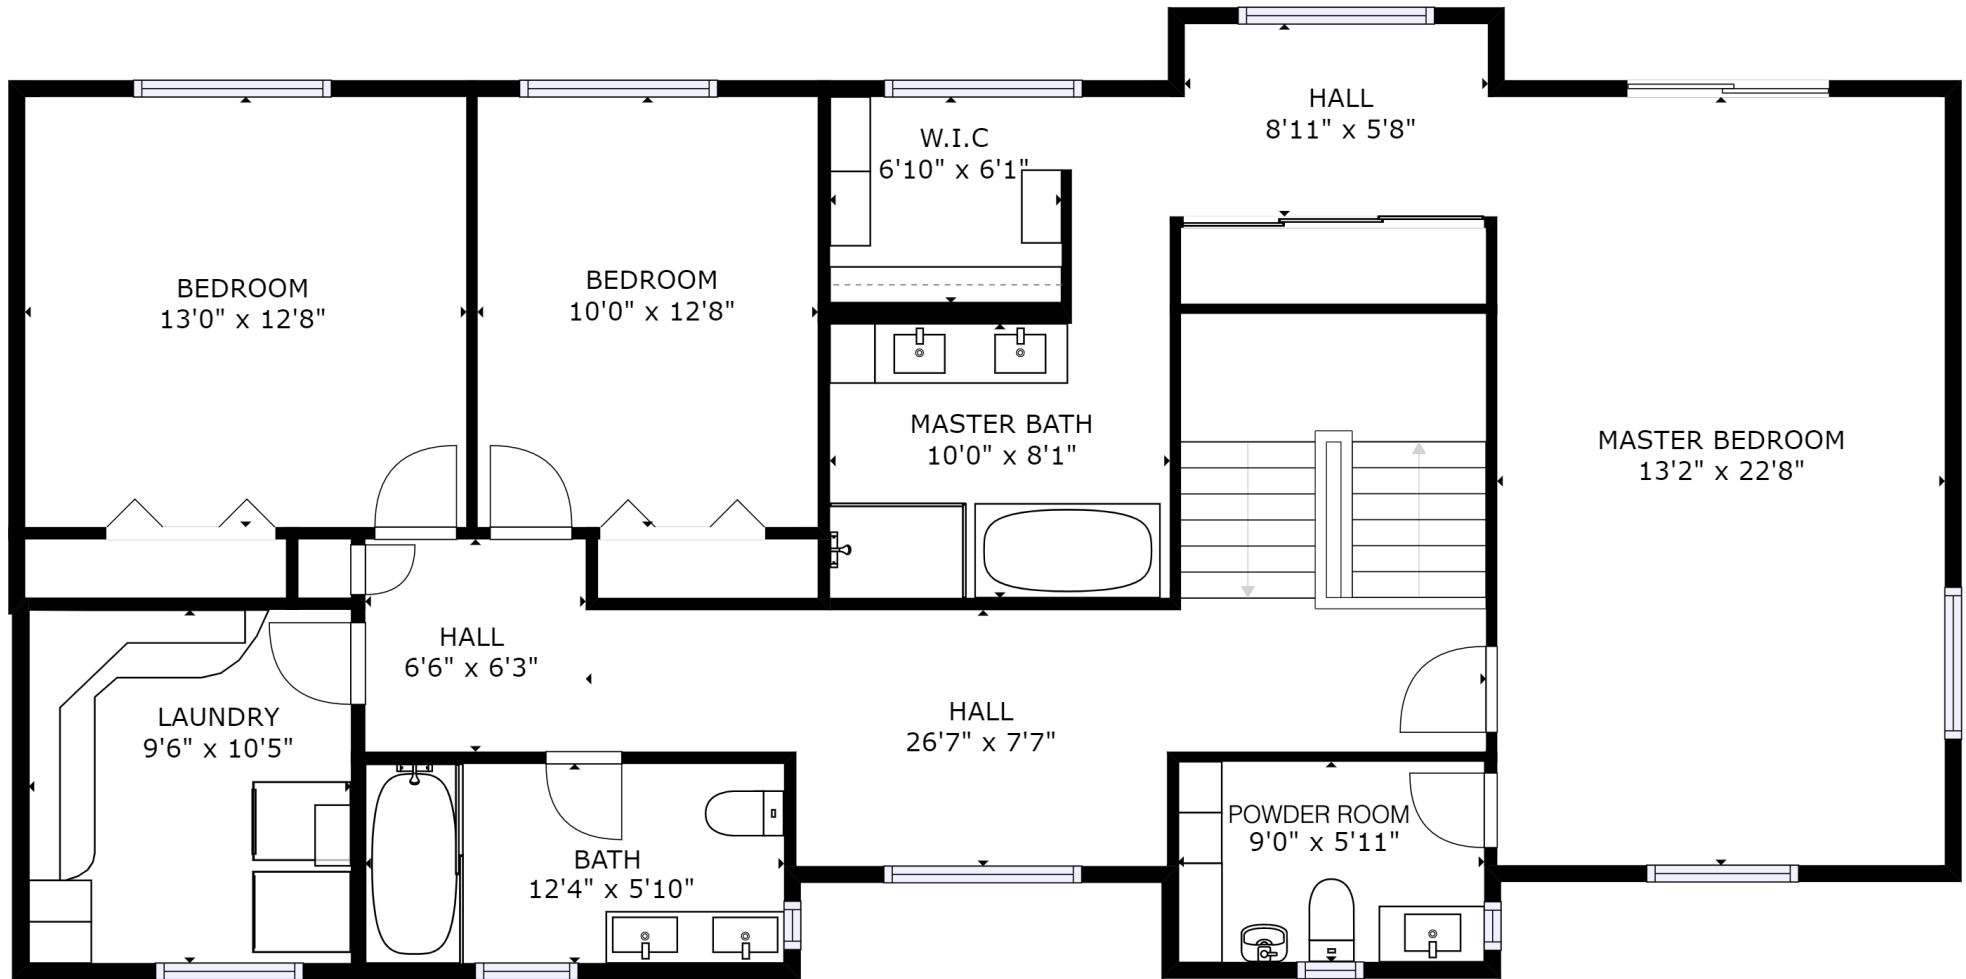

GROSS INTERNAL AREA  
 FLOOR 1: 1317 sq ft, FLOOR 2: 1467 sq ft  
 FLOOR 3: 1389 sq ft, EXCLUDED AREAS:  
 GARAGE: 530 sq ft  
 TOTAL: 4173 sq ft

SIZES AND DIMENSIONS ARE APPROXIMATE, ACTUAL MAY VARY.

FLOOR 1

GROSS INTERNAL AREA  
 FLOOR 1: 1317 sq ft, FLOOR 2: 1467 sq ft  
 FLOOR 3: 1389 sq ft, EXCLUDED AREAS:  
 GARAGE: 530 sq ft  
 TOTAL: 4173 sq ft

SIZES AND DIMENSIONS ARE APPROXIMATE, ACTUAL MAY VARY.

FLOOR 2

GROSS INTERNAL AREA  
 FLOOR 1: 1317 sq ft, FLOOR 2: 1467 sq ft  
 FLOOR 3: 1389 sq ft, EXCLUDED AREAS:  
 GARAGE: 530 sq ft  
 TOTAL: 4173 sq ft

SIZES AND DIMENSIONS ARE APPROXIMATE, ACTUAL MAY VARY.

FLOOR 3