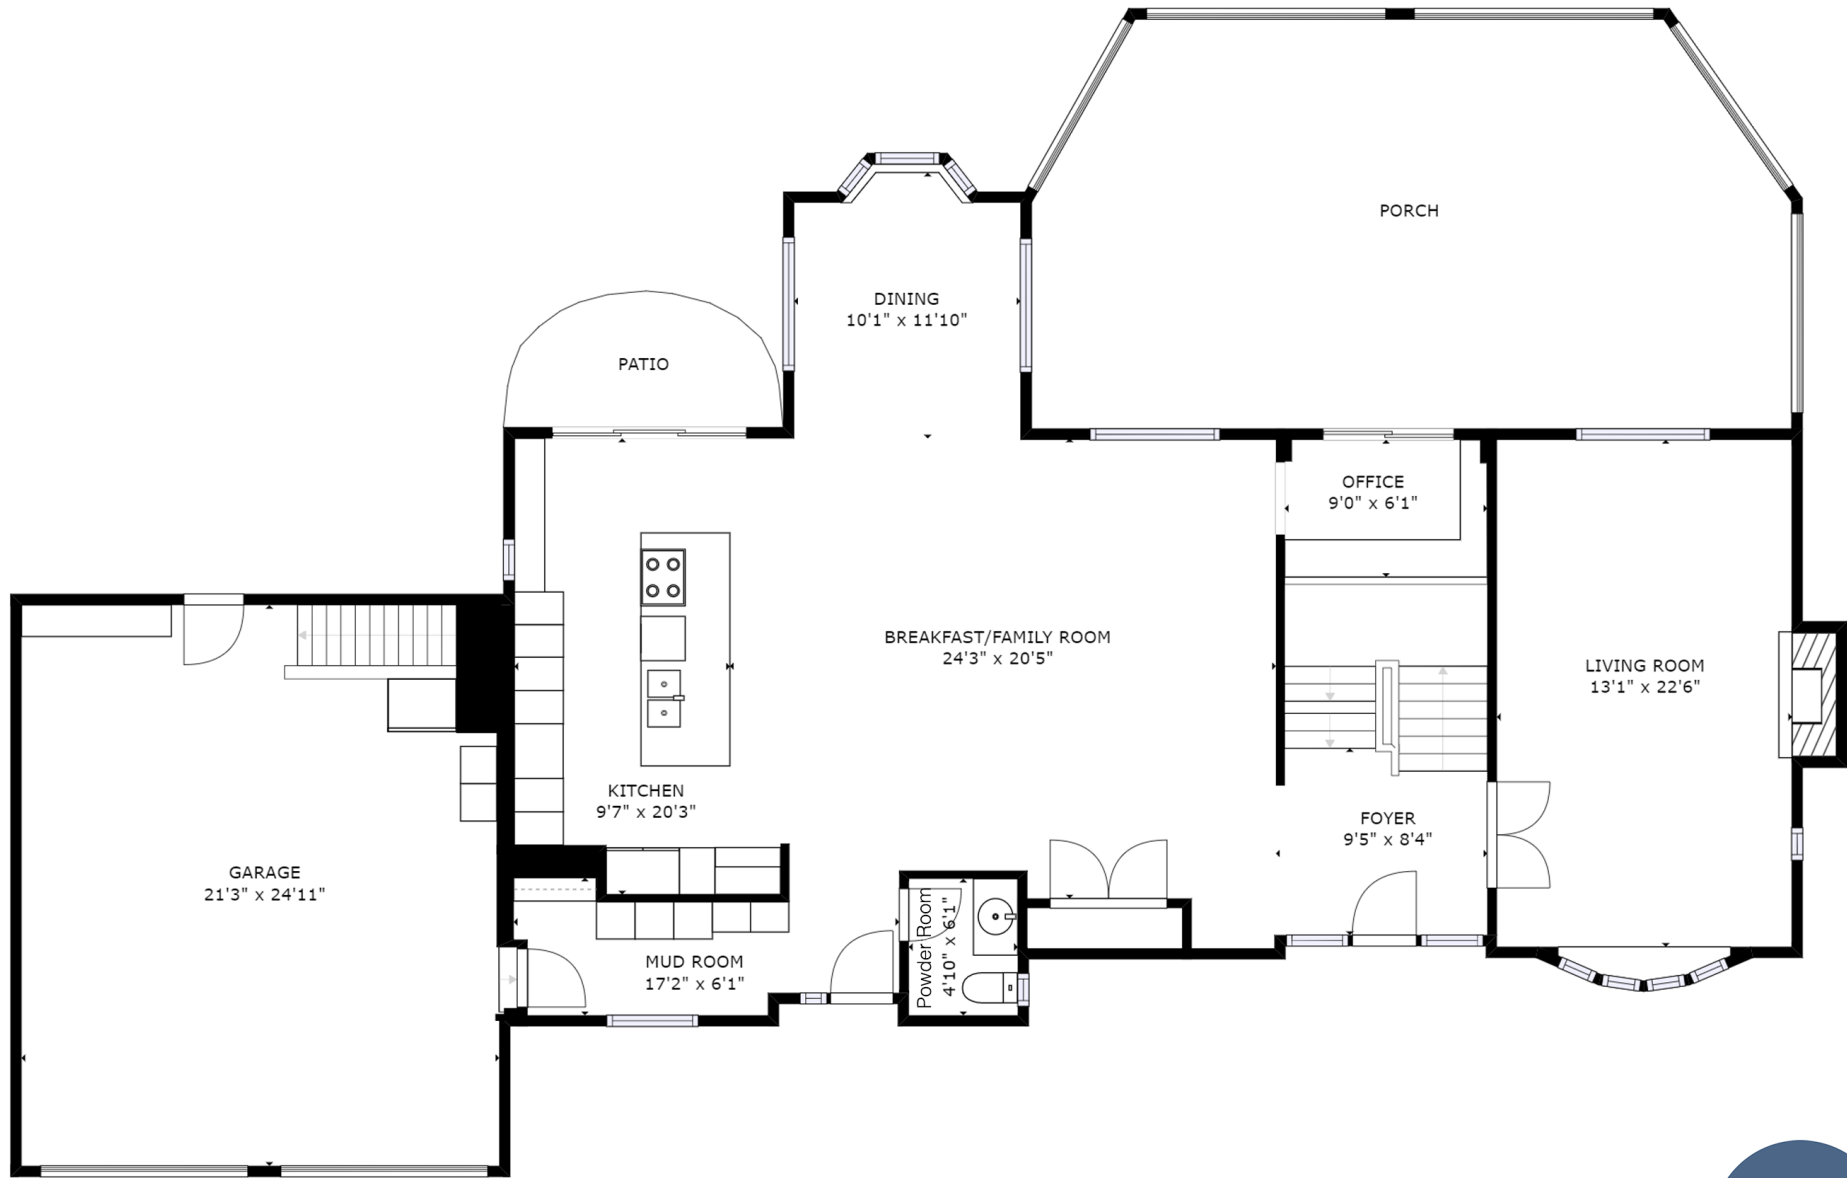

GROSS INTERNAL AREA  
 FLOOR 1: 1317 sq ft, FLOOR 2: 1467 sq ft  
 FLOOR 3: 1389 sq ft, EXCLUDED AREAS:  
 GARAGE: 530 sq ft  
 TOTAL: 4173 sq ft

SIZES AND DIMENSIONS ARE APPROXIMATE, ACTUAL MAY VARY.

FLOOR 1

GROSS INTERNAL AREA  
 FLOOR 1: 1317 sq ft, FLOOR 2: 1467 sq ft  
 FLOOR 3: 1389 sq ft, EXCLUDED AREAS:  
 GARAGE: 530 sq ft  
 TOTAL: 4173 sq ft

SIZES AND DIMENSIONS ARE APPROXIMATE, ACTUAL MAY VARY.

FLOOR 2

GROSS INTERNAL AREA  
 FLOOR 1: 1317 sq ft, FLOOR 2: 1467 sq ft  
 FLOOR 3: 1389 sq ft, EXCLUDED AREAS:  
 GARAGE: 530 sq ft  
 TOTAL: 4173 sq ft

SIZES AND DIMENSIONS ARE APPROXIMATE, ACTUAL MAY VARY.

FLOOR 3