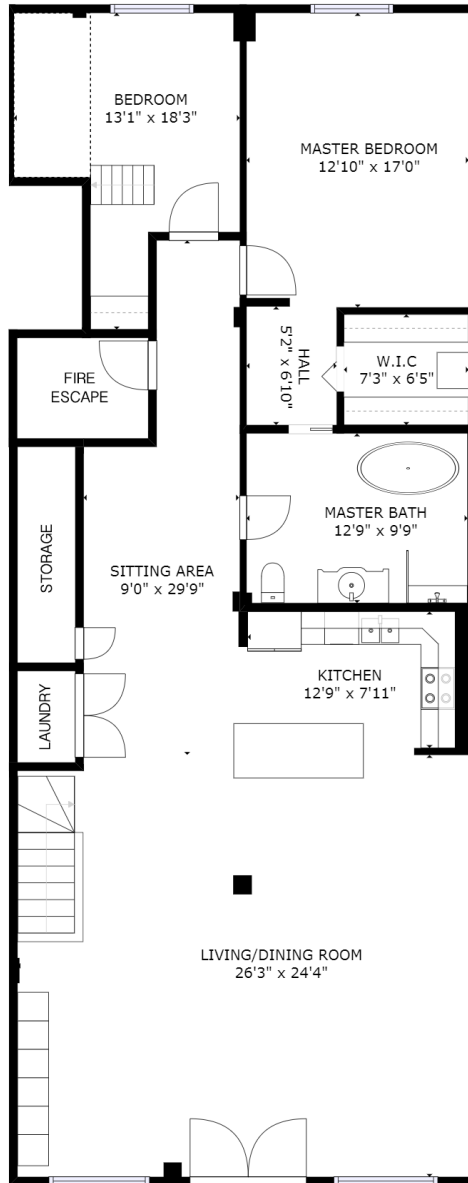

GROSS INTERNAL AREA
FLOOR 1: 490 sq ft, FLOOR 2: 1719 sq ft
TOTAL: 2209 sq ft

SIZES AND DIMENSIONS ARE APPROXIMATE, ACTUAL MAY VARY.

FLOOR 1

GROSS INTERNAL AREA
 FLOOR 1: 490 sq ft, FLOOR 2: 1719 sq ft
 TOTAL: 2209 sq ft

SIZES AND DIMENSIONS ARE APPROXIMATE, ACTUAL MAY VARY.

FLOOR 2