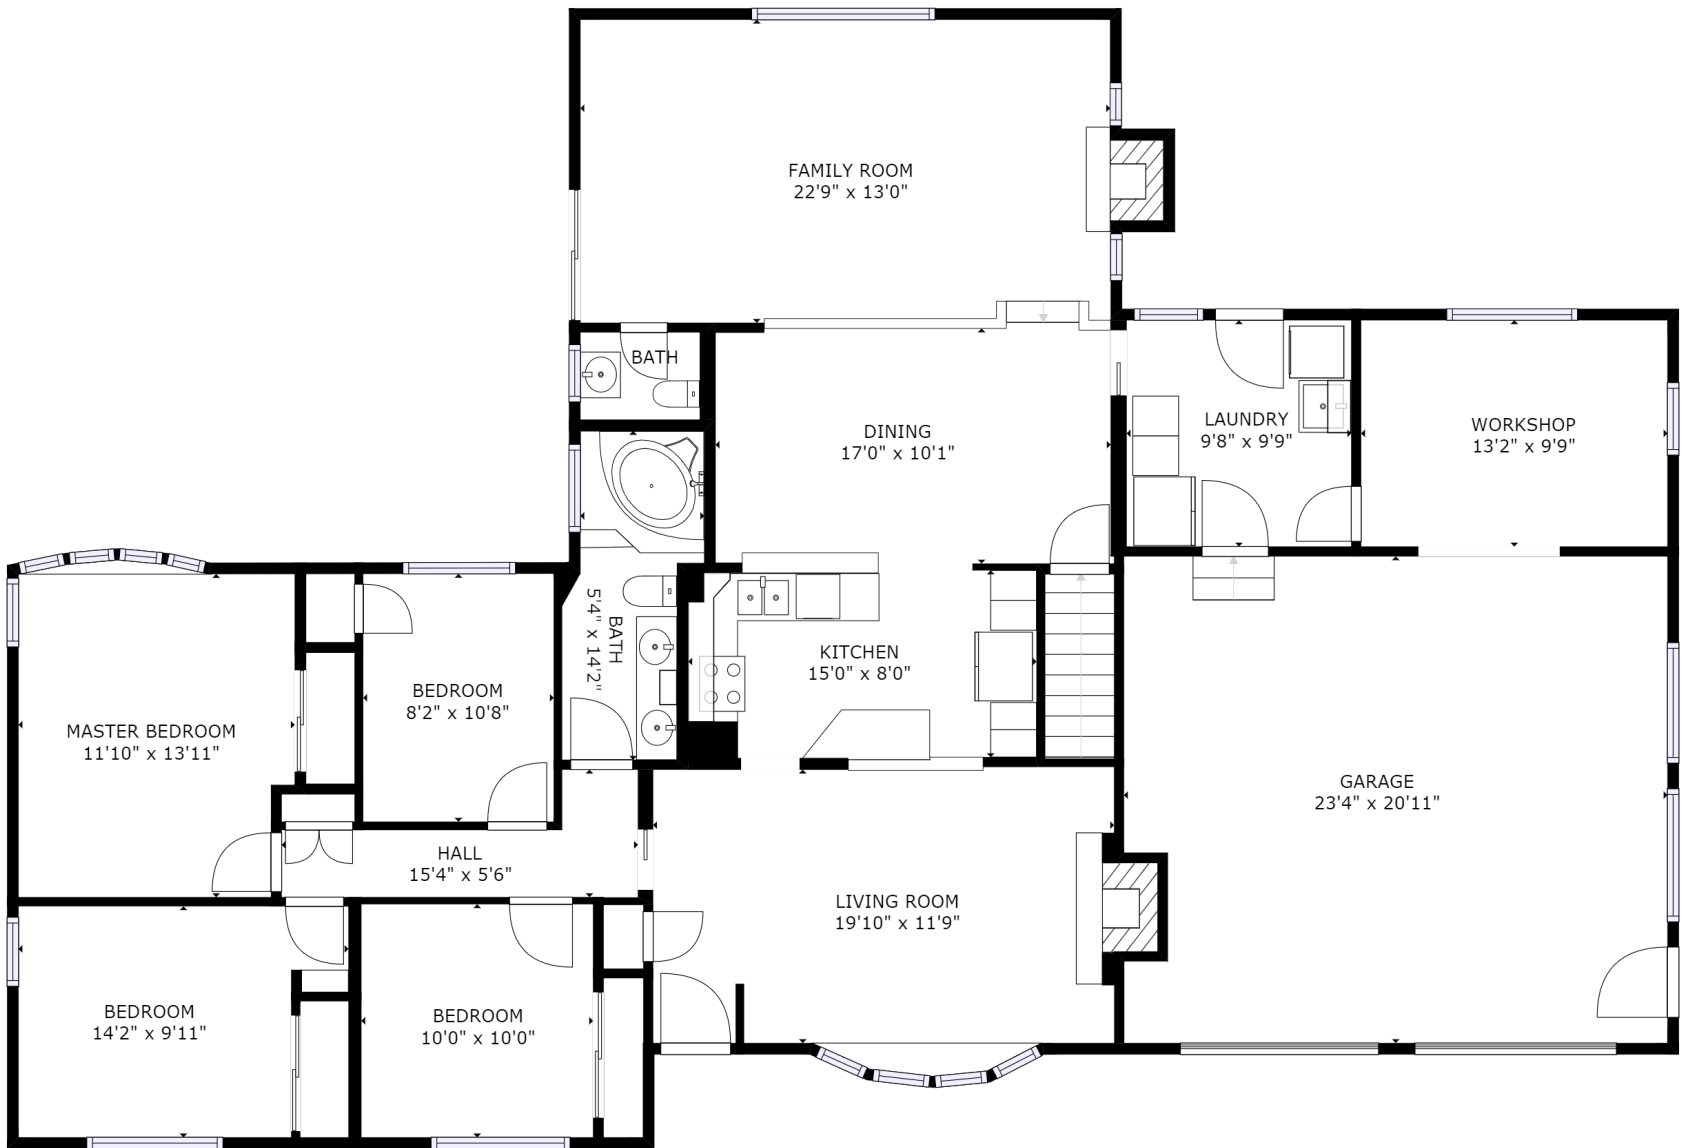

FLOOR 1

GROSS INTERNAL AREA
 FLOOR 1: 843 sq ft, FLOOR 2: 1863 sq ft
 EXCLUDED AREAS: , GARAGE: 480 sq ft
 TOTAL: 2705 sq ft

SIZES AND DIMENSIONS ARE APPROXIMATE, ACTUAL MAY VARY.

GROSS INTERNAL AREA
 FLOOR 1: 843 sq ft, FLOOR 2: 1863 sq ft
 EXCLUDED AREAS: , GARAGE: 480 sq ft
 TOTAL: 2705 sq ft

SIZES AND DIMENSIONS ARE APPROXIMATE, ACTUAL MAY VARY.