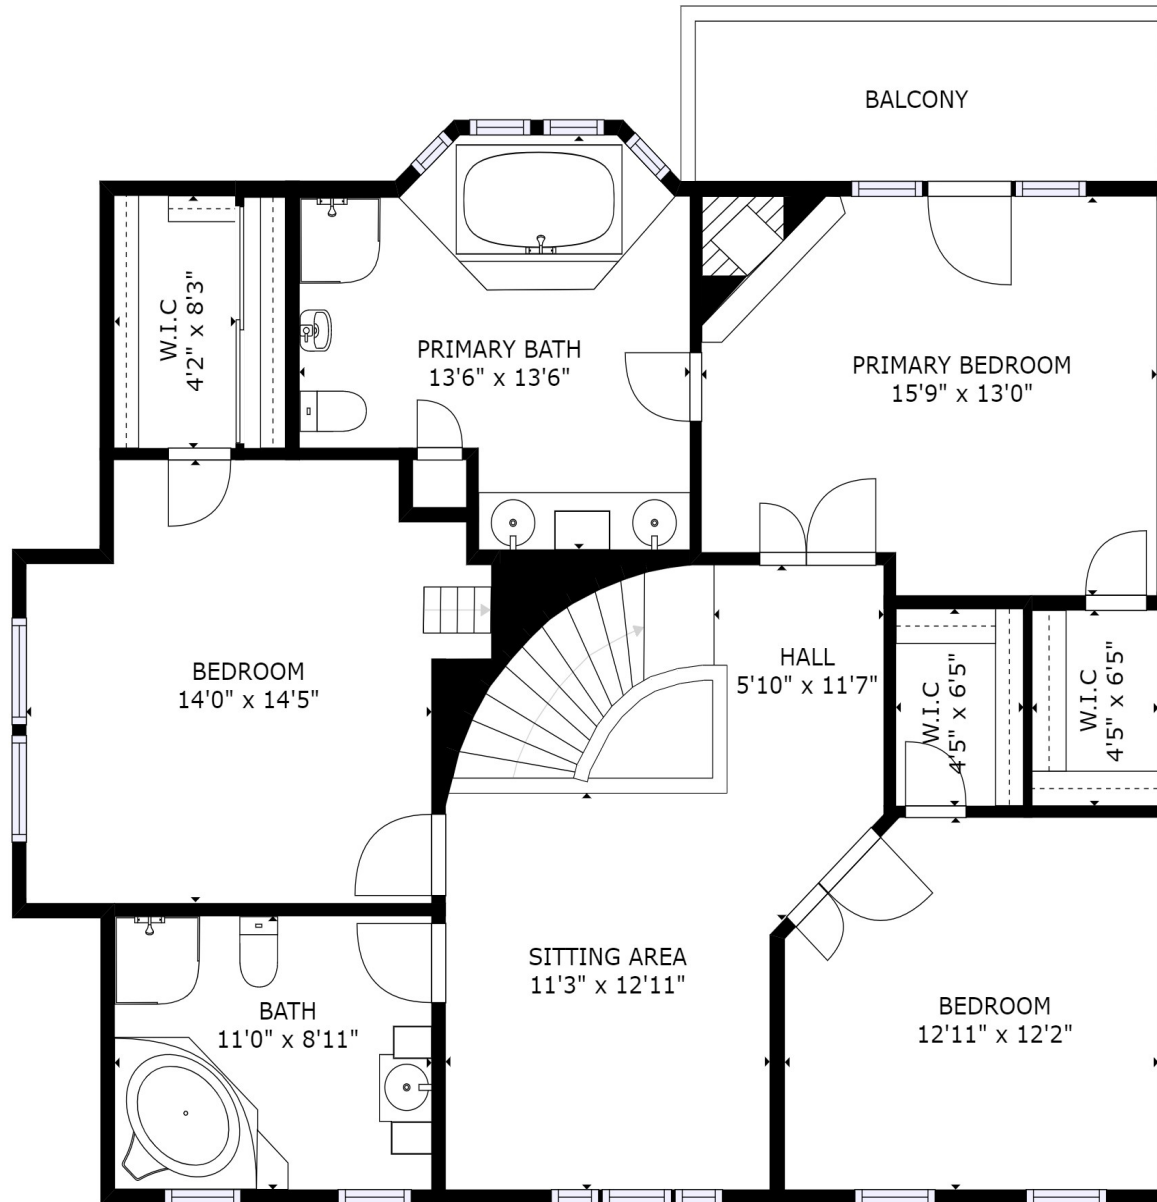

GROSS INTERNAL AREA  
 FLOOR 1: 1191 sq. ft, FLOOR 2: 1247 sq. ft  
 FLOOR 3: 1210 sq. ft, FLOOR 4: 331 sq. ft  
 EXCLUDED AREAS: , GARAGE: 745 sq. ft  
 TOTAL: 3979 sq. ft

SIZES AND DIMENSIONS ARE APPROXIMATE, ACTUAL MAY VARY.

FLOOR 1

514-500-5455  
 groupeimmosolutions.com  
 KW Connexion  
 Agence Immobilière

FLOOR 2

GROSS INTERNAL AREA  
 FLOOR 1: 1191 sq. ft, FLOOR 2: 1247 sq. ft  
 FLOOR 3: 1210 sq. ft, FLOOR 4: 331 sq. ft  
 EXCLUDED AREAS: , GARAGE: 745 sq. ft  
 TOTAL: 3979 sq. ft

SIZES AND DIMENSIONS ARE APPROXIMATE, ACTUAL MAY VARY.

514-500-5455  
 groupeimmosolutions.com  
 KW Connexion  
 Agence Immobilière

FLOOR 3

GROSS INTERNAL AREA  
 FLOOR 1: 1191 sq. ft, FLOOR 2: 1247 sq. ft  
 FLOOR 3: 1210 sq. ft, FLOOR 4: 331 sq. ft  
 EXCLUDED AREAS: , GARAGE: 745 sq. ft  
 TOTAL: 3979 sq. ft  
 SIZES AND DIMENSIONS ARE APPROXIMATE, ACTUAL MAY VARY.

514-500-5455  
 groupeimmosolutions.com  
 KW Connexion  
 Agence Immobilière

SITTING ROOM  
20'5" x 22'10"

GROSS INTERNAL AREA  
FLOOR 1: 1191 sq. ft, FLOOR 2: 1247 sq. ft  
FLOOR 3: 1210 sq. ft, FLOOR 4: 331 sq. ft  
EXCLUDED AREAS: , GARAGE: 745 sq. ft  
TOTAL: 3979 sq. ft