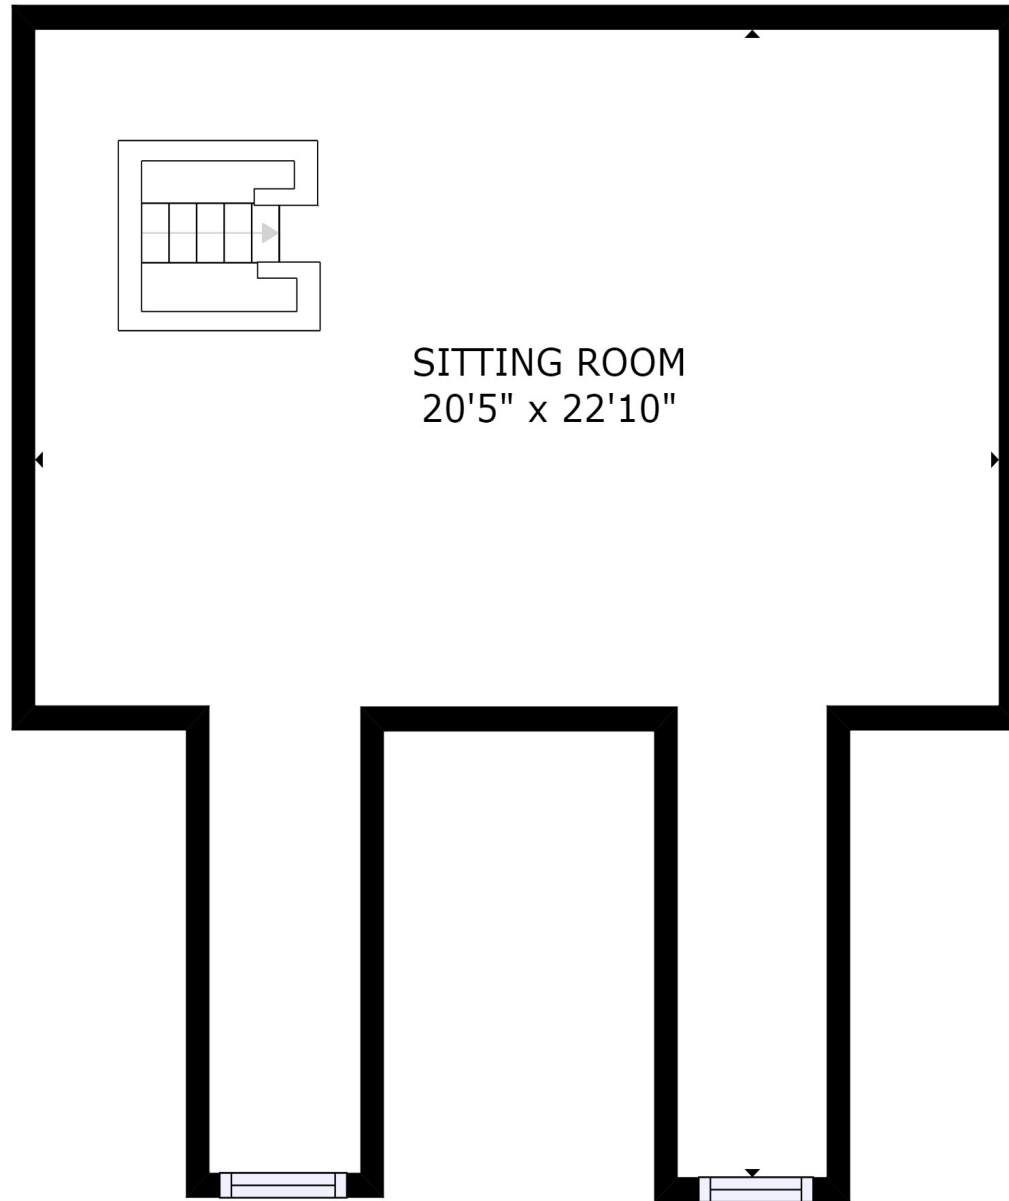

GROSS INTERNAL AREA  
 FLOOR 1: 1191 sq. ft, FLOOR 2: 1247 sq. ft  
 FLOOR 3: 1210 sq. ft, FLOOR 4: 331 sq. ft  
 EXCLUDED AREAS: , GARAGE: 745 sq. ft  
 TOTAL: 3979 sq. ft

SIZES AND DIMENSIONS ARE APPROXIMATE, ACTUAL MAY VARY.

FLOOR 1

514-500-5455  
 groupeimmosolutions.com  
 KW Connexion  
 Agence Immobilière

FLOOR 2

GROSS INTERNAL AREA  
 FLOOR 1: 1191 sq. ft, FLOOR 2: 1247 sq. ft  
 FLOOR 3: 1210 sq. ft, FLOOR 4: 331 sq. ft  
 EXCLUDED AREAS: , GARAGE: 745 sq. ft  
 TOTAL: 3979 sq. ft

SIZES AND DIMENSIONS ARE APPROXIMATE, ACTUAL MAY VARY.

514-500-5455  
 groupeimmosolutions.com  
 KW Connexion  
 Agence Immobilière

FLOOR 3

GROSS INTERNAL AREA  
 FLOOR 1: 1191 sq. ft, FLOOR 2: 1247 sq. ft  
 FLOOR 3: 1210 sq. ft, FLOOR 4: 331 sq. ft  
 EXCLUDED AREAS: , GARAGE: 745 sq. ft  
 TOTAL: 3979 sq. ft  
 SIZES AND DIMENSIONS ARE APPROXIMATE, ACTUAL MAY VARY.

514-500-5455  
 groupeimmosolutions.com  
 KW Connexion  
 Agence Immobilière

SITTING ROOM  
20'5" x 22'10"

GROSS INTERNAL AREA  
FLOOR 1: 1191 sq. ft, FLOOR 2: 1247 sq. ft  
FLOOR 3: 1210 sq. ft, FLOOR 4: 331 sq. ft  
EXCLUDED AREAS: , GARAGE: 745 sq. ft  
TOTAL: 3979 sq. ft