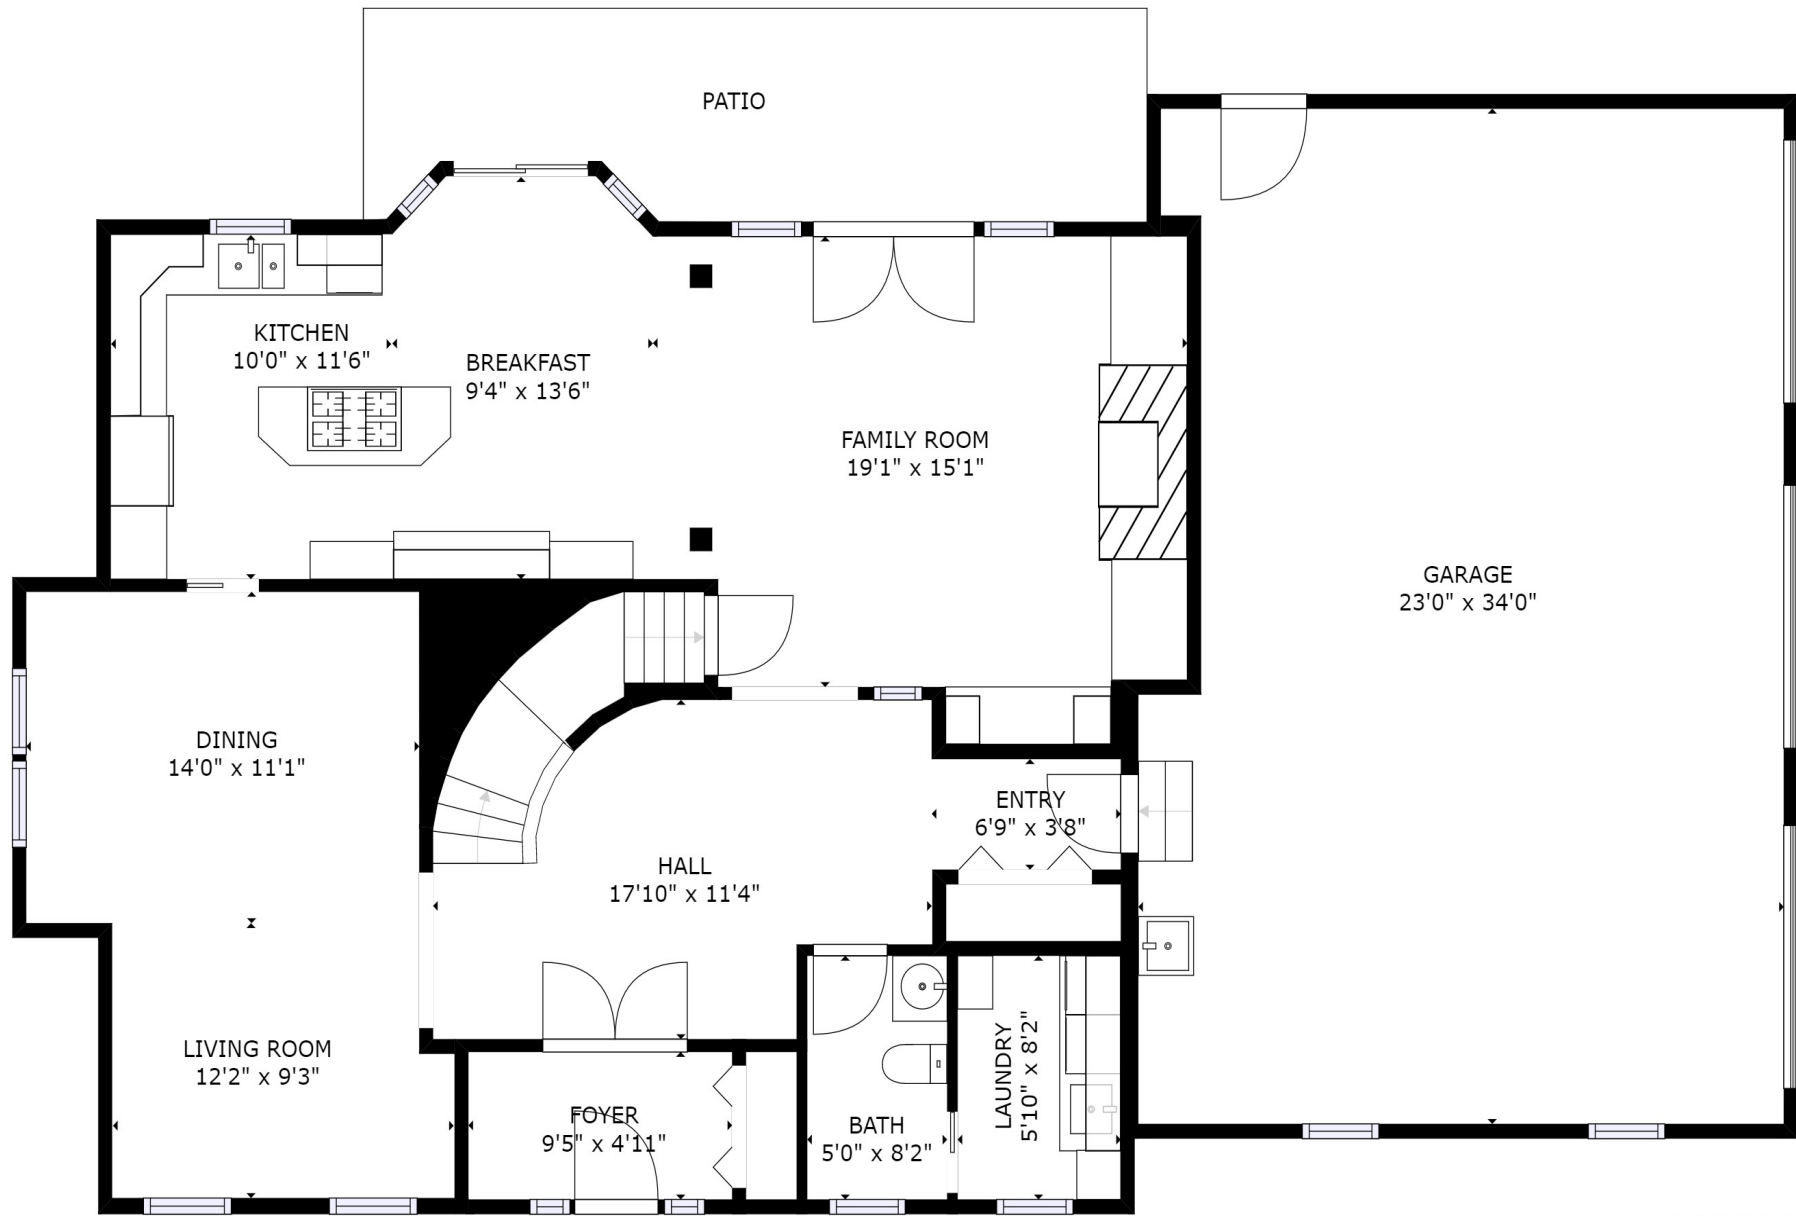

GROSS INTERNAL AREA  
 FLOOR 1: 1191 sq. ft, FLOOR 2: 1247 sq. ft  
 FLOOR 3: 1210 sq. ft, FLOOR 4: 331 sq. ft  
 EXCLUDED AREAS: , GARAGE: 745 sq. ft  
 TOTAL: 3979 sq. ft

SIZES AND DIMENSIONS ARE APPROXIMATE, ACTUAL MAY VARY.

FLOOR 1

514-500-5455  
 groupeimmosolutions.com  
 KW Connexion  
 Agence Immobilière

FLOOR 2

GROSS INTERNAL AREA  
 FLOOR 1: 1191 sq. ft, FLOOR 2: 1247 sq. ft  
 FLOOR 3: 1210 sq. ft, FLOOR 4: 331 sq. ft  
 EXCLUDED AREAS: , GARAGE: 745 sq. ft  
 TOTAL: 3979 sq. ft

SIZES AND DIMENSIONS ARE APPROXIMATE, ACTUAL MAY VARY.

514-500-5455  
 groupeimmosolutions.com  
 KW Connexion  
 Agence Immobilière

FLOOR 3

GROSS INTERNAL AREA  
 FLOOR 1: 1191 sq. ft, FLOOR 2: 1247 sq. ft  
 FLOOR 3: 1210 sq. ft, FLOOR 4: 331 sq. ft  
 EXCLUDED AREAS: , GARAGE: 745 sq. ft  
 TOTAL: 3979 sq. ft  
 SIZES AND DIMENSIONS ARE APPROXIMATE, ACTUAL MAY VARY.

514-500-5455  
 groupeimmosolutions.com  
 KW Connexion  
 Agence Immobilière

SITTING ROOM  
20'5" x 22'10"

GROSS INTERNAL AREA  
FLOOR 1: 1191 sq. ft, FLOOR 2: 1247 sq. ft  
FLOOR 3: 1210 sq. ft, FLOOR 4: 331 sq. ft  
EXCLUDED AREAS: , GARAGE: 745 sq. ft  
TOTAL: 3979 sq. ft