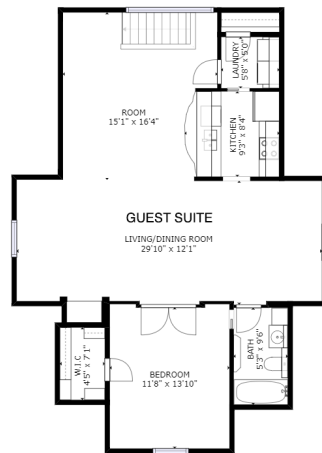

GROSS INTERNAL AREA
 FLOOR 1: 2856 sq ft, FLOOR 2: 3574 sq ft
 FLOOR 3: 3855 sq ft, EXCLUDED AREAS:
 GARAGE: 2253 sq ft
 TOTAL: 10285 sq ft

SIZES AND DIMENSIONS ARE APPROXIMATE, ACTUAL MAY VARY.

FLOOR 1

MARIE-
 YVONNE
 PAINT

GROSS INTERNAL AREA
 FLOOR 1: 2856 sq ft, FLOOR 2: 3574 sq ft
 FLOOR 3: 3855 sq ft, EXCLUDED AREAS:
 GARAGE: 2253 sq ft
 TOTAL: 10285 sq ft

SIZES AND DIMENSIONS ARE APPROXIMATE, ACTUAL MAY VARY.

FLOOR 2

MARIE-
 YVONNE
 PAINT

GROSS INTERNAL AREA
 FLOOR 1: 2856 sq ft, FLOOR 2: 3574 sq ft
 FLOOR 3: 3855 sq ft, EXCLUDED AREAS:
 GARAGE: 2253 sq ft
 TOTAL: 10285 sq ft

SIZES AND DIMENSIONS ARE APPROXIMATE, ACTUAL MAY VARY.