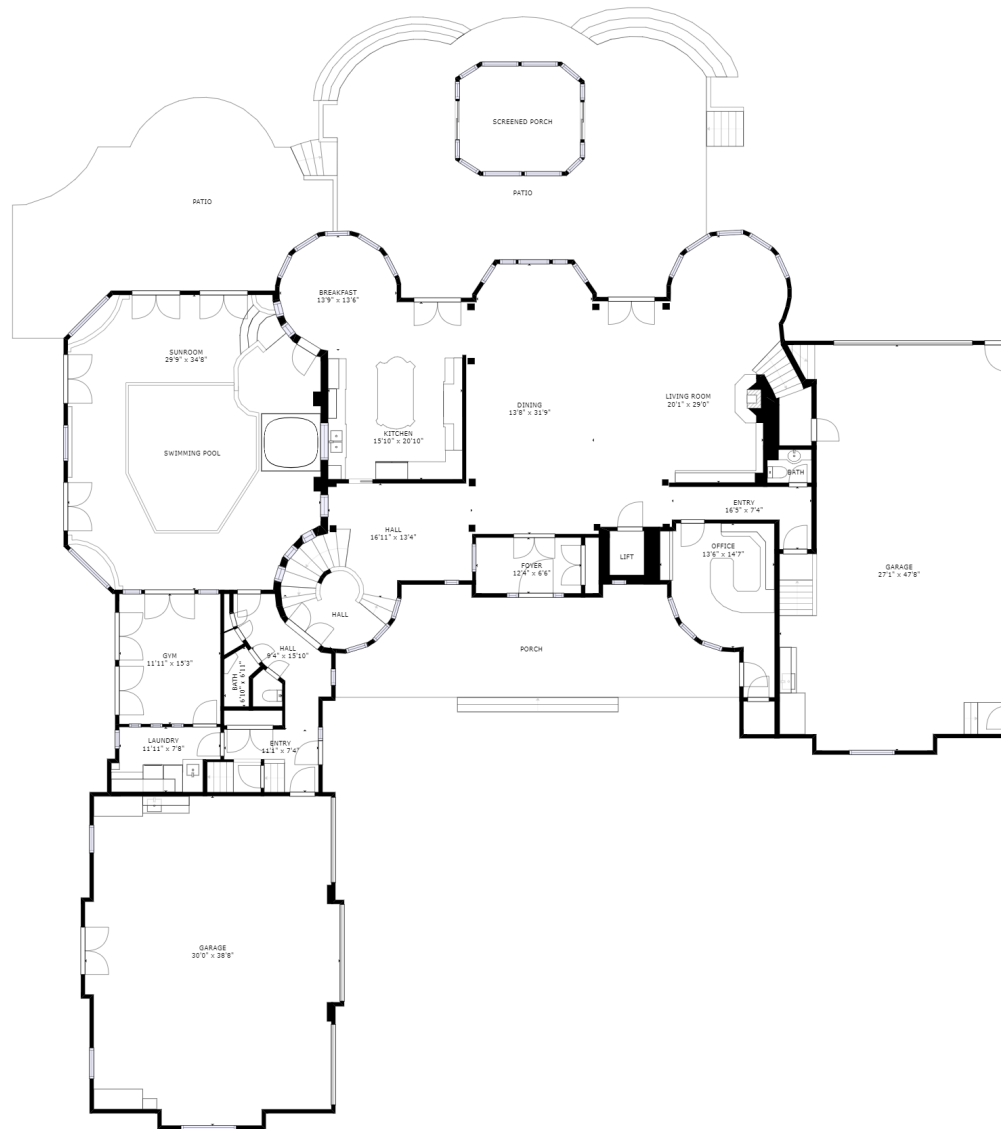

GROSS INTERNAL AREA
 FLOOR 1: 2856 sq ft, FLOOR 2: 3574 sq ft
 FLOOR 3: 3855 sq ft, EXCLUDED AREAS:
 GARAGE: 2253 sq ft
 TOTAL: 10285 sq ft

SIZES AND DIMENSIONS ARE APPROXIMATE, ACTUAL MAY VARY.

FLOOR 1

MARIE-
 YVONNE
 PAINT

GROSS INTERNAL AREA
 FLOOR 1: 2856 sq ft, FLOOR 2: 3574 sq ft
 FLOOR 3: 3855 sq ft, EXCLUDED AREAS:
 GARAGE: 2253 sq ft
 TOTAL: 10285 sq ft

SIZES AND DIMENSIONS ARE APPROXIMATE, ACTUAL MAY VARY.

FLOOR 2

MARIE-
 YVONNE
 PAINT

GROSS INTERNAL AREA
 FLOOR 1: 2856 sq ft, FLOOR 2: 3574 sq ft
 FLOOR 3: 3855 sq ft, EXCLUDED AREAS:
 GARAGE: 2253 sq ft
 TOTAL: 10285 sq ft

SIZES AND DIMENSIONS ARE APPROXIMATE, ACTUAL MAY VARY.

FLOOR 3

MARIE-
 YVONNE
 PAINT