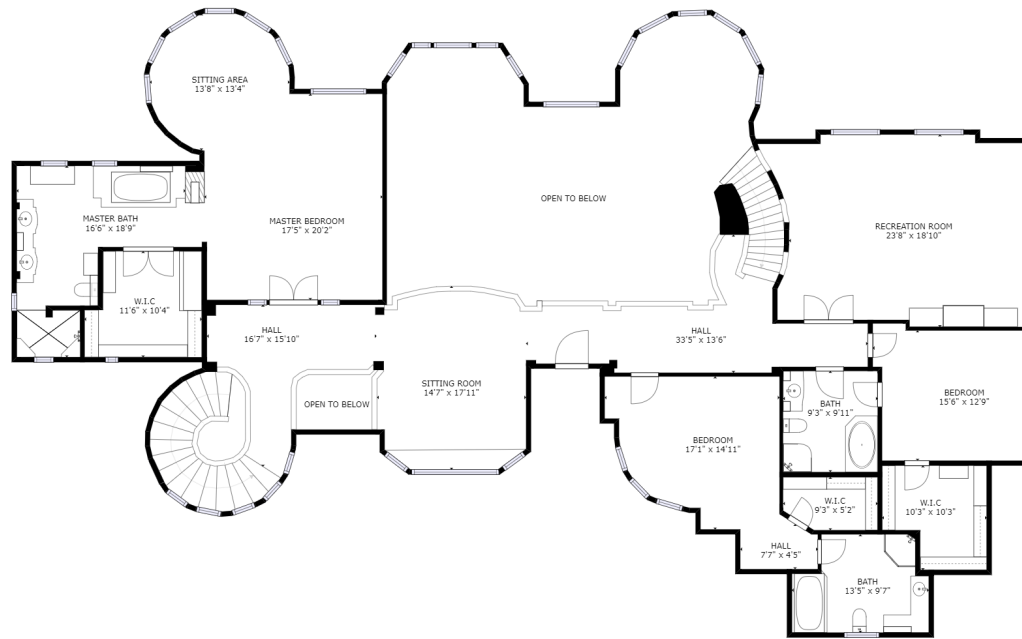

GROSS INTERNAL AREA
 FLOOR 1: 2856 sq ft, FLOOR 2: 3574 sq ft
 FLOOR 3: 3855 sq ft, EXCLUDED AREAS:
 GARAGE: 2253 sq ft
 TOTAL: 10285 sq ft

SIZES AND DIMENSIONS ARE APPROXIMATE, ACTUAL MAY VARY.

FLOOR 1

MARIE-
 YVONNE
 PAINT

GROSS INTERNAL AREA
 FLOOR 1: 2856 sq ft, FLOOR 2: 3574 sq ft
 FLOOR 3: 3855 sq ft, EXCLUDED AREAS:
 GARAGE: 2253 sq ft
 TOTAL: 10285 sq ft

SIZES AND DIMENSIONS ARE APPROXIMATE, ACTUAL MAY VARY.

FLOOR 2

MARIE-
 YVONNE
 PAINT

GROSS INTERNAL AREA
 FLOOR 1: 2856 sq ft, FLOOR 2: 3574 sq ft
 FLOOR 3: 3855 sq ft, EXCLUDED AREAS:
 GARAGE: 2253 sq ft
 TOTAL: 10285 sq ft

SIZES AND DIMENSIONS ARE APPROXIMATE, ACTUAL MAY VARY.