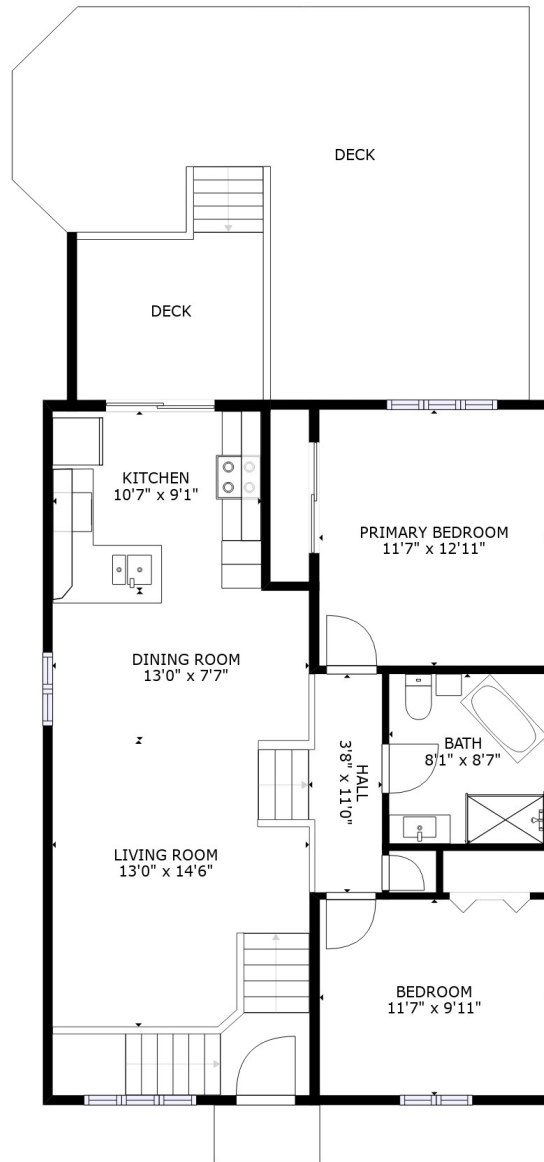

3197 CANARDIERE, VAUDREUIL
 FLOOR 1

GROSS INTERNAL AREA
 FLOOR 1: 677 sq. ft, FLOOR 2: 862 sq. ft
 EXCLUDED AREAS: , GARAGE: 133 sq. ft
 DECK: 466 sq. ft
 TOTAL: 1539 sq. ft
 SIZES AND DIMENSIONS ARE APPROXIMATE, ACTUAL MAY VARY.

3197 CANARDIERE, VAUDREUIL
 FLOOR 2

GROSS INTERNAL AREA
 FLOOR 1: 677 sq. ft, FLOOR 2: 862 sq. ft
 EXCLUDED AREAS: , GARAGE: 133 sq. ft
 DECK: 466 sq. ft
 TOTAL: 1539 sq. ft

SIZES AND DIMENSIONS ARE APPROXIMATE, ACTUAL MAY VARY.