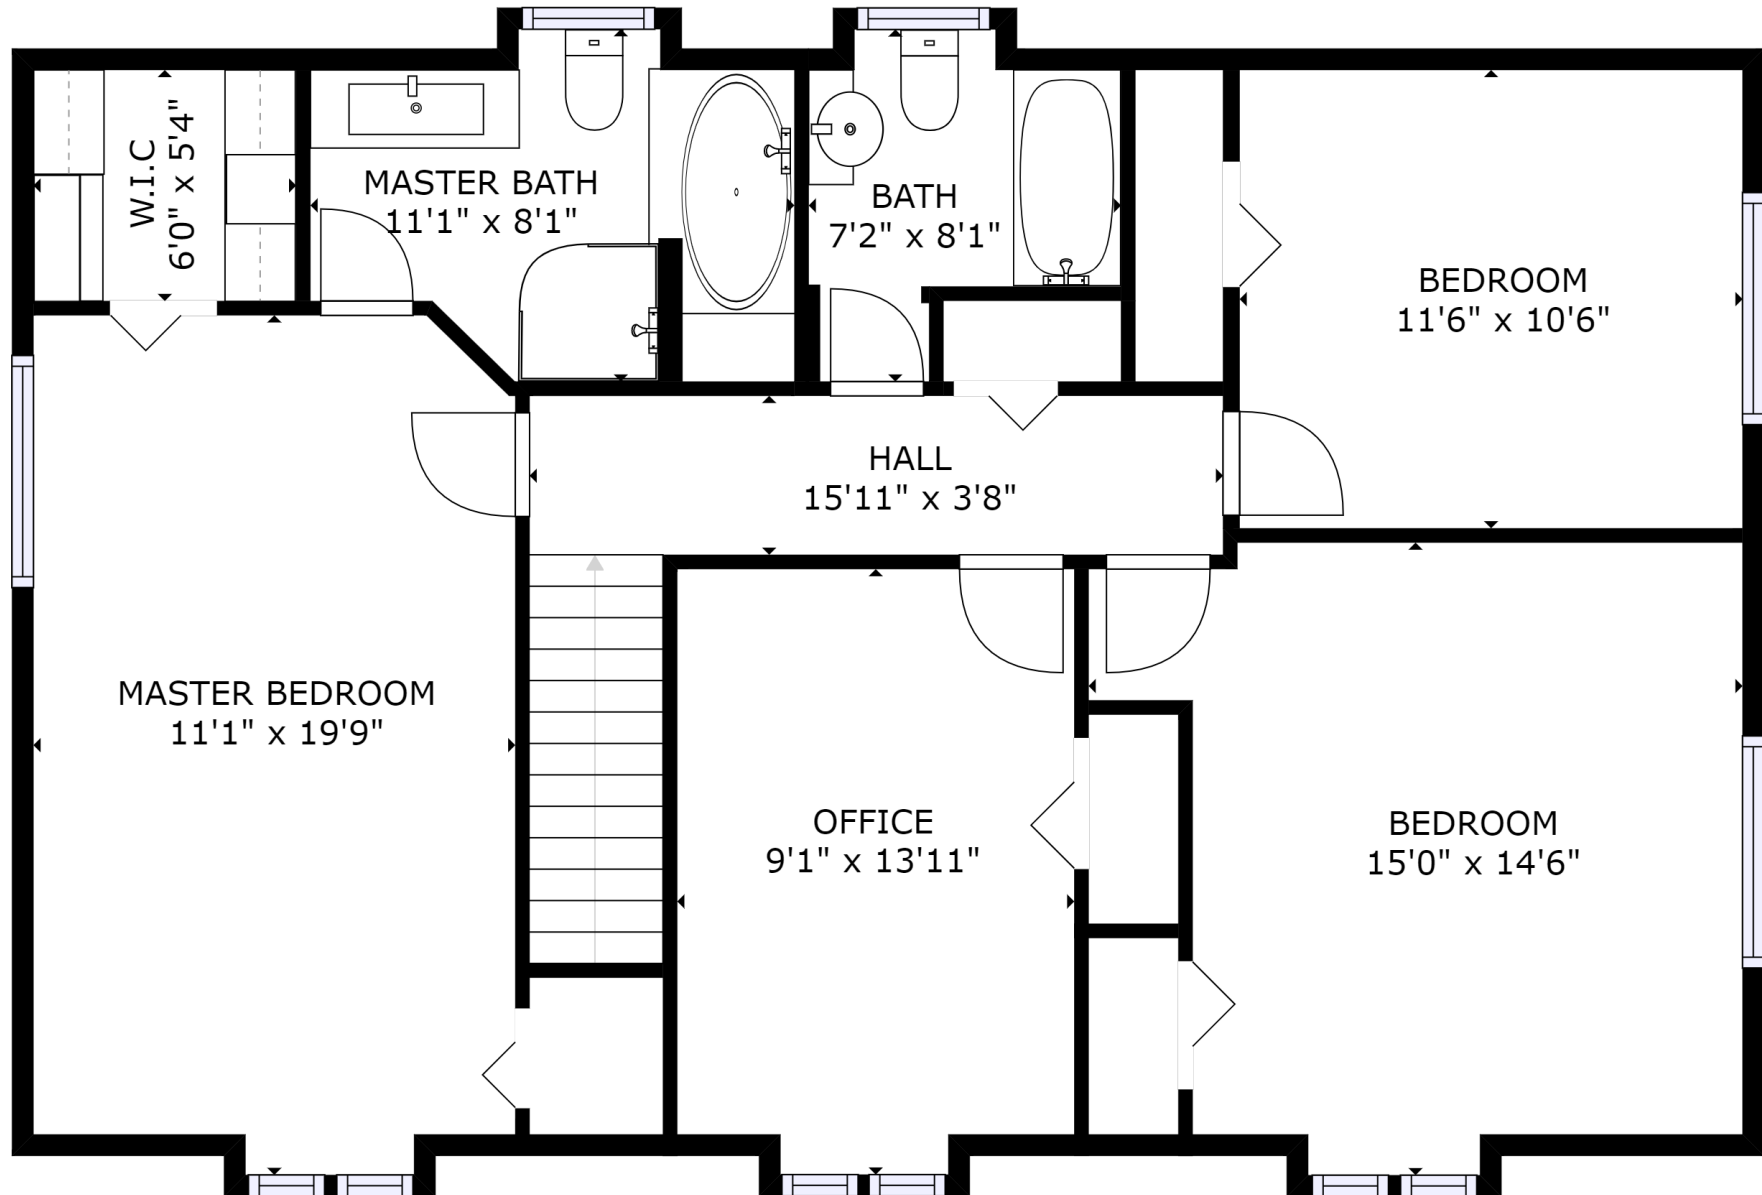

GROSS INTERNAL AREA  
 FLOOR 1: 720 sq ft, FLOOR 2: 1029 sq ft  
 FLOOR 3: 973 sq ft, EXCLUDED AREAS:  
 GARAGE: 197 sq ft  
 TOTAL: 2721 sq ft

SIZES AND DIMENSIONS ARE APPROXIMATE, ACTUAL MAY VARY.

**kw** PRESTIGE  
 KELLERWILLIAMS.

GROSS INTERNAL AREA  
 FLOOR 1: 720 sq ft, FLOOR 2: 1029 sq ft  
 FLOOR 3: 973 sq ft, EXCLUDED AREAS:  
 GARAGE: 197 sq ft  
 TOTAL: 2721 sq ft

SIZES AND DIMENSIONS ARE APPROXIMATE, ACTUAL MAY VARY.

FLOOR 2

**kw** PRESTIGE  
 KELLERWILLIAMS.

GROSS INTERNAL AREA  
 FLOOR 1: 720 sq ft, FLOOR 2: 1029 sq ft  
 FLOOR 3: 973 sq ft, EXCLUDED AREAS:  
 GARAGE: 197 sq ft  
 TOTAL: 2721 sq ft

SIZES AND DIMENSIONS ARE APPROXIMATE, ACTUAL MAY VARY.