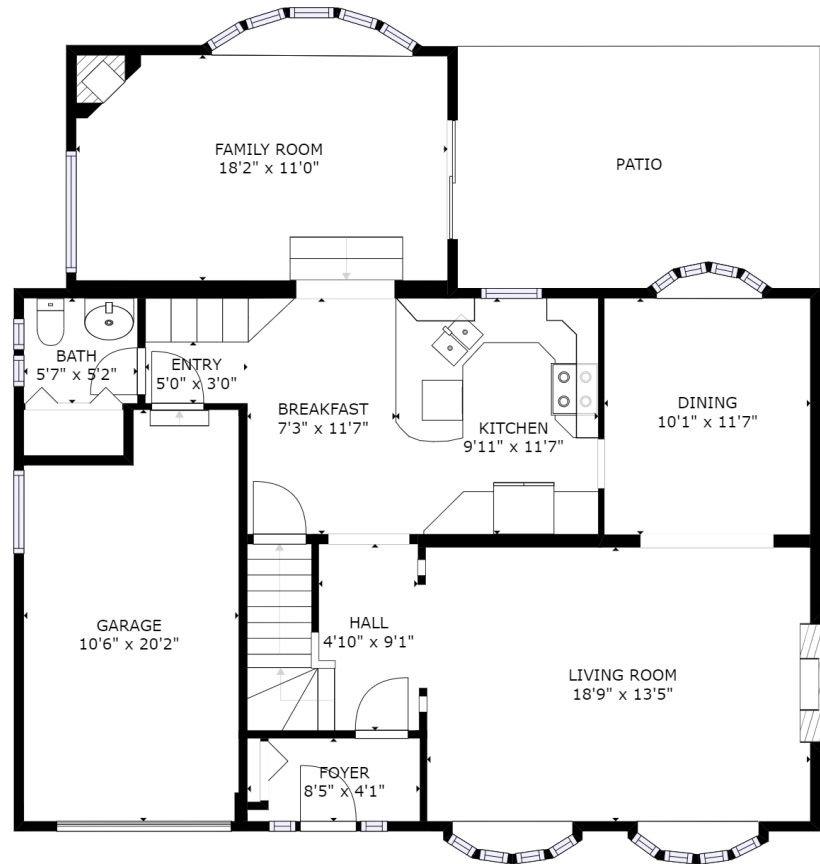

GROSS INTERNAL AREA  
 FLOOR 1: 720 sq ft, FLOOR 2: 1029 sq ft  
 FLOOR 3: 973 sq ft, EXCLUDED AREAS:  
 GARAGE: 197 sq ft  
 TOTAL: 2721 sq ft

SIZES AND DIMENSIONS ARE APPROXIMATE, ACTUAL MAY VARY.

**kw** PRESTIGE  
 KELLERWILLIAMS.

GROSS INTERNAL AREA  
 FLOOR 1: 720 sq ft, FLOOR 2: 1029 sq ft  
 FLOOR 3: 973 sq ft, EXCLUDED AREAS:  
 GARAGE: 197 sq ft  
 TOTAL: 2721 sq ft

SIZES AND DIMENSIONS ARE APPROXIMATE, ACTUAL MAY VARY.

FLOOR 2

**kw** PRESTIGE  
 KELLERWILLIAMS.

GROSS INTERNAL AREA  
 FLOOR 1: 720 sq ft, FLOOR 2: 1029 sq ft  
 FLOOR 3: 973 sq ft, EXCLUDED AREAS:  
 GARAGE: 197 sq ft  
 TOTAL: 2721 sq ft

SIZES AND DIMENSIONS ARE APPROXIMATE, ACTUAL MAY VARY.