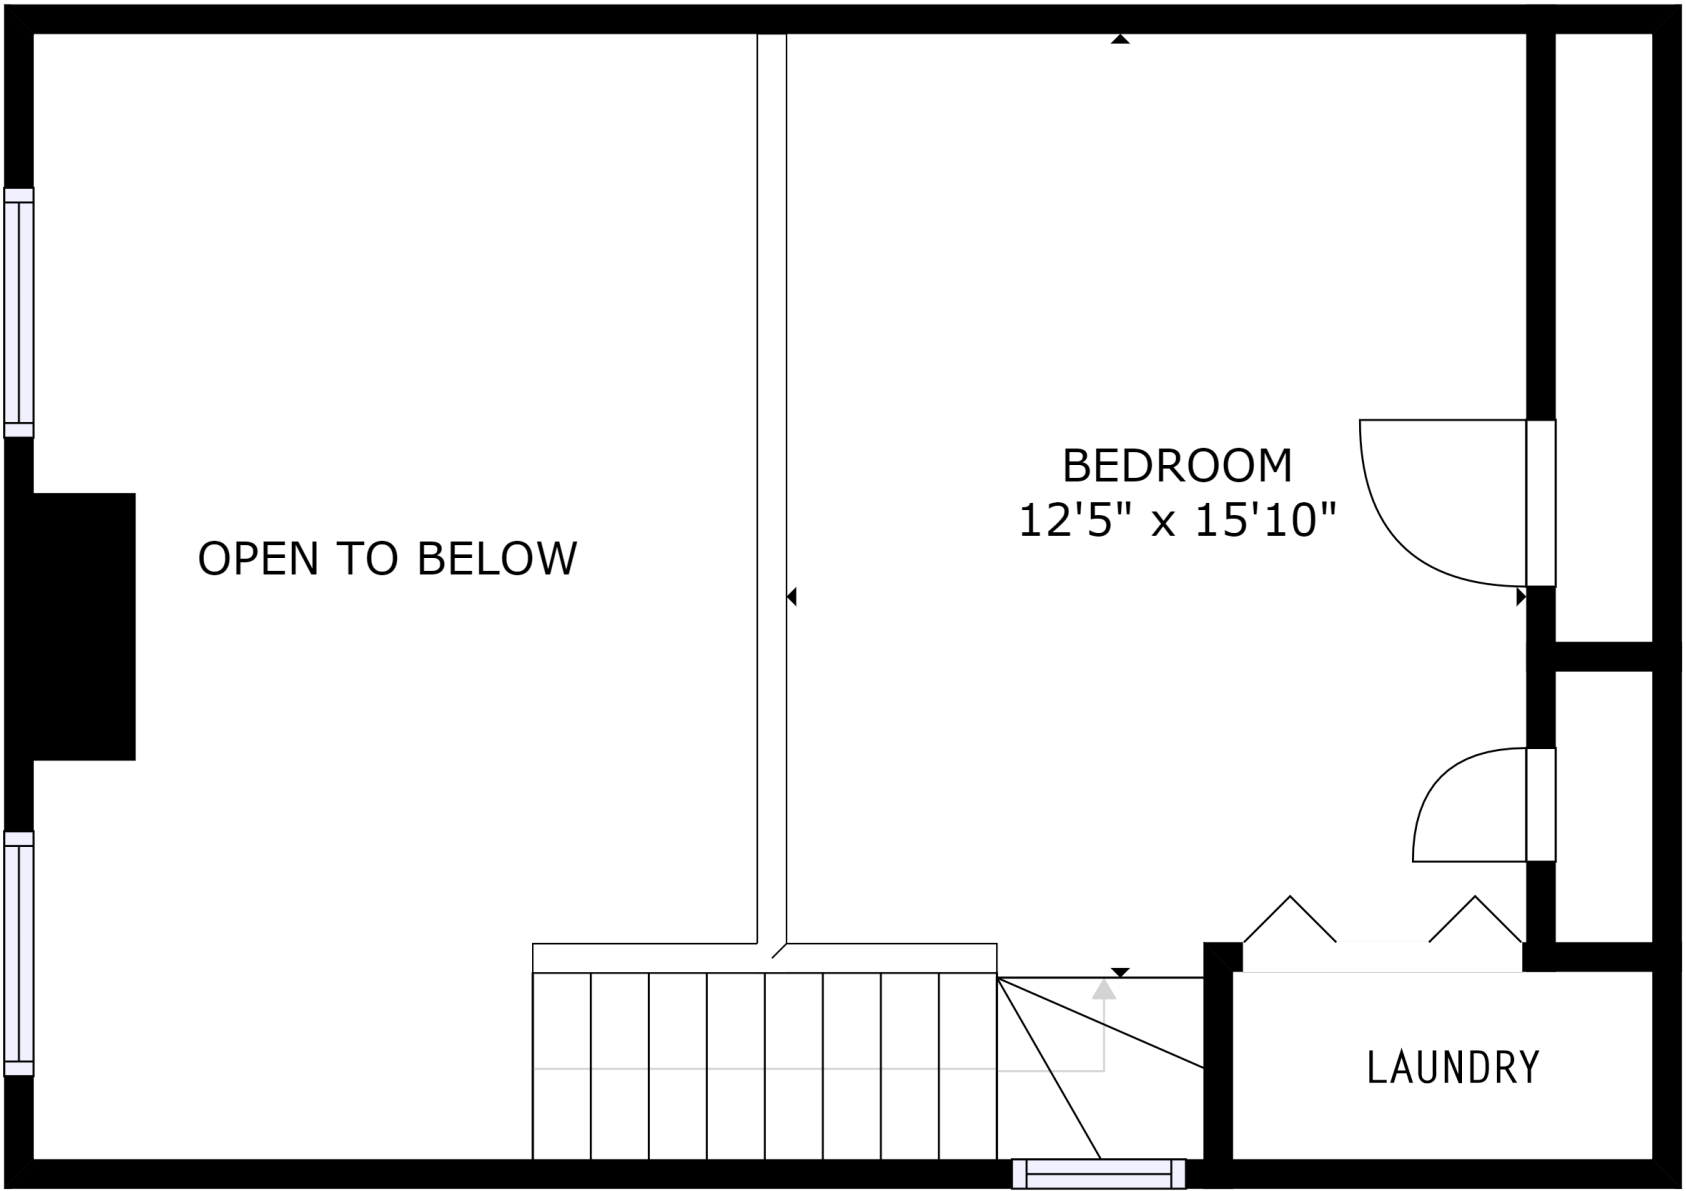

GROSS INTERNAL AREA
 FLOOR 1: 702 sq ft, FLOOR 2: 299 sq ft
 TOTAL: 1001 sq ft

SIZES AND DIMENSIONS ARE APPROXIMATE, ACTUAL MAY VARY.

kw CONNEXION
 KELLERWILLIAMS.

Wilson Ramcharan - 514-900-5507
 Courtier Immobilier Résidentiel

OPEN TO BELOW

BEDROOM
12'5" x 15'10"

LAUNDRY