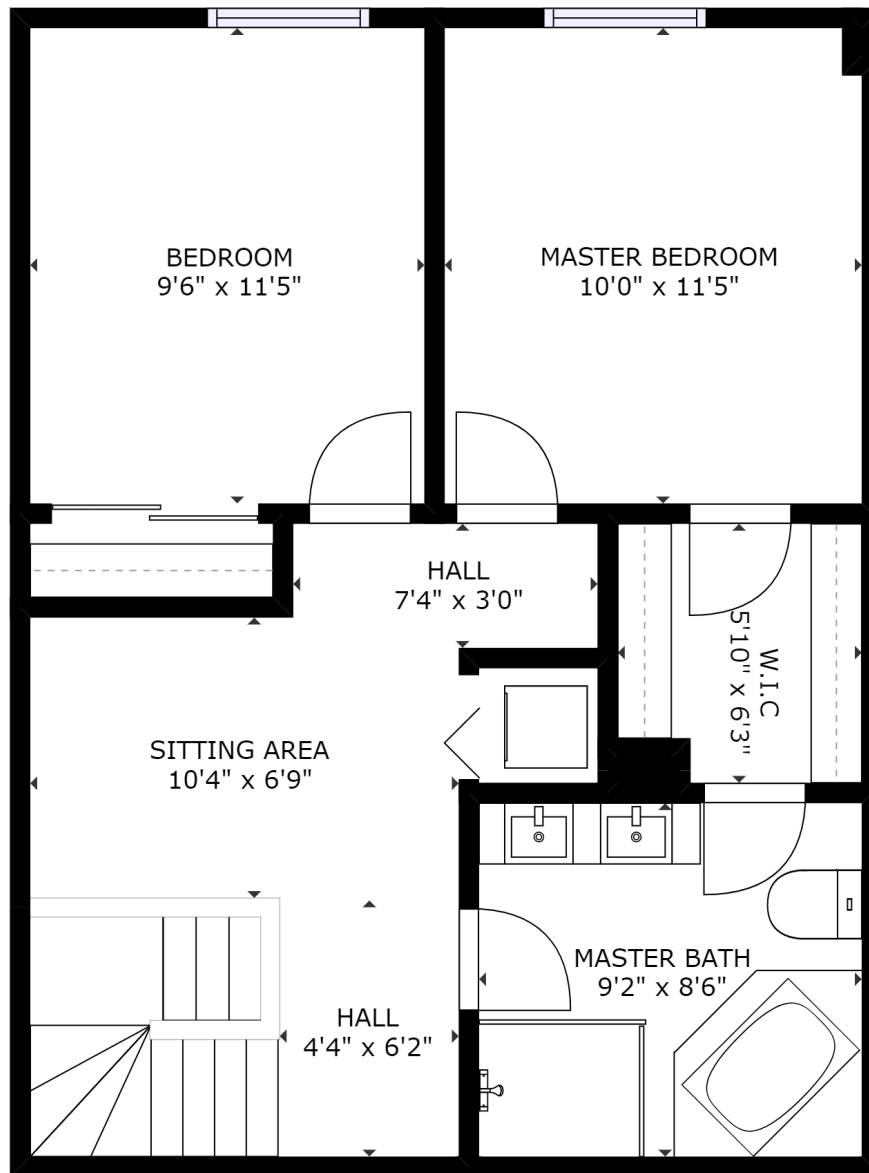

GROSS INTERNAL AREA  
FLOOR 1 : 534 sq ft, FLOOR 2 : 542 sq ft  
TOTAL: 1076 sq ft

SIZES AND DIMENSIONS ARE APPROXIMATE, ACTUAL MAY VARY.

FLOOR 1

FLOOR 2

GROSS INTERNAL AREA  
 FLOOR 1 : 534 sq ft, FLOOR 2 : 542 sq ft  
 TOTAL: 1076 sq ft  
 SIZES AND DIMENSIONS ARE APPROXIMATE, ACTUAL MAY VARY.